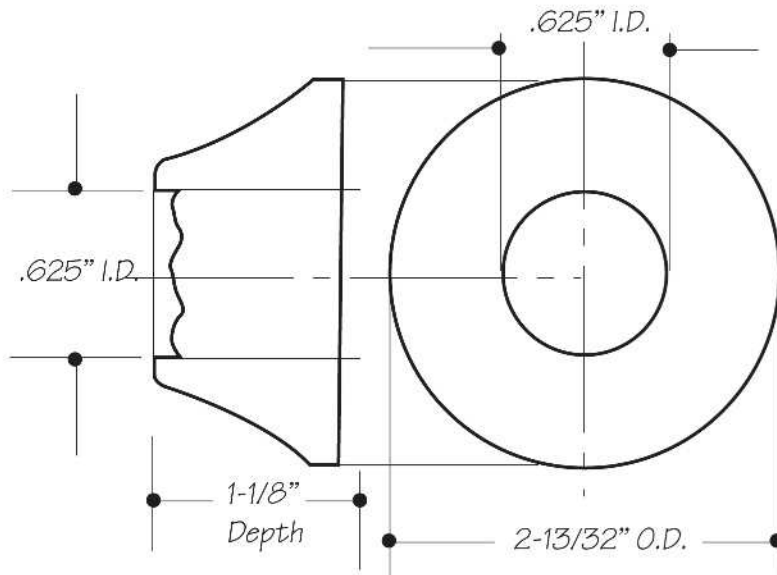

### INSTALLATION DIMENSIONS

***This model offers you the following features & benefits:***

- 5/8" I.D. fits over 1/2" nominal copper tube
- For lavatory and water closet applications
- Sure Grip
- Plated Brass
- Available in 21 finishes
  - CPB - Polished Chrome
  - SC - Satin Chrome
  - PN - Polished Nickel
  - BRN - Brushed Nickel
  - PEW - Pewter
  - PRN - Pearl Nickel
  - AB - Antique Brass
  - SB - Satin Brass
  - PVD - Polished Brass
  - WB - Weathered Brass
  - WCP - Weathered Copper
  - ACP - Antique Copper
  - PCP - Polished Copper
  - ORB - Oil Rubbed Bronze
  - VB - Venetian Bronze\*
  - PVDDBB - Brushed Bronze
  - TB - Tuscan Brass
  - MB - Matte Black
  - FG - French Gold
  - GPB - Polished Gold
  - SG - Satin Gold