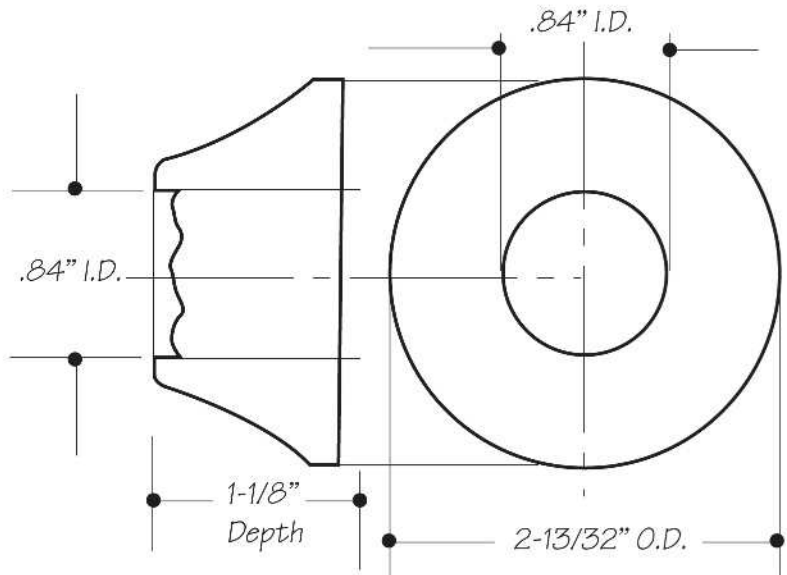

INSTALLATION DIMENSIONS

This model offers you the following features & benefits:

- .84" I.D. fits over 1/2" IPS pipe nipple
- For lavatory and water closet applications
- Sure Grip
- Plated Brass

- Available in 21 finishes
 - CPB - Polished Chrome
 - SC - Satin Chrome
 - PN - Polished Nickel
 - BRN - Brushed Nickel
 - PEW - Pewter
 - PRN - Pearl Nickel
 - AB - Antique Brass
 - SB - Satin Brass
 - PVD - Polished Brass
 - WB - Weathered Brass
 - WCP - Weathered Copper
 - ACP - Antique Copper
 - PCP - Polished Copper
 - ORB - Oil Rubbed Bronze
 - VB - Venetian Bronze*
 - PVDDB - Brushed Bronze
 - TB - Tuscan Brass
 - MB - Matte Black
 - FG - French Gold
 - GPB - Polished Gold
 - SG - Satin Gold