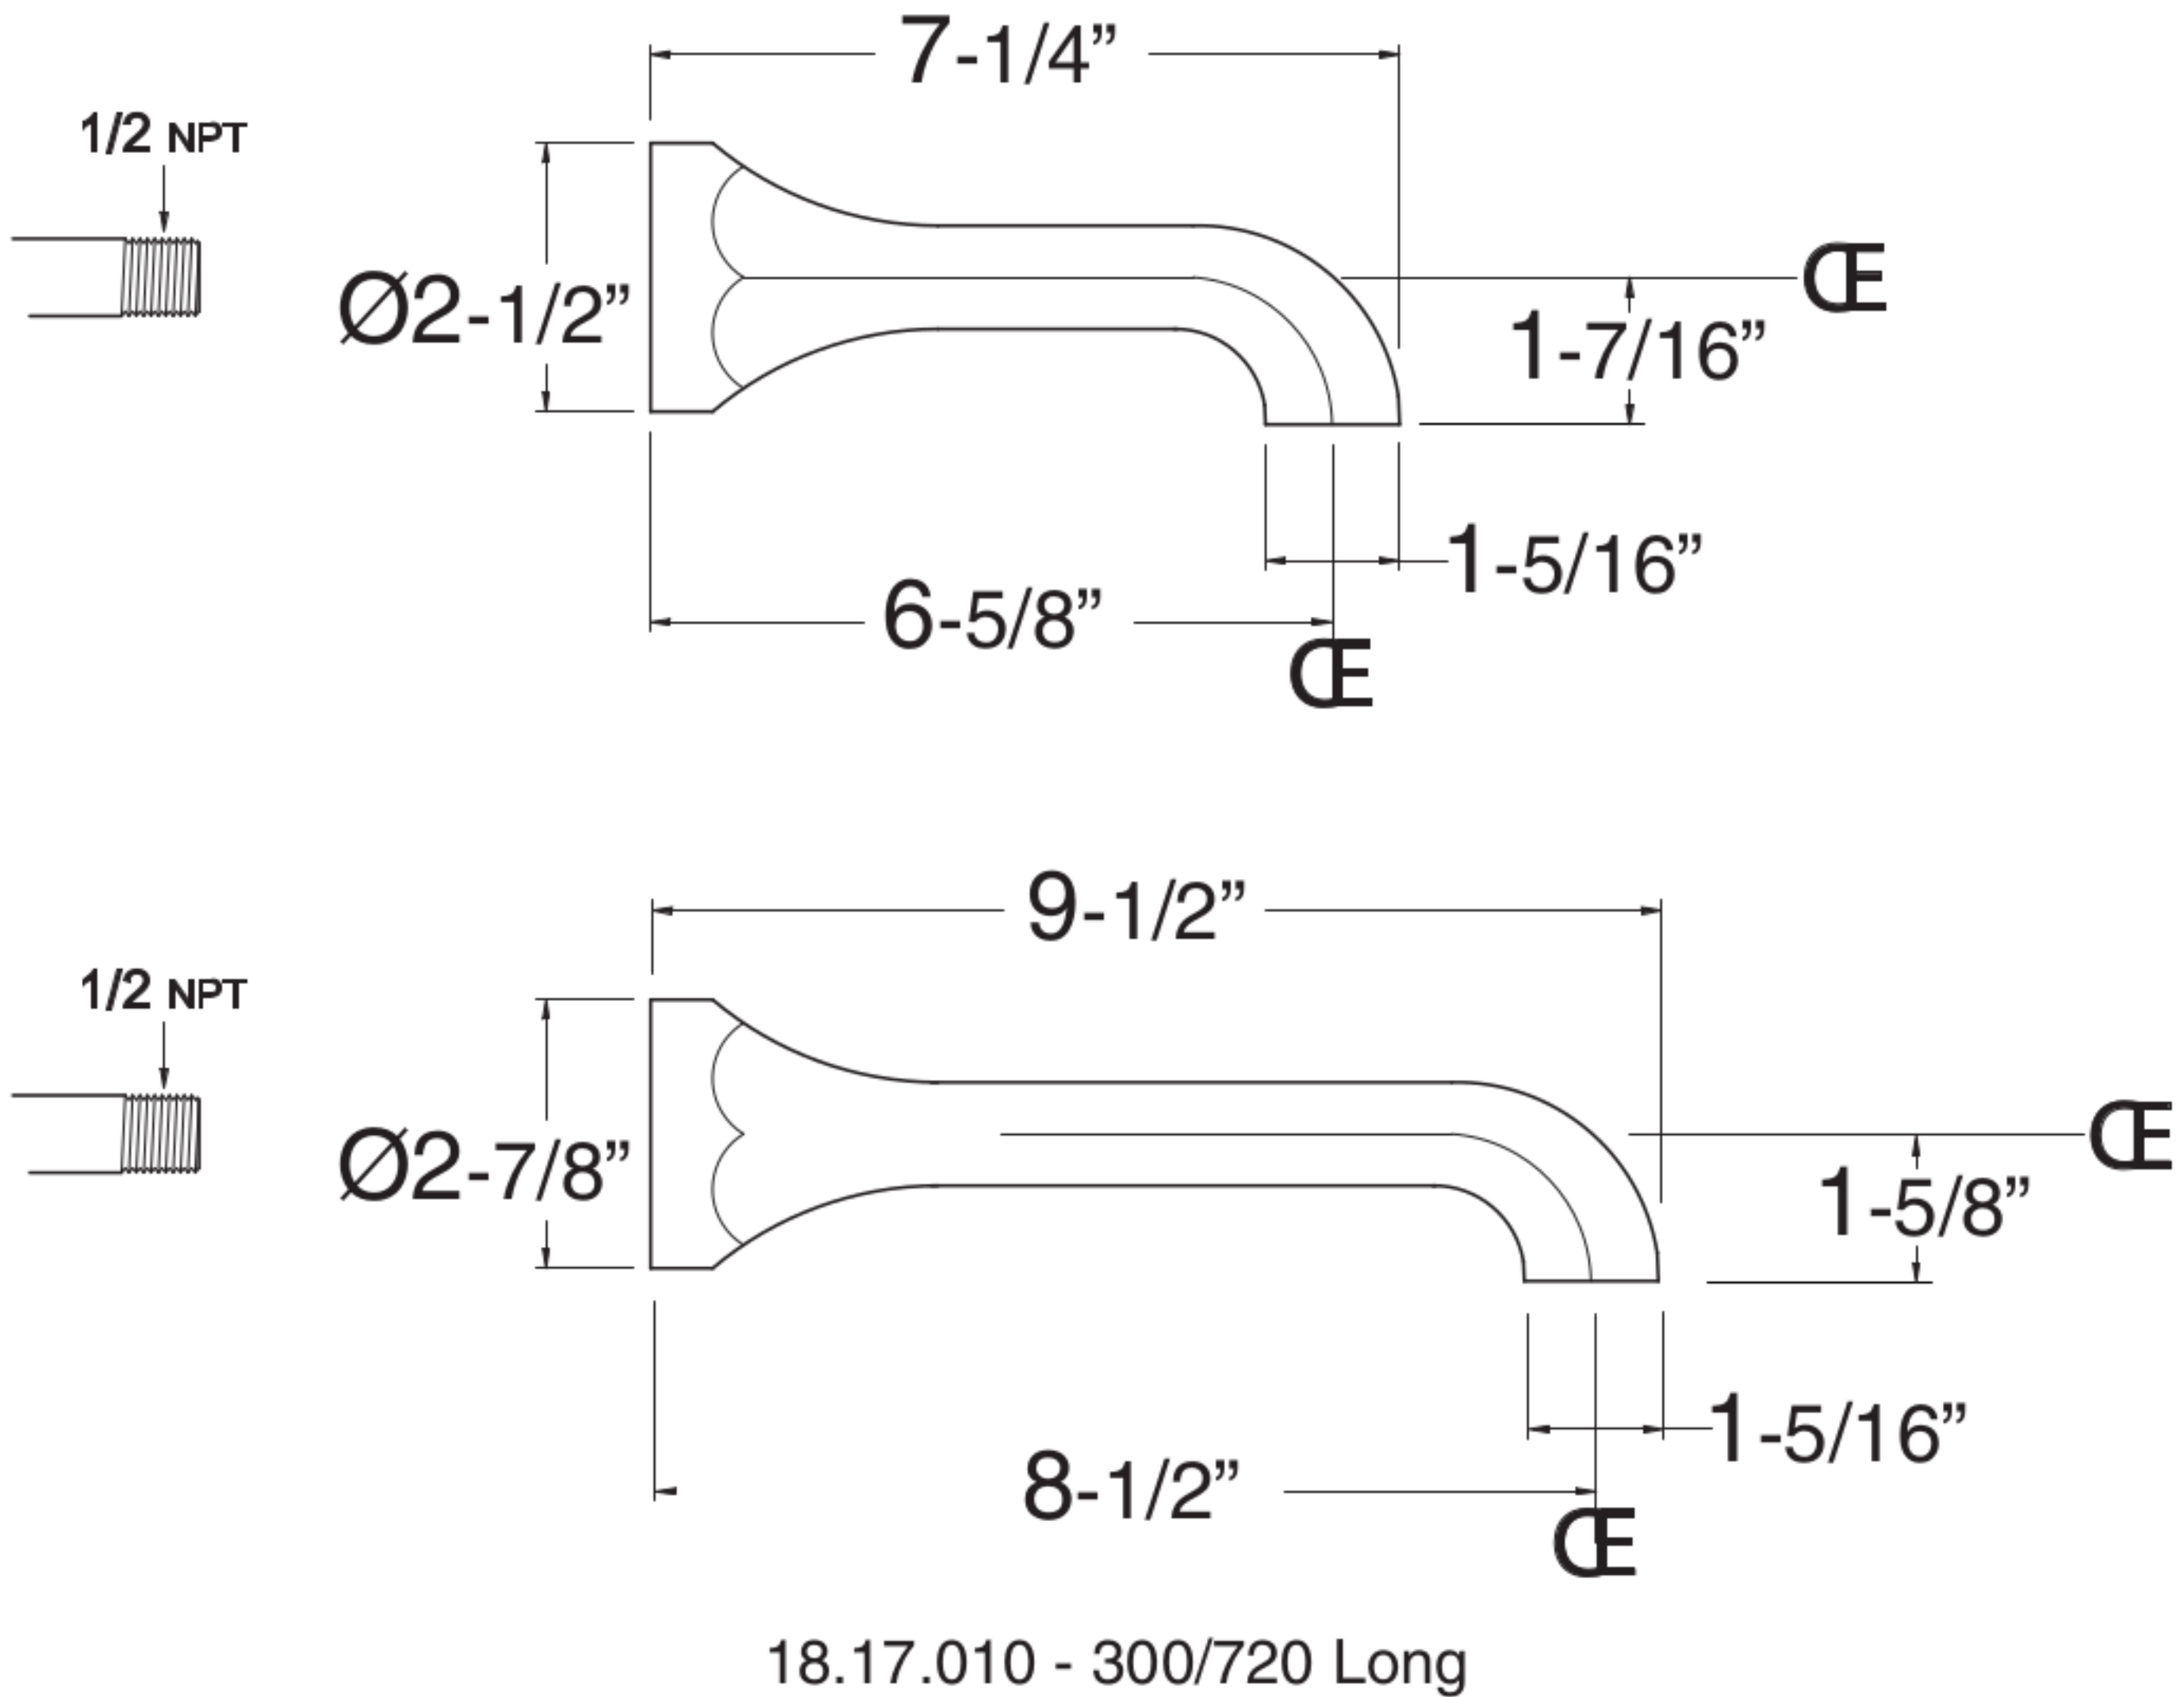

300/720 Wall Tub Spout

18.17.009 - Standard

300/720 Long Wall Tub Spout

18.17.010 - Long

Note: Measurements are subject to change or cancellation. No responsibility is assumed for use of superseded or voided pages.