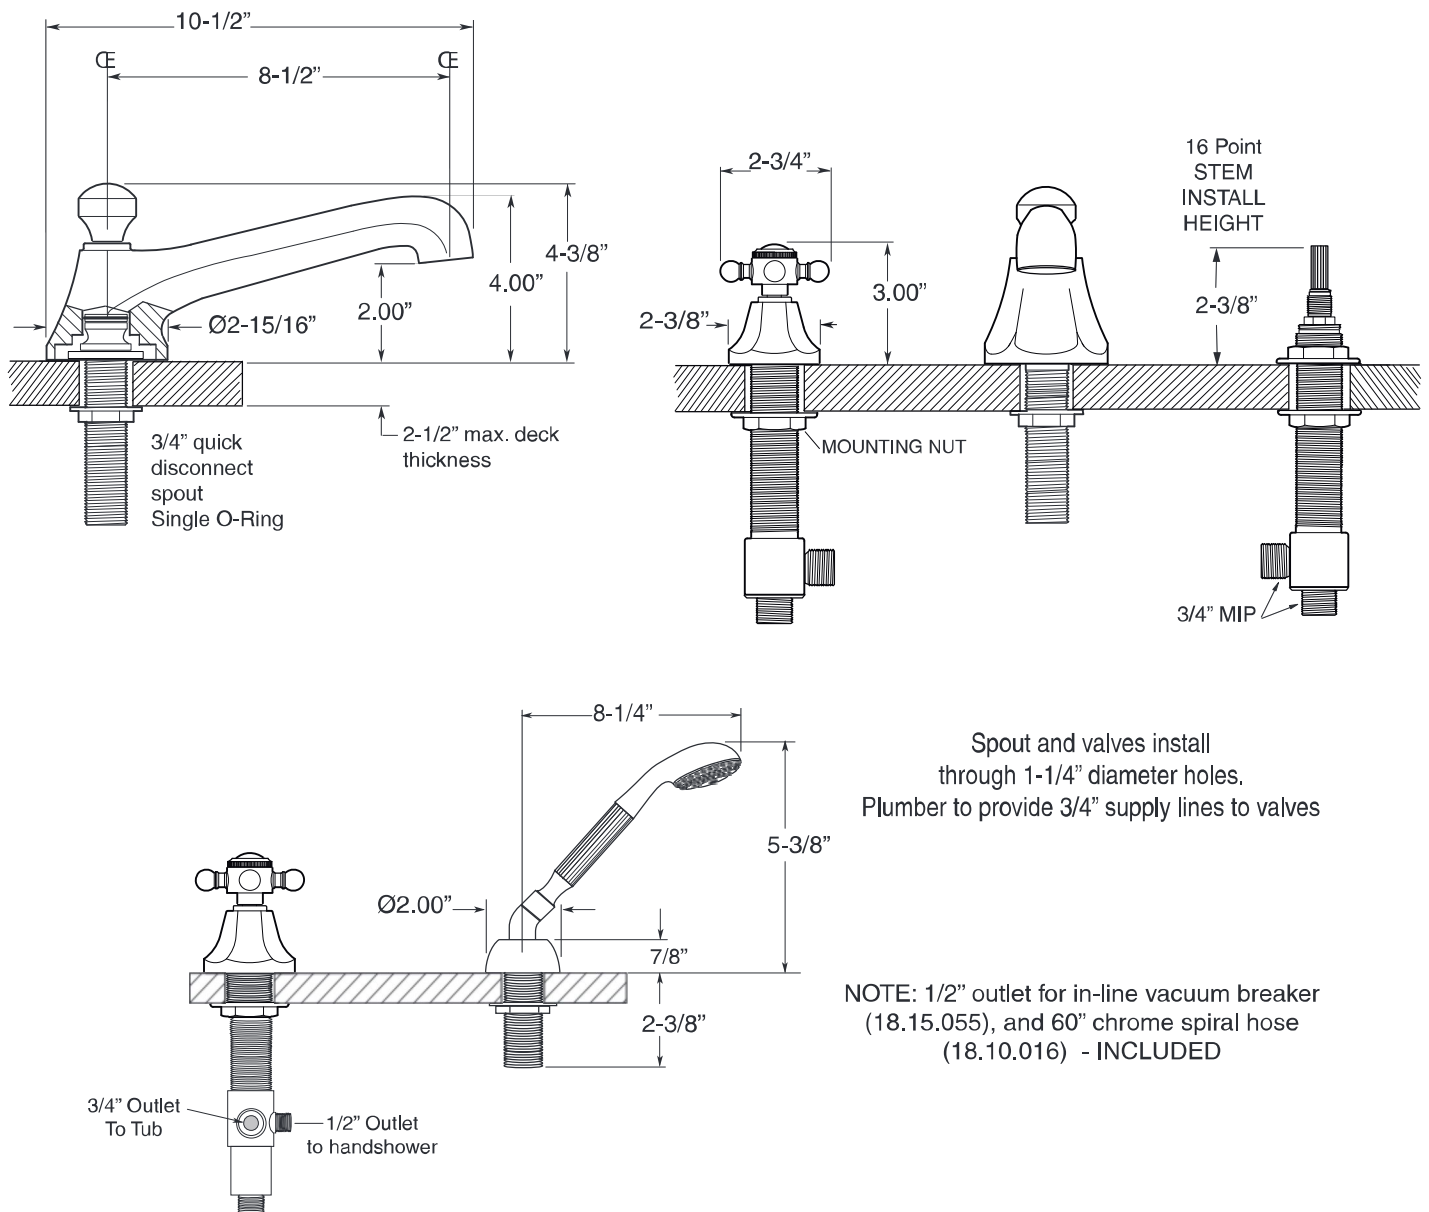

FEATURES:

- All brass construction.
- Cross handle style with setscrew attachment.
- 3/4" valve bodies with 1/4-turn ceramic disc cartridge.
- Available in all finishes. Warranty varies according to finish selection.
- Certified to meet or exceed the following codes and standards:
ASME A112.18.1/CSAB 125.1-2011

Salem
Roman Tub Set with Deckmount
Handshower and Diverter
1.300993
(1.300993T - Trim only)

Note: Measurements are subject to change or cancellation. No responsibility is assumed for use of superseded or voided pages.