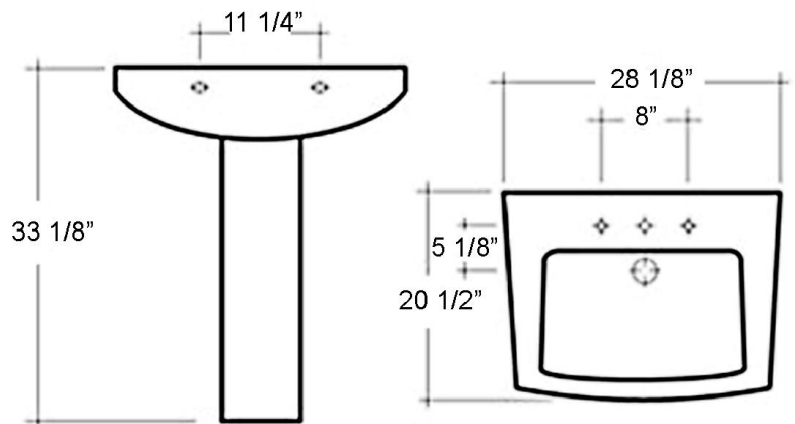

GALAXY 28" PEDESTAL LAVATORY

Cat. No
3-97X

Faucet not included

W: 28-1/8"
D: 20-1/2"
H: 33-1/8"

Column: 8" L X 8" W X 26-1/4" H

Interior Dimensions:

Basin Interior:	21" x 13 1/4"
Basin Depth:	8"
Back of basin to center of faucet:	2-1/2"
Back of basin to center of drain:	7"
Mount bolts height:	31-1/4"
Mount holes cc:	11-1/4"
Spout hole:	1-3/8"

Features:

- ▶ Made of vitreous china
- ▶ Available for 1-hole or 8" widespread
- ▶ Pre-drilled overflow hole
- ▶ Column with hole on bottom center
- ▶ Can be installed using toggle or molly bolts (not included)
- ▶ For ease installation order **Hangers** (pair) or **Bracket** (one)

Colors:

WH White

Meets or exceeds the following specifications: ASME A112.19.2 2013 and CSA B45.1-13 for ceramic plumbing fixtures.

Dimensions of fixture are nominal and may vary within the range of tolerances established by ASMEI Standard A112.19.2-2008. Dimensions and specifications subject to change without notice.