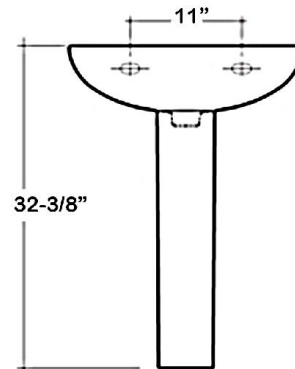

COMPACT 545 PEDESTAL LAVATORY

CAT. NO
3-55X

W: 21-1/2"
D: 16-1/8"
H: 32-3/8"

Column: 26-1/4"L x 6"W x 5-7/8"D

Back of basin to center of faucet: 2-1/2"
Back of basin to center of drain: 7-1/2"
Mount bolts height: 30-1/2"
Mount holes cc: 11"

Interior Dimensions:

Basin Interior: 19-1/4" x 10-1/2"
Basin Depth: 6"
Faucet and spout holes: 1-3/8"

Features:

- ▶ Made of Vitreous China
- ▶ Available for 1 hole, 4" centerset or 8" widespread
- ▶ Can be installed using toggle or molly bolts (not included)
- ▶ For ease installation order **Hangers** (pair) or **Bracket** (one)

Colors:

WH White

Compliance Certification
Meets or exceeds the following specifications: ASME A112.19.2 2013 and CSA B45.1-13 for ceramic plumbing fixtures.

Dimensions of fixture are nominal and may vary within the range of tolerances established by ASME Standard A112.19.2-2008. Dimensions and specifications subject to change without notice.