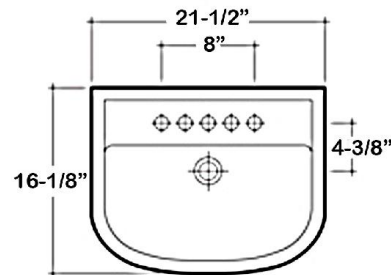

COMPACT 545 PEDESTAL LAVATORY

CAT. NO
3-55X

W: 21-1/2"
D: 16-1/8"
H: 32-3/8"

Column: 26-1/4"L x 6"W x 5-7/8"D

Back of basin to center of faucet: 2-1/2"
Back of basin to center of drain: 7-1/2"
Mount bolts height: 30-1/2"
Mount holes cc: 11"

Interior Dimensions:

Basin Interior: 19-1/4" x 10-1/2"
Basin Depth: 6"
Faucet and spout holes: 1-3/8"

Features:

- ▶ Made of Vitreous China
- ▶ Available for 1 hole, 4" centerset or 8" widespread
- ▶ Can be installed using toggle or molly bolts (not included)
- ▶ For ease installation order **Hangers** (pair) or **Bracket** (one)

Colors:

WH White

Compliance Certification
Meets or exceeds the following specifications: ASME A112.19.2 2013 and CSA B45.1-13 for ceramic plumbing fixtures.

Dimensions of fixture are nominal and may vary within the range of tolerances established by ASME Standard A112.19.2-2008. Dimensions and specifications subject to change without notice.