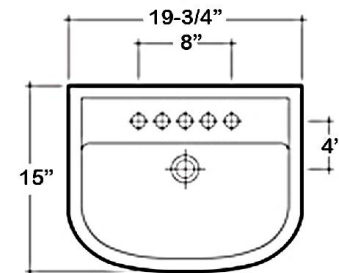

COMPACT 500 PEDESTAL LAVATORY

CAT. NO
3-54X

W: 19-3/4"
D: 15"
H: 32-3/8"

Column: 26-1/4"L x 6"W x 5-7/8"D

Back of basin to center of faucet: 2-1/4"
Back of basin to center of drain: 6-1/4"
Mount bolts height: 30-1/2"
Mount holes cc: 11"

Interior Dimensions:

Basin Interior: 18" x 10"
Basin Depth: 6-1/2"
Faucet and spout holes: 1-3/8"

Features:

- ▶ Made of Vitreous China
- ▶ Available for 1 hole, 4" centerset or 8" widespread
- ▶ Pre-drilled overflow hole
- ▶ Can be installed using toggle or molly bolts (not included)
- ▶ For ease installation order **Hangers** (pair) or **Bracket** (one)

Colors:

WH White

Compliance Certification
Meets or exceeds the following specifications: ASME A112.19.2 2013 and CSA B45.1-13 for ceramic plumbing fixtures.

Dimensions of fixture are nominal and may vary within the range of tolerances established by ASME Standard A112.19.2-2008. Dimensions and specifications subject to change without notice.