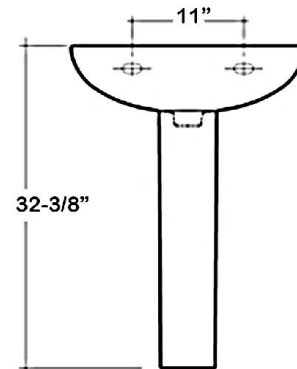

COMPACT 500 PEDESTAL LAVATORY

CAT. NO
3-54X

W: 19-3/4"
D: 15"
H: 32-3/8"

Column: 26-1/4"L x 6"W x 5-7/8"D

Back of basin to center of faucet: 2-1/4"
Back of basin to center of drain: 6-1/4"
Mount bolts height: 30-1/2"
Mount holes cc: 11"

Interior Dimensions:

Basin Interior: 18" x 10"
Basin Depth: 6-1/2"
Faucet and spout holes: 1-3/8"

Features:

- ▶ Made of Vitreous China
- ▶ Available for 1 hole, 4" centerset or 8" widespread
- ▶ Pre-drilled overflow hole
- ▶ Can be installed using toggle or molly bolts (not included)
- ▶ For ease installation order **Hangers** (pair) or **Bracket** (one)

Colors:

WH White

Compliance Certification
Meets or exceeds the following specifications: ASME A112.19.2 2013 and CSA B45.1-13 for ceramic plumbing fixtures.

Dimensions of fixture are nominal and may vary within the range of tolerances established by ASME Standard A112.19.2-2008. Dimensions and specifications subject to change without notice.