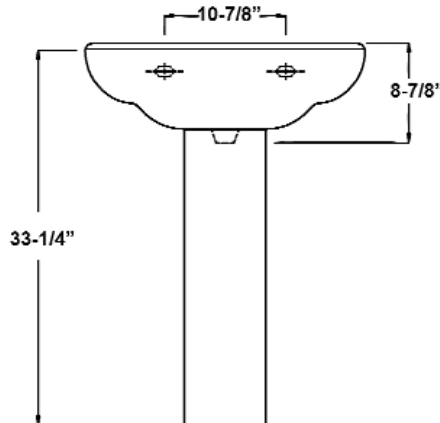

# ANABEL 630 PEDESTAL LAVATORY

Cat. No.  
3-43X

Faucet Not Included

W: 25"  
D: 20-1/2"  
H: 33-1/4"

Column: 7" L X 6-1/2" W X 26-1/2" H

Back of basin to center of faucet: 2-1/2"  
Back of basin to center of drain: 8-1/2"  
Mount bolts height: 31-3/4"  
Mount holes cc: 10-7/8"

## Interior Dimensions:

Basin interior: 21-1/4" x 14"  
Basin depth: 8-3/4"  
Faucet and spout holes: 1-3/8"

## Features:

- ▶ Made of Vitreous China
- ▶ Available for 1 hole or 8" widespread
- ▶ Pre-drilled overflow hole
- ▶ Can be installed using toggle or molly bolts (not included)
- ▶ For ease installation order hangers (pair) or bracket (one)

## Colors:

WH White

**Compliance Certification**  
Meets or exceeds the following specifications: ASME A112.19.2 2013 and CSA B45.1-13 for ceramic plumbing fixtures.

Dimensions of fixture are nominal and may vary within the range of tolerances established by ASME Standard A112.19.2-2013. Dimensions and specifications subject to change without notice.