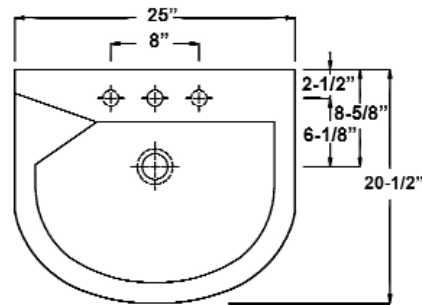

# ANABEL 630 PEDESTAL LAVATORY

Cat. No.  
3-43X

Faucet Not Included

W: 25"  
D: 20-1/2"  
H: 33-1/4"

Column: 7" L X 6-1/2" W X 26-1/2" H

Back of basin to center of faucet: 2-1/2"  
Back of basin to center of drain: 8-1/2"  
Mount bolts height: 31-3/4"  
Mount holes cc: 10-7/8"

## Interior Dimensions:

Basin interior: 21-1/4" x 14"  
Basin depth: 8-3/4"  
Faucet and spout holes: 1-3/8"

## Features:

- ▶ Made of Vitreous China
- ▶ Available for 1 hole or 8" widespread
- ▶ Pre-drilled overflow hole
- ▶ Can be installed using toggle or molly bolts (not included)
- ▶ For ease installation order hangers (pair) or bracket (one)

## Colors:

WH White

**Compliance Certification**  
Meets or exceeds the following specifications: ASME A112.19.2 2013 and CSA B45.1-13 for ceramic plumbing fixtures.

Dimensions of fixture are nominal and may vary within the range of tolerances established by ASME Standard A112.19.2-2013. Dimensions and specifications subject to change without notice.