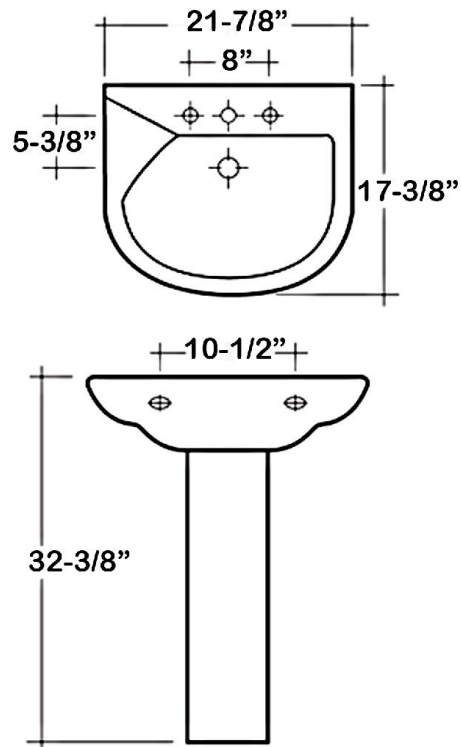

ANABEL 555 PEDESTAL LAVATORY

CAT. NO
3-42X

W: 21⁷/₈"
D: 17³/₈"
H: 32³/₈"

Column: 7" x 7" x 26"

Back of basin to center of faucet: 2³/₈"
Back of basin to center of drain: 7¹/₂"
Mount bolts height: 30¹/₂"
Mount holes cc: 10¹/₂"

Interior Dimensions:

Basin interior: 18¹/₂" x 11¹/₂"
Basin depth: 6¹/₂"
Faucet and spout holes: 1³/₈"

Features:

- ▶ Made of Vitreous China
- ▶ Available for 1 hole or 8" cc
- ▶ Pre-drilled overflow hole
- ▶ Mounting hardware included
- ▶ Can be installed using Toggle or Molly Bolts (not included)
- ▶ For ease installation order Hangers (pair) or Bracket (one)

Colors:

WH White

Compliance Certification

Meets or exceeds the following specifications: ASME A112.19.2:2013 and CSA B45.1-08 for ceramic plumbing fixtures.

Dimensions of fixture are nominal and may vary within the range of tolerances established by ASME Standard A112.19.2-2008. Dimensions and specifications subject to change without notice.