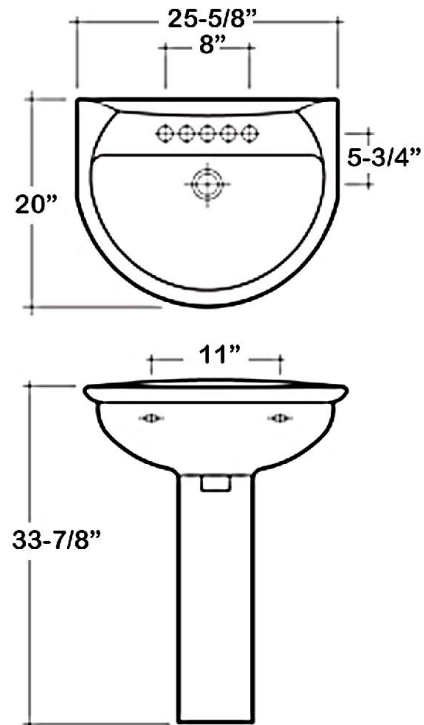

KARLA 650 PEDESTAL LAVATORY

CAT. NO
3-35X

W: 25-5/8"
D: 20"
H: 33-7/8"

Column: 27-3/8" L X 8" W X 5-7/8" D

Back of basin to center of faucet: 2-3/4"
Back of basin to center of drain: 8"
Mount bolts height: 31"
Mount holes cc: 11"

Interior Dimensions:

Basin interior: 21-1/2" x 13"
Basin depth: 6"
Faucet and spout holes: 1-3/8"

Features:

- ▶ Made of Vitreous China
- ▶ Available for 1 hole, 4"cc or 8" widespread
- ▶ Can be installed using toggle or molly bolts (not included)
- ▶ For ease installation order Hangers (pair) or Bracket (one)

Colors:

WH White

Compliance Certification
Meets or exceeds the following specifications: ASME A112.19.2 2013 and CSA B45.1-13 for ceramic plumbing fixtures.

Dimensions of fixture are nominal and may vary within the range of tolerances established by ASME Standard A112.19.2-2008. Dimensions and specifications subject to change without notice.