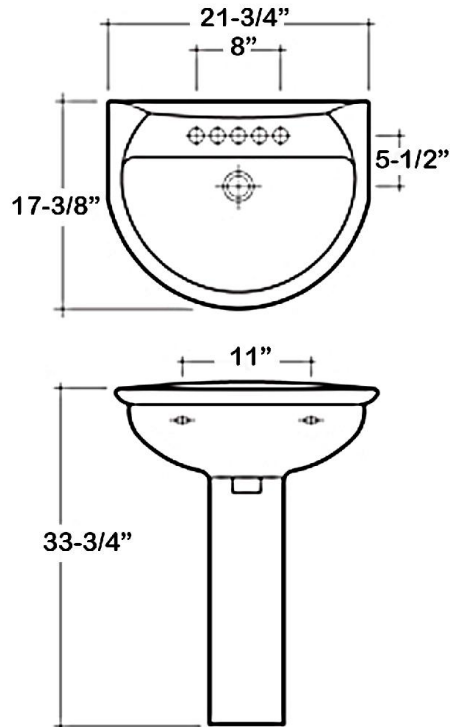

KARLA 550 PEDESTAL LAVATORY

CAT. NO
3-33X

Features:

- ▶ Made of Vitreous China
- ▶ Available for 1 hole, 4" centerset or 8" widespread
- ▶ Pre-drilled overflow hole
- ▶ Mounting hardware included
- ▶ Can be installed using toggle or molly bolts (not included)
- ▶ For ease installation order **Hangers** (pair) or **Bracket** (one)

Colors:

WH White

Compliance Certification

Meets or exceeds the following specifications: ASME A112.19.2:2013 and CSA B45.1-13 for ceramic plumbing fixtures.

W: 21-3/4"
D: 17-3/8"
H: 33-3/4"

Column: 27-3/8"L x 8"W x 5-7/8"D

Back of basin to center of faucet: 2-3/4"
Back of basin to center of drain: 8-1/2"
Mount bolts height: 30-3/4"
Mount holes cc: 11"

Interior Dimensions:

Basin interior: 18" x 11"
Basin depth: 6-1/2"
Faucet and spout holes: 1-3/8"

Dimensions of fixture are nominal and may vary within the range of tolerances established by ASME Standard A112.19.2-2008. Dimensions and specifications subject to change without notice.