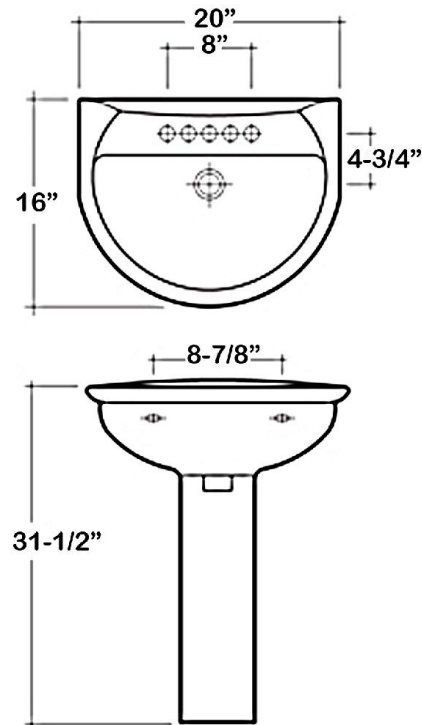

KARLA 505 PEDESTAL LAVATORY

CAT. NO
3-29X

W: 20"
D: 16"
H: 31-1/2"

Column: 27-3/8"L x 8"W x 5-7/8"D

Back of basin to center of faucet: 2-1/2"
Back of basin to center of drain: 7-1/2"
Mount bolts height: 29-3/4"
Mount holes cc: 8-7/8"

Interior Dimensions:

Basin interior: 16" x 10"
Basin depth: 4-1/2"
Faucet and spout holes: 1-3/8"

Features:

- ▶ Made of Vitreous China
- ▶ Available for 1 hole, 4"cc or 8" widespread
- ▶ Pre-drilled overflow hole
- ▶ Can be installed using toggle or molly bolts (not included)
- ▶ For ease installation order Hangers (pair) or Bracket (one)

Colors:
WH White

Compliance Certification
Meets or exceeds the following specifications: ASME A112.19.2-2013 and CSA B45.1-13 for ceramic plumbing fixtures.

Dimensions of fixture are nominal and may vary within the range of tolerances established by ASME Standard A112.19.2-2008. Dimensions and specifications subject to change without notice.