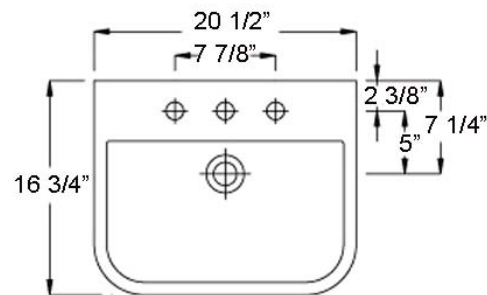

SERIES 600 PEDESTAL LAVATORY

Cat. No.
3-21X

Faucet not included

W: 20-1/2"
D: 16-3/4"
H: 32"

Column: 25-3/4"L x 6-3/4"W x 6-3/4"D

Interior Dimensions:

Basin Interior: 18 3/8"W x 11"D
Basin Depth: 5-5/8"
Mount bolts height: 29-1/2"
Mount holes cc: 11"
Faucet and spout holes: 1-3/8"

Features:

- ▶ Made of Vitreous China
- ▶ Available for 1 hole, 4" CC or 8" Widespread
- ▶ Overflow
- ▶ Can be Installed Using Toggle or Molly Bolts (not included)
- ▶ Simplify installation with Hangers (pair) or Bracket (one), to be purchased separately.

Colors:

WH White

Compliance Certification

Meets or exceeds the following specifications: ASME A112.19.2 2008 (and CSA B45.1-08 for ceramic plumbing fixtures).

Dimensions of fixture are nominal and may vary within the range of tolerances established by ASME Standard A112.19.2-2008. Dimensions and specifications subject to change without notice.