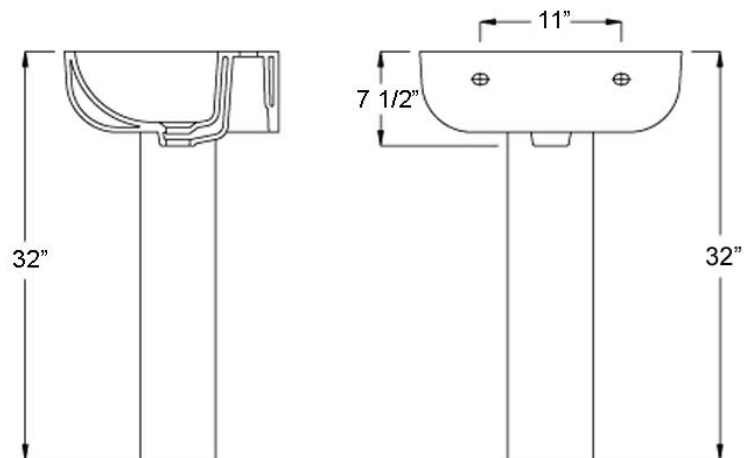

SERIES 600 PEDESTAL LAVATORY

Cat. No.
3-21X

Faucet not included

W: 20-1/2"
D: 16-3/4"
H: 32"

Column: 25-3/4"L x 6-3/4"W x 6-3/4"D

Interior Dimensions:

Basin Interior: 18 3/8"W x 11"D
Basin Depth: 5-5/8"
Mount bolts height: 29-1/2"
Mount holes cc: 11"
Faucet and spout holes: 1-3/8"

Features:

- ▶ Made of Vitreous China
- ▶ Available for 1 hole, 4" CC or 8" Widespread
- ▶ Overflow
- ▶ Can be Installed Using Toggle or Molly Bolts (not included)
- ▶ Simplify installation with Hangers (pair) or Bracket (one), to be purchased separately.

Colors:

WH White

Compliance Certification

Meets or exceeds the following specifications: ASME A112.19.2 2008 (and CSA B45.1-08 for ceramic plumbing fixtures).

Dimensions of fixture are nominal and may vary within the range of tolerances established by ASME Standard A112.19.2-2008. Dimensions and specifications subject to change without notice.