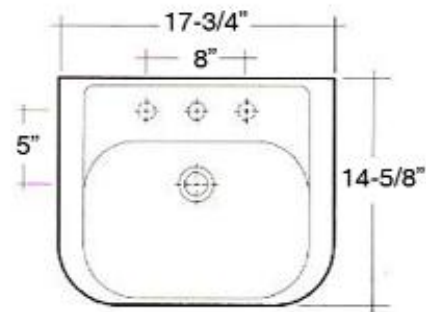

CAROLINE 450 PEDESTAL LAVATORY

Cat. No.
3-200X

Faucet not included

W: 17-3/4"
D: 14-5/8"
H: 31-3/8"

Column Dimensions

Bottom: 26-1/2" X 5-3/4"
Top: 5-3/8" X 5"

Interior Dimensions:

Basin Interior:	14-1/2" X 9-1/4"
Basin Depth:	4-3/4"
Mount bolts height:	29-1/4"
Mount holes cc:	8-3/4"
Back of basin to center of faucet:	2-1/4"
Back of basin to center of drain:	7"
Faucet and spout holes:	1-3/8"

Features:

- ▶ Made of Vitreous China
- ▶ Available for 1 hole (3-2001) or 8" Widespread (3-2008)
- ▶ Pre-drilled overflow hole
- ▶ Back of column is open
- ▶ Can be installed using toggle or molly bolts (not included)
- ▶ For ease installation order Hangers (pair) or Bracket (one)

Colors:
WH White

Compliance Certification
Meets or exceeds the following specifications: ASME A112.19.2 2013 and CSA B45.1-13 for plumbing fixtures.

Dimensions of fixture are nominal and may vary within the range of tolerances established by ASME Standard A112.19.2-2008. Dimensions and specifications subject to change without notice.