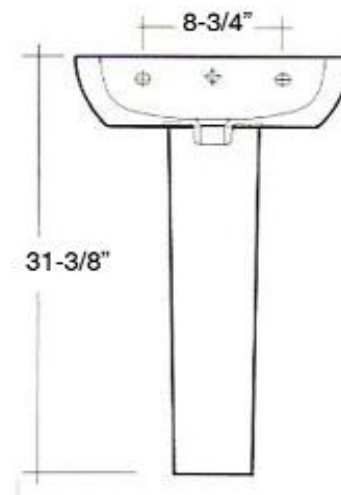

CAROLINE 450 PEDESTAL LAVATORY

Cat. No.
3-200X

Faucet not included

W: 17-3/4"
D: 14-5/8"
H: 31-3/8"

Column Dimensions

Bottom: 26-1/2" X 5-3/4"
Top: 5-3/8" X 5"

Interior Dimensions:

Basin Interior:	14-1/2" X 9-1/4"
Basin Depth:	4-3/4"
Mount bolts height:	29-1/4"
Mount holes cc:	8-3/4"
Back of basin to center of faucet:	2-1/4"
Back of basin to center of drain:	7"
Faucet and spout holes:	1-3/8"

Features:

- ▶ Made of Vitreous China
- ▶ Available for 1 hole (3-2001) or 8" Widespread (3-2008)
- ▶ Pre-drilled overflow hole
- ▶ Back of column is open
- ▶ Can be installed using toggle or molly bolts (not included)
- ▶ For ease installation order Hangers (pair) or Bracket (one)

Colors:
WH White

Compliance Certification
Meets or exceeds the following specifications: ASME A112.19.2 2013 and CSA B45.1-13 for plumbing fixtures.

Dimensions of fixture are nominal and may vary within the range of tolerances established by ASME Standard A112.19.2-2008. Dimensions and specifications subject to change without notice.