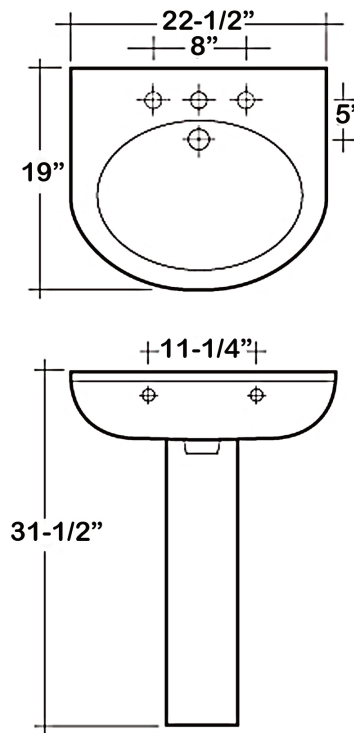

**CYNTHIA 570  
PEDESTAL  
LAVATORY**

CAT. NO  
3-17X

W: 22-1/2"  
D: 19"  
H: 31-1/2"

Column: 6" L X 6-1/4" W X 25-3/4" H

Back of basin to center of faucet: 2-1/4"  
Back of basin to center of drain: 6-1/2"  
Mount bolts height: 29-1/2"  
Mount holes cc: 11-1/4"

**Interior Dimensions:**

Basin interior: 18" x 13"  
Basin depth: 5-1/2"  
Faucet and spout holes: 1-3/8"

**Features:**

- ▶ Made of Vitreous China
- ▶ Available for 1 hole or 8" widespread
- ▶ Can Be Installed Using Toggle or Molly Bolts (not included)
- ▶ Simplify installation with Hangers (pair) or Bracket (one), to be purchase separately

**Colors:**

WH White

**Compliance Certification**  
Meets or exceeds the following specifications: ASME A112.19.2 2013 and CSA B45.1-13 for ceramic plumbing fixtures.

Dimensions of fixture are nominal and may vary within the range of tolerances established by ASME Standard A112.19.2-2008. Dimensions and specifications subject to change without notice.