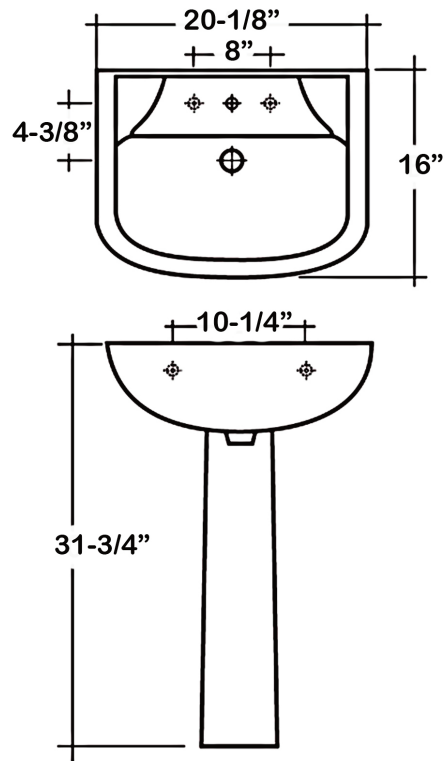

LARA 510 PEDESTAL LAVATORY

CAT. NO
3-12X

W: 20-1/6"
D: 16"
H: 31-3/4"

Column: 6-1/2" x 6-1/2" x 25-3/4"

Back of basin to center of faucet: 2-1/2"
Back of basin to center of drain: 6-3/4"
Mount bolts height: 29-1/2"
Mount holes cc: 10-1/4"

Interior Dimensions:

Basin interior: 16-1/2" x 9-1/2"
Basin depth: 5"
Faucet and spout holes: 1-3/8"

Features:

- ▶ Made of Vitreous China
- ▶ Available for 1 hole or 8"cc
- ▶ Overflow
- ▶ Mounting hardware included
- ▶ Can Be Installed Using Toggle or Molly Bolts (not included)
- ▶ For ease installation order Hangers (pair) or Bracket (one)

Colors:

WH White

Meets or exceeds the following specifications: ASME A112.19.2 2013 and CSA B45.1-13 for ceramic plumbing fixtures.

Dimensions of fixture are nominal and may vary within the range of tolerances established by ASME Standard A112.19.2. Dimensions and specifications subject to change without notice.