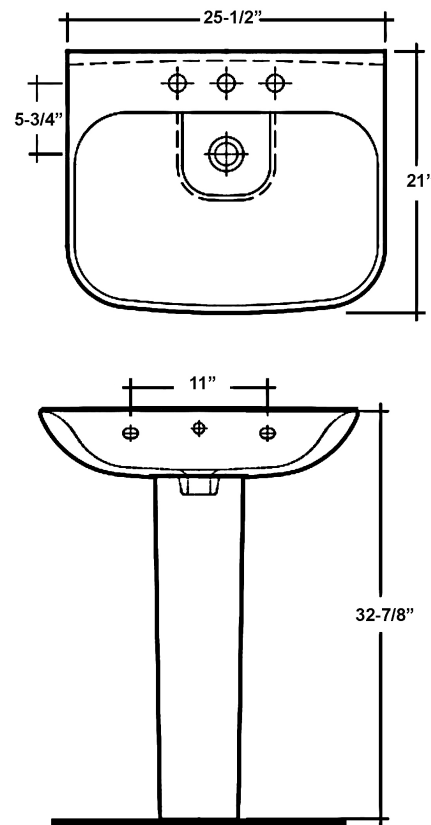

EDEN 650 PEDESTAL LAVATORY

Cat. No.
3-112X

Faucet Not Included

W: 25-1/2"
D: 21"
H: 32-7/8"

Column: 6-1/2" L X 6-3/4" W X 27-1/2" H

Back of basin to center of faucet: 2-5/8"
Back of basin to center of drain: 8"
Mount bolts height: 30-1/2"
Mount holes cc: 11"
Weight: 59.5 lbs.

Interior Dimensions:

Basin interior: 24" x 15"
Basin depth: 6-3/4"
Faucet and spout holes: 1-3/8"

Features:

- ▶ Made of Vitreous China
- ▶ Available for 1 hole or 8" widespread
- ▶ Pre-drilled overflow hole
- ▶ Column is open in back
- ▶ Can be installed using toggle or molly bolts (not included)
- ▶ For ease installation order hangers (pair) or bracket (one)

Colors:

WH White

Compliance Certification
Meets or exceeds the following specifications: ASME A112.19.2 2013 and CSA B45.1-13 for ceramic plumbing fixtures.

Dimensions of fixture are nominal and may vary within the range of tolerances established by ASME Standard A112.19.2-2013. Dimensions and specifications subject to change without notice.