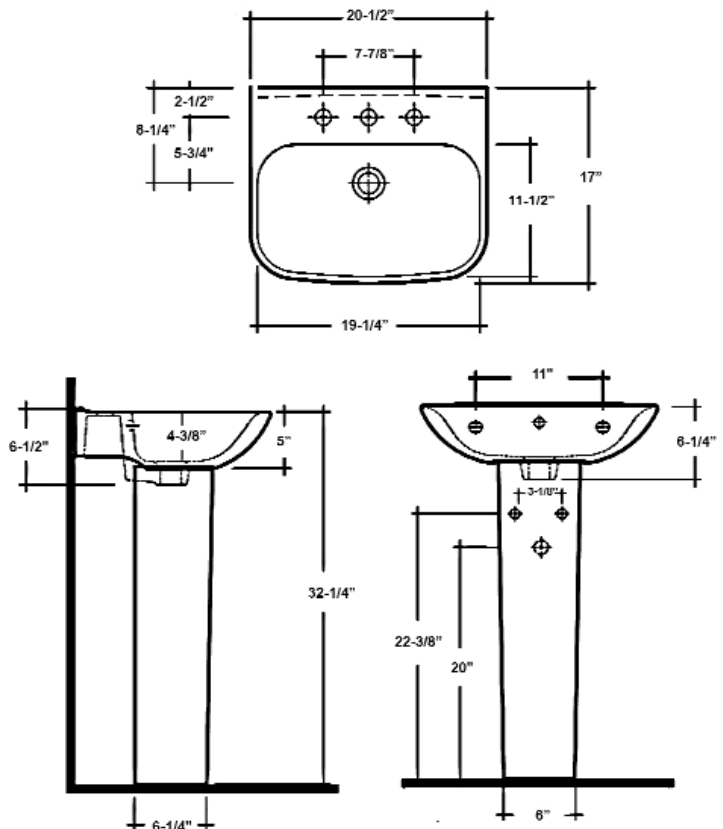

EDEN 520 PEDESTAL LAVATORY

Cat. No.
3-111X

Faucet Not Included

W: 20-1/2"
D: 17"
H: 32-1/4"

Column: 6-1/4" L X 6-3/4" W X 27-1/2" H

Back of basin to center of faucet: 2-1/2"
Back of basin to center of drain: 8-1/4"
Mount bolts height: 30-3/8"
Mount holes cc: 11"
Weight: 59.5 lbs.

Interior Dimensions:

Basin interior: 18" x 10-1/2"
Basin depth: 6-1/4"
Faucet and spout holes: 1-3/8"

Features:

- ▶ Made of Vitreous China
- ▶ Available for 1 hole or 8" widespread
- ▶ Pre-drilled overflow hole
- ▶ Column is open in back
- ▶ Can be installed using toggle or molly bolts (not included)
- ▶ For ease installation order hangers (pair) or bracket (one)

Colors:

WH White

Compliance Certification
Meets or exceeds the following specifications: ASME A112.19.2 2013 and CSA B45.1-13 for ceramic plumbing fixtures.

Dimensions of fixture are nominal and may vary within the range of tolerances established by ASME Standard A112.19.2-2013. Dimensions and specifications subject to change without notice.