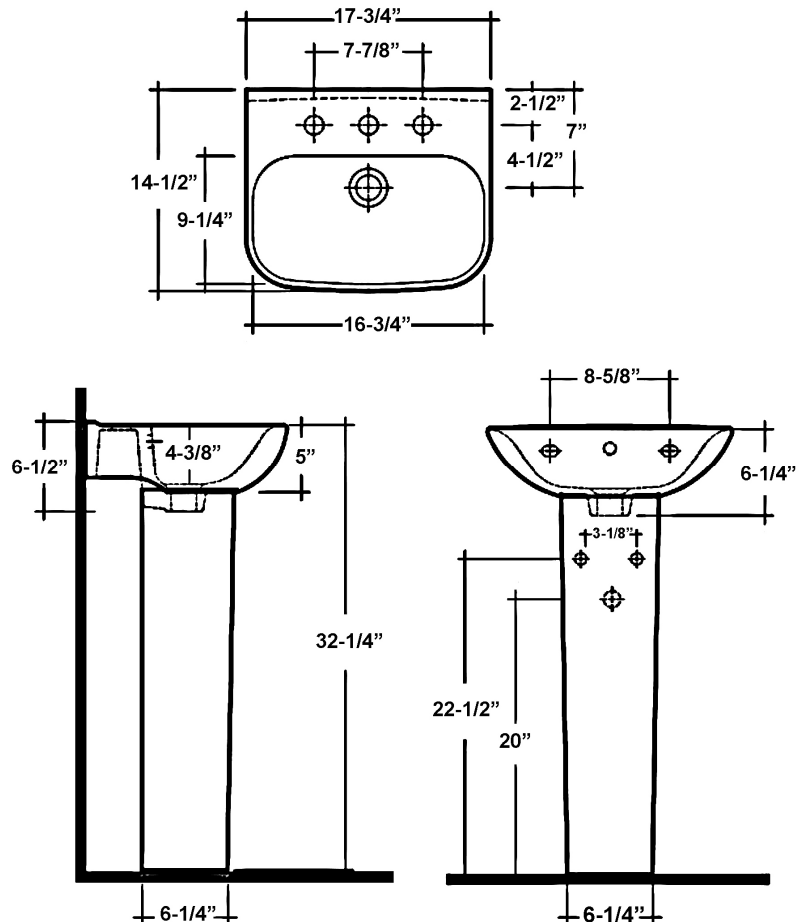

EDEN 450 PEDESTAL LAVATORY

Cat. No.
3-110X

Faucet Not Included

W: 17-³/₄"
D: 14-¹/₂"
H: 32-¹/₄"

Column: 6-¹/₄" L X 6-¹/₄" W X 27-¹/₂" H

Back of basin to center of faucet: 2-¹/₂"
Back of basin to center of drain: 7"
Mount bolts height: 30"
Mount holes cc: 8-⁵/₈"
Weight: 44 lbs.

Interior Dimensions:

Basin interior: 16-³/₄" x 9-¹/₄"
Basin depth: 4-³/₈"
Faucet and spout holes: 1-³/₈"

Features:

- ▶ Made of Vitreous China
- ▶ Available for 1 hole or 8" widespread
- ▶ Pre-drilled overflow hole
- ▶ Column is open in back
- ▶ Can be installed using toggle or molly bolts (not included)
- ▶ For ease installation order hangers (pair) or bracket (one)

Colors:

WH White

Compliance Certification
Meets or exceeds the following specifications: ASME A112.19.2-2013 and CSA B45.1-13 for ceramic plumbing fixtures.

Dimensions of fixture are nominal and may vary within the range of tolerances established by ASME Standard A112.19.2-2013. Dimensions and specifications subject to change without notice.