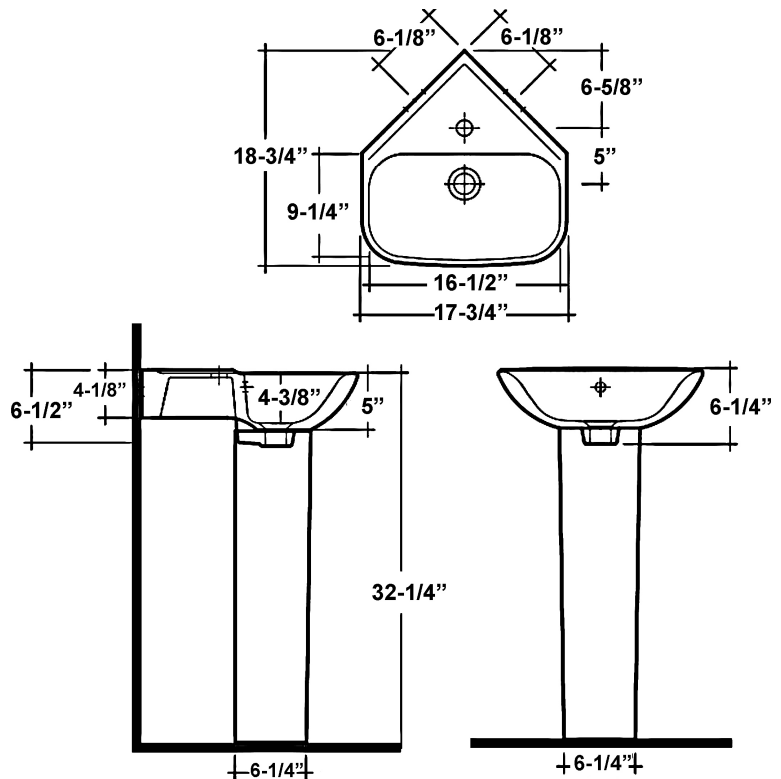

EDEN 450 PEDESTAL LAVATORY

Cat. No.
3-1109

Faucet Not Included

W: 17-³/₄"
D: 18-³/₄"
H: 32-¹/₄"

Column Dimensions

Bottom: 6-¹/₄" X 6-¹/₄"
Top: 7-¹/₄" X 6-³/₄"

Back of basin to center of faucet: 6-⁵/₈"
Back of basin to center of drain: 11-¹/₂"
Mount bolts height: 30"
Weight: 44 lbs.

Interior Dimensions:

Basin interior: 16-¹/₂" x 9-¹/₄"
Basin depth: 4-³/₈"
Faucet and spout holes: 1-³/₈"

Features:

- ▶ Made of Vitreous China
- ▶ Available for 1 faucet hole
- ▶ Pre-drilled overflow hole
- ▶ Can be installed using toggle or molly bolts (not included)
- ▶ For ease installation order hangers (pair) or bracket (one)

Colors:

WH White

Compliance Certification
Meets or exceeds the following specifications: ASME A112.19.2 2013 and CSA B45.1-13 for ceramic plumbing fixtures.

Dimensions of fixture are nominal and may vary within the range of tolerances established by ASME Standard A112.19.2-2013. Dimensions and specifications subject to change without notice.