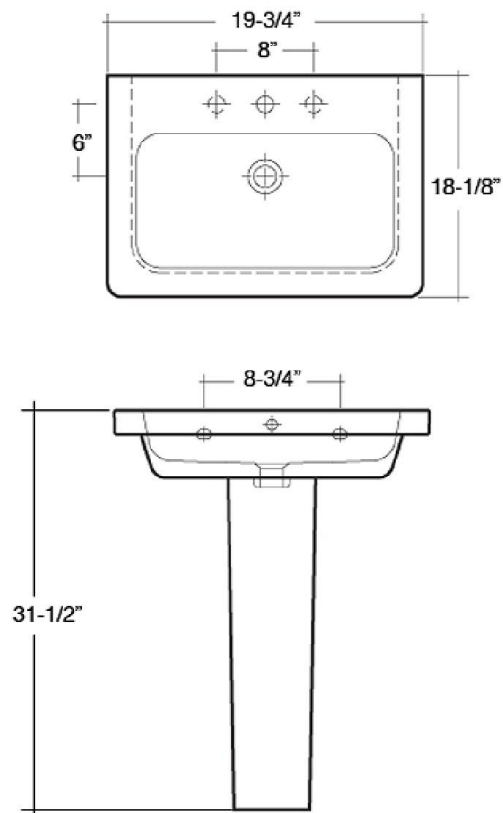

RESORT 500 PEDESTAL LAVATORY

Cat. No.
3-106X

Faucet not included

W: 19³/₄"
D: 18¹/₈"
H: 33"

Compliance Certification
Meets or exceeds the following specifications: ASME A112.19.2 2013 and CSA B45.1-13 for Vitreous China fixtures.

Column Dimensions

H: 27¹/₂"
Top: 7¹/₄" W X 6³/₄" D
Bottom: 6¹/₂" W X 6-¹/₂" D

Interior Dimensions:

Basin Interior: 15" X 11"
Basin Depth: 5¹/₄"
Mount bolts height: 34"
Mount holes cc: 9¹/₄"
Back of basin to center of faucet: 2¹/₄"
Back of basin to center of drain: 8"
Faucet hole diameter: 1³/₈"

Features:

- ▶ Made of Vitreous China
- ▶ Available for 1 hole (3-1061) or 8" Widespread (3-1068)
- ▶ Pre-drilled overflow hole
- ▶ Back of column is open
- ▶ Column tapers
- ▶ Hardware is included
- ▶ Can be installed using toggle or molly bolts (not included)
- ▶ For ease installation order Hangers (pair) or Bracket (one)

Colors:

WH White

Dimensions of fixture are nominal and may vary within the range of tolerances established by ASME Standard A112.19.2-2013. Dimensions and specifications subject to change without notice.