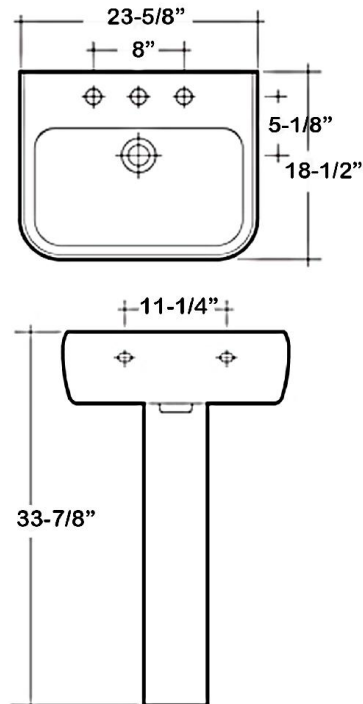

METROPOLITAN 600 PEDESTAL LAVATORY

CAT. NO
3-100X

Faucet not included

W: 23-5/8"
D: 18-1/2"
H: 33-7/8"

Back of basin to center of faucet: 2-1/2"
Back of basin to center of drain: 7"
Mount bolts height: 32"
Mount holes cc: 11-1/4"

Interior Dimensions:

Basin interior: 21" x 12-3/4"
Basin depth: 5-1/2"
Faucet and spout holes: 1-3/8"

Features:

- ▶ Made of Vitreous China
- ▶ Available for 1 hole or 8" widespread
- ▶ Pre-drilled overflow hole
- ▶ Can be installed using Toggle or Molly Bolts (not included)
- ▶ For ease installation order **Hangers** (pair) or **Bracket** (one)

Colors:

WH White

Compliance Certification
Meets or exceeds the following specifications: ASME A112.19.2 2013 and CSA B45.1-13 for ceramic plumbing fixtures.

Dimensions of fixture are nominal and may vary within the range of tolerances established by ASME Standard A112.19.2-2008. Dimensions and specifications subject to change without notice.