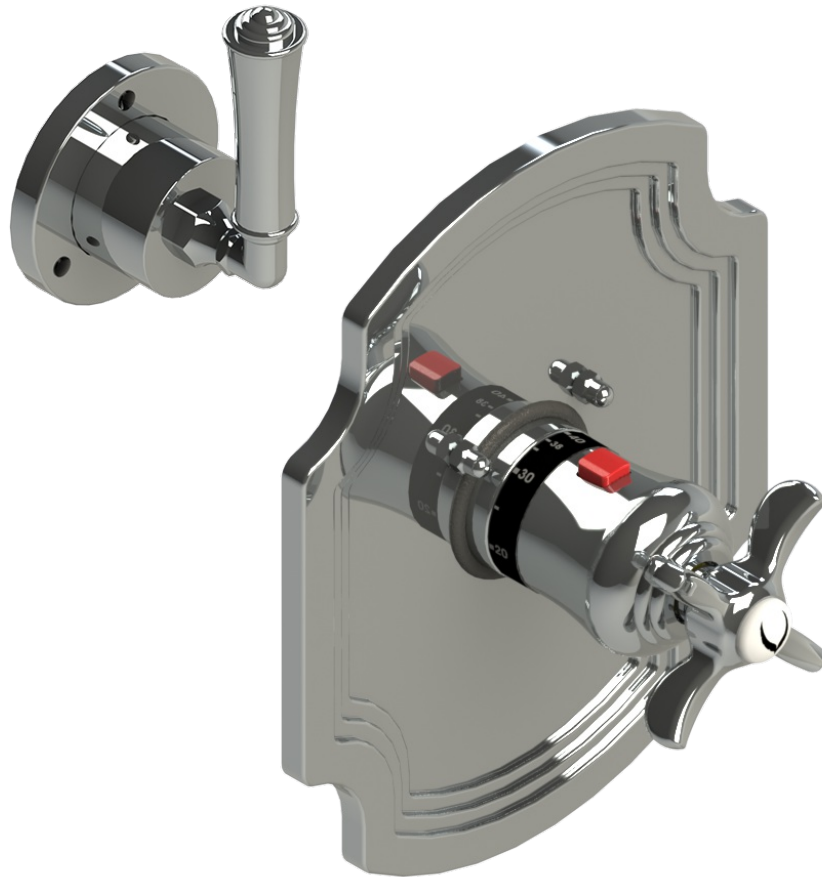

2SRVCCHABM Specifications

THREE WAY DIVERTER WITH SHUT-OFFS IN BETWEEN FUNCTIONS, TRIM ONLY