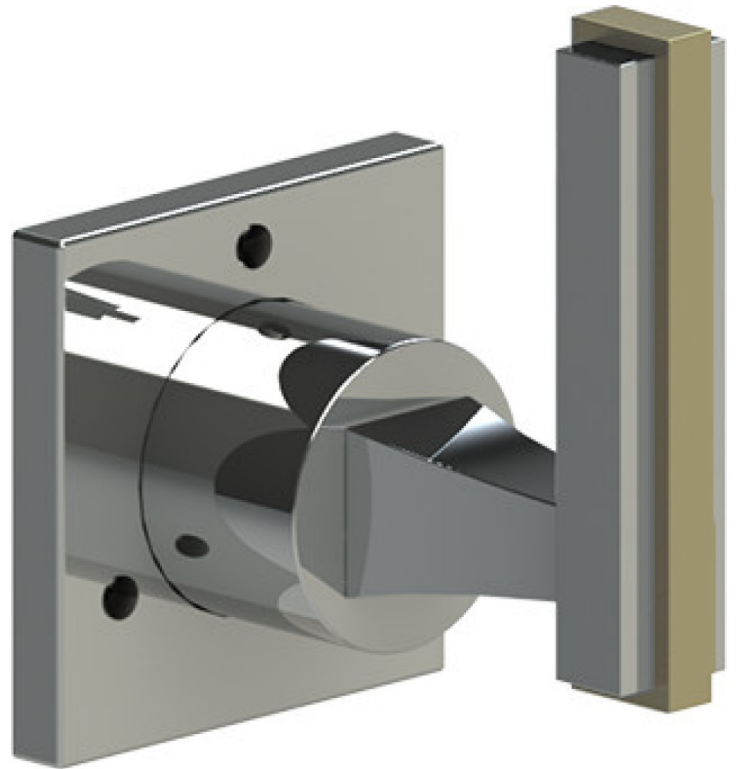

# 2SMQLCHABM Specifications

THREE WAY DIVERTER WITH SHUT-OFFS IN BETWEEN FUNCTIONS TRIM ONLY