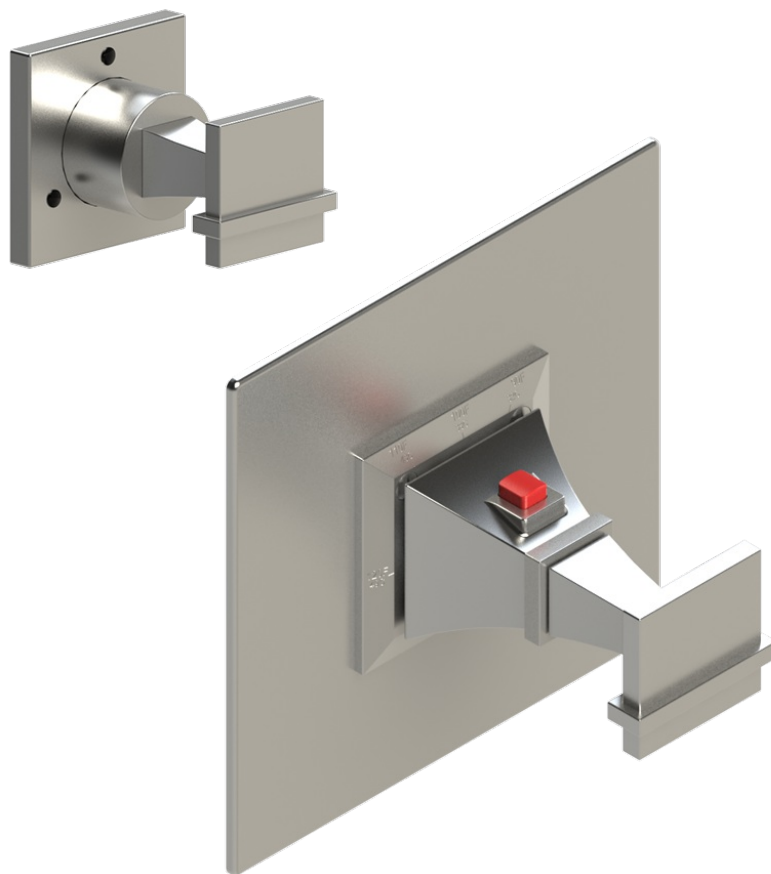

# 2SMQLCHABM Specifications

THREE WAY DIVERTER WITH SHUT-OFFS IN BETWEEN FUNCTIONS TRIM ONLY