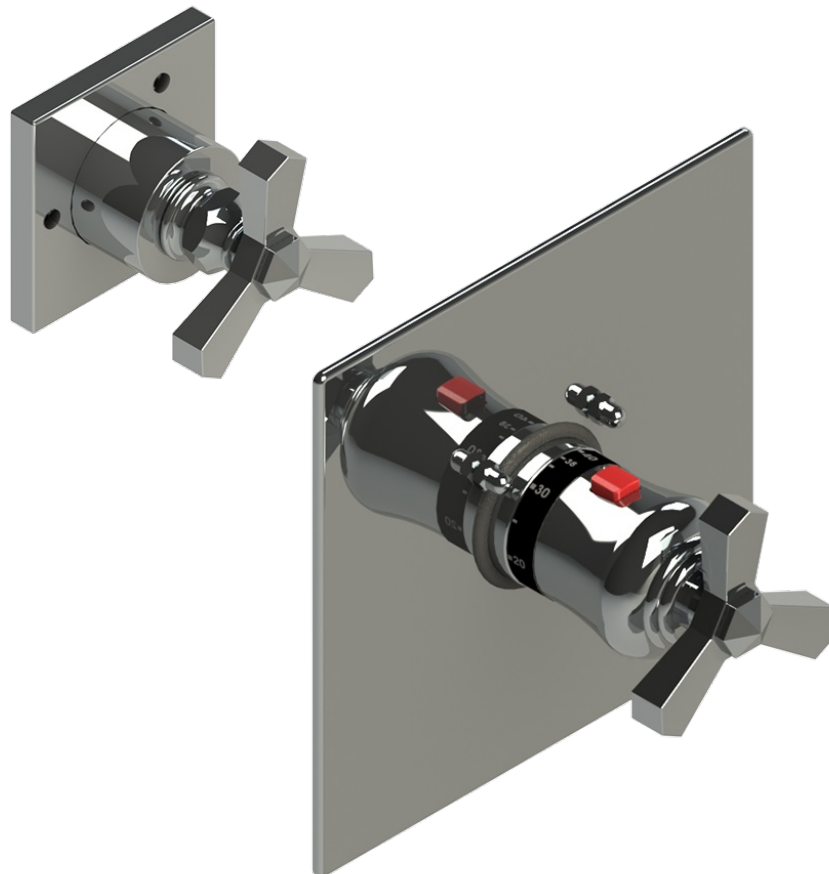

2SHXCCHABM Specifications

THREE WAY DIVERTER WITH SHUT-OFFS IN BETWEEN FUNCTIONS TRIM ONLY