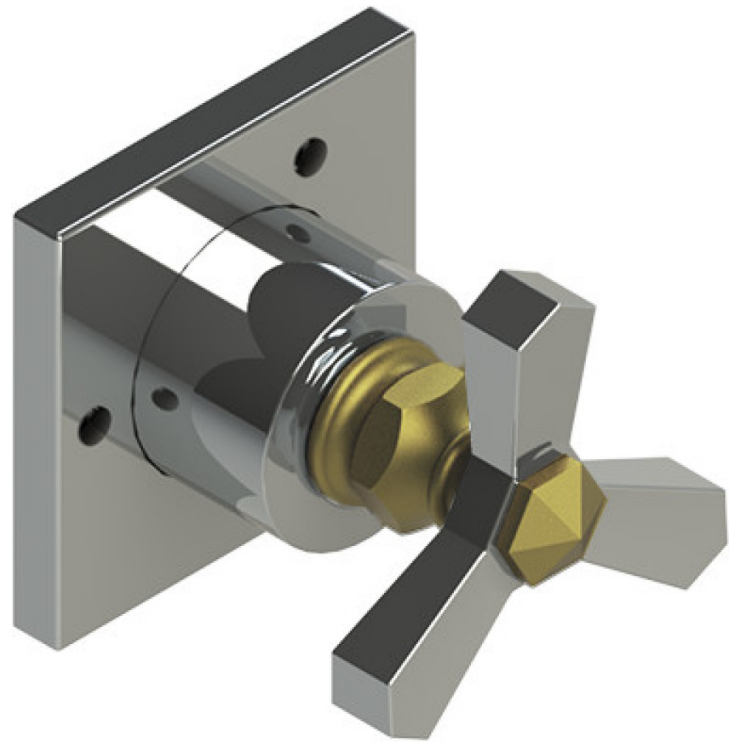

2SHXCCHABM Specifications

THREE WAY DIVERTER WITH SHUT-OFFS IN BETWEEN FUNCTIONS TRIM ONLY