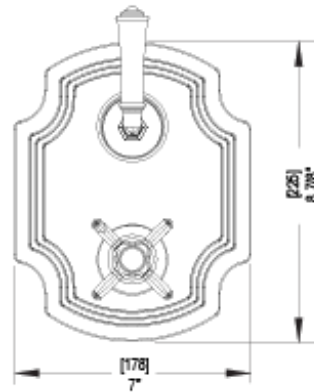

2RRVCCHCH

Specifications

TEMPERATURE CONTROL VALVE WITH STOPS & TWO WAY DIVERTER WITH SHUT-OFF, TRIM ONLY

VOLUME CONTROL VALVE TRIM ONLY