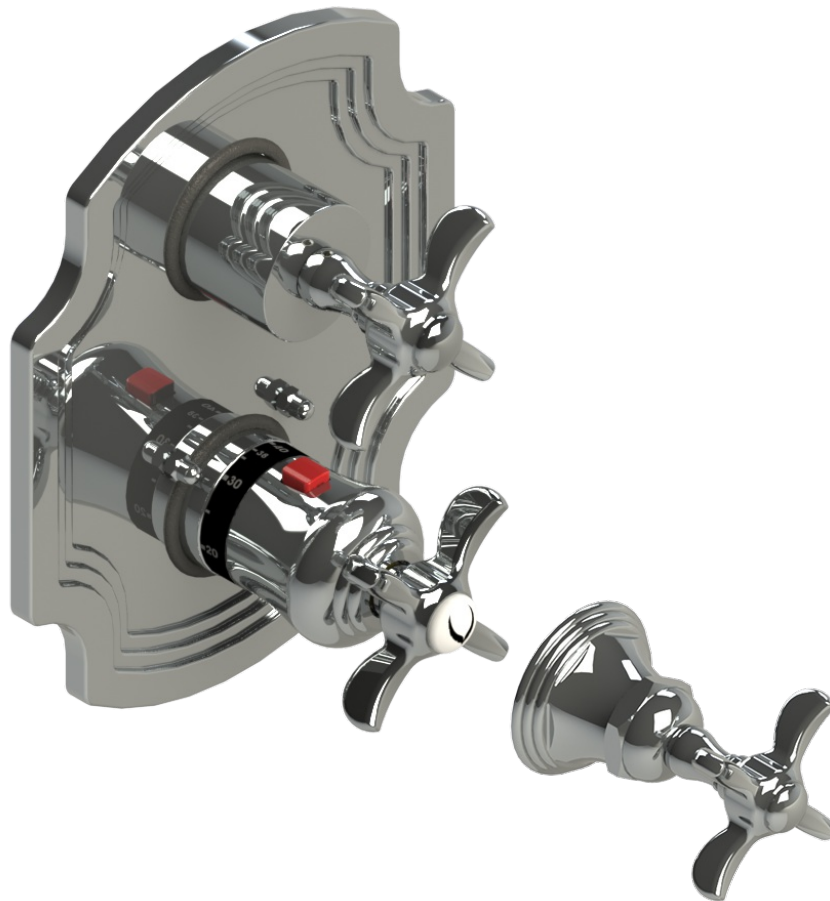

2RRVCCHCH

Specifications

TEMPERATURE CONTROL VALVE WITH STOPS & TWO WAY DIVERTER WITH SHUT-OFF, TRIM ONLY

VOLUME CONTROL VALVE TRIM ONLY