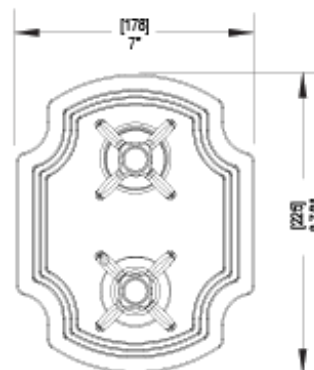

2RRVCCHCH

Specifications

TEMPERATURE CONTROL VALVE WITH STOPS & TWO WAY DIVERTER WITH SHUT-OFF, TRIM ONLY

VOLUME CONTROL VALVE TRIM ONLY