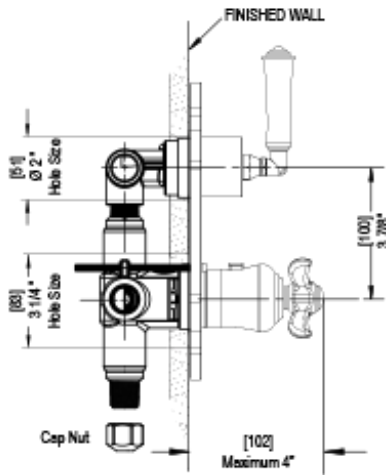

2RRVCCHCH

Specifications

TEMPERATURE CONTROL VALVE WITH STOPS & TWO WAY DIVERTER WITH SHUT-OFF, TRIM ONLY

VOLUME CONTROL VALVE TRIM ONLY