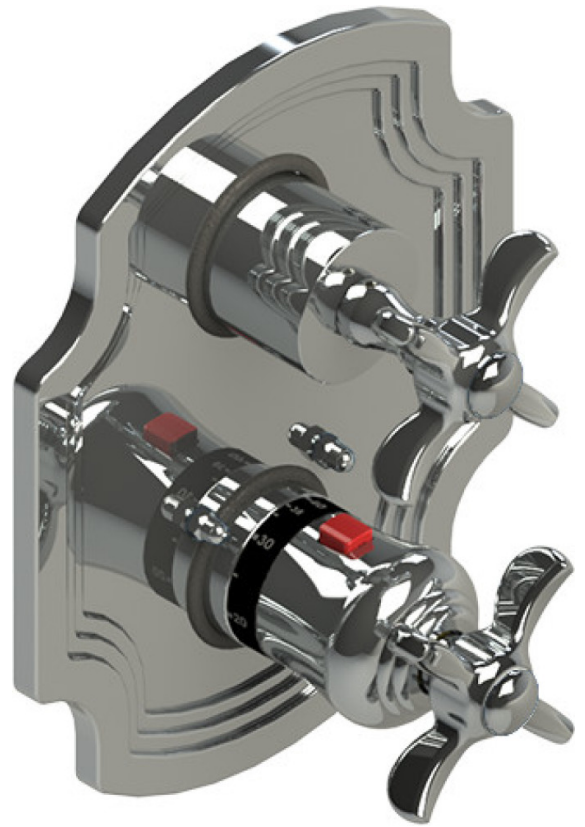

2RRVCCHCH

Specifications

TEMPERATURE CONTROL VALVE WITH STOPS & TWO WAY DIVERTER WITH SHUT-OFF, TRIM ONLY

VOLUME CONTROL VALVE TRIM ONLY