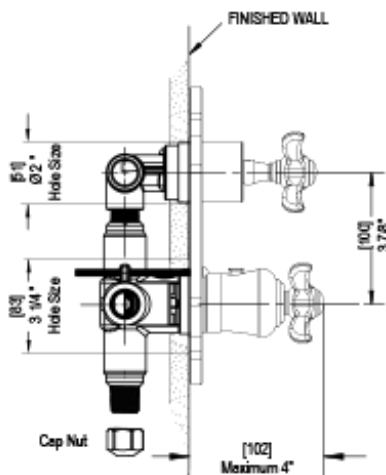

2RRVCCHCH

Specifications

TEMPERATURE CONTROL VALVE WITH STOPS & TWO WAY DIVERTER WITH SHUT-OFF, TRIM ONLY

VOLUME CONTROL VALVE TRIM ONLY