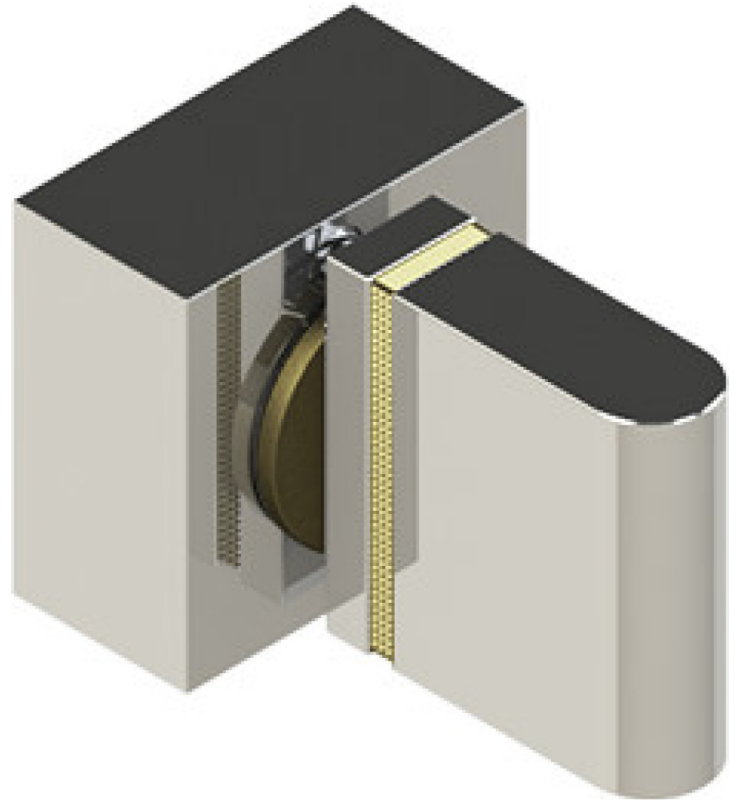

2RRTQCHABM Specifications

VOLUME CONTROL VALVE, TRIM ONLY