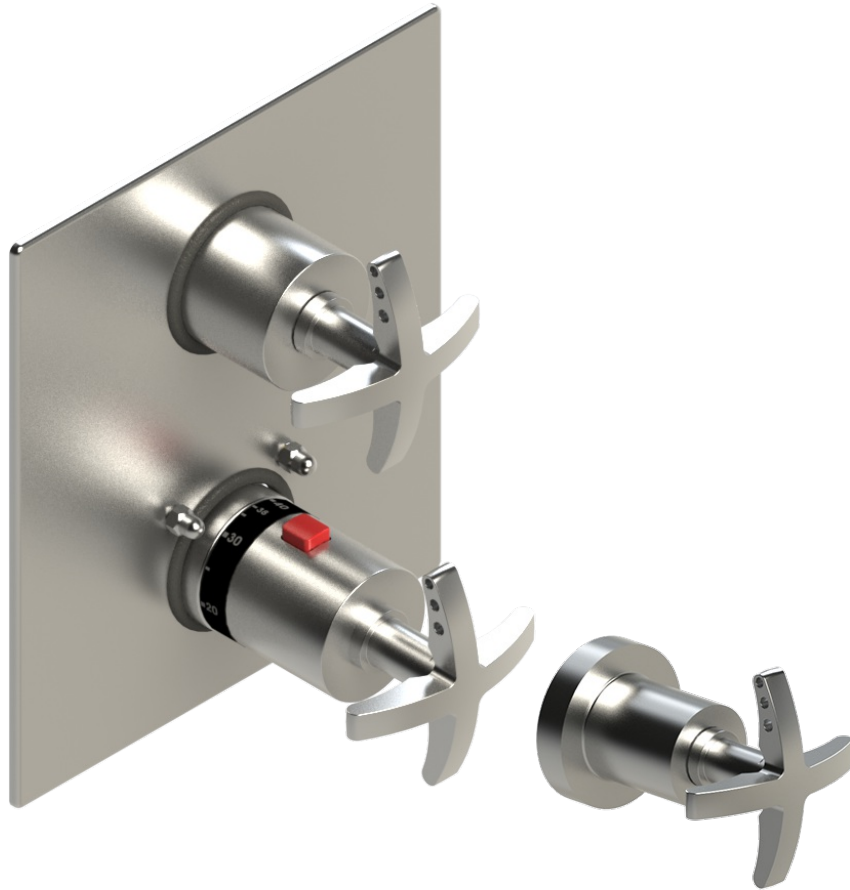

2RLACCHACM Specifications

TEMPERATURE CONTROL VALVE WITH STOPS & TWO WAY DIVERTER WITH SHUT-OFF TRIM ONLY

VOLUME CONTROL VALVE TRIM ONLY