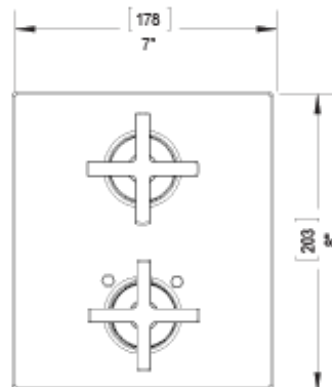

2RLACCHACM Specifications

TEMPERATURE CONTROL VALVE WITH STOPS & TWO WAY DIVERTER WITH SHUT-OFF TRIM ONLY

VOLUME CONTROL VALVE TRIM ONLY