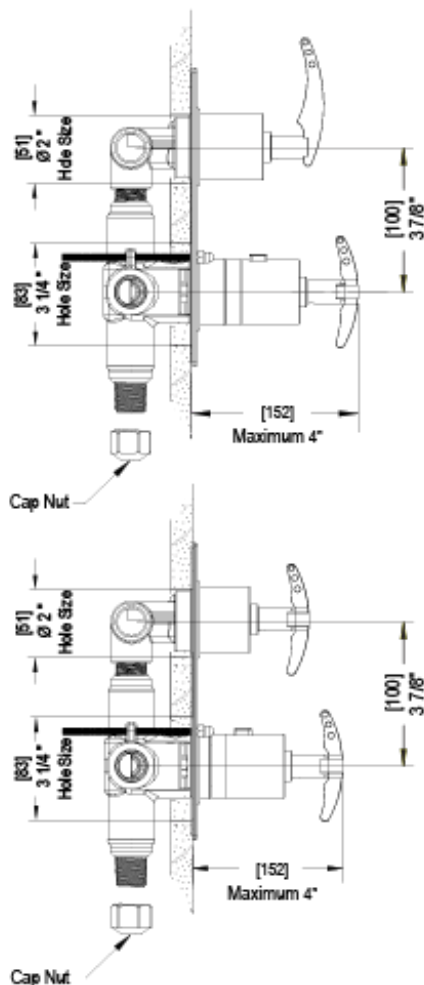

2RLACCHACM Specifications

TEMPERATURE CONTROL VALVE WITH STOPS & TWO WAY DIVERTER WITH SHUT-OFF TRIM ONLY

VOLUME CONTROL VALVE TRIM ONLY