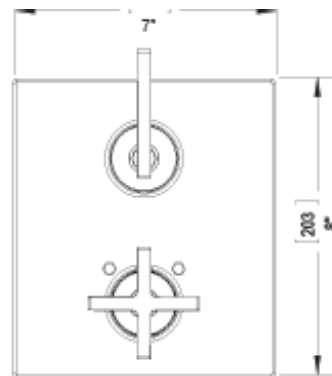

2RLACCHACM Specifications

TEMPERATURE CONTROL VALVE WITH STOPS & TWO WAY DIVERTER WITH SHUT-OFF TRIM ONLY

VOLUME CONTROL VALVE TRIM ONLY