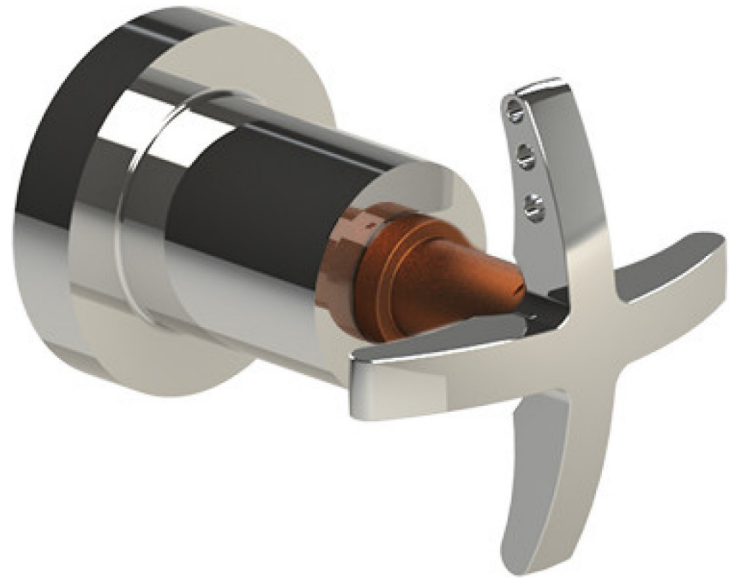

2RLACCHACM Specifications

TEMPERATURE CONTROL VALVE WITH STOPS & TWO WAY DIVERTER WITH SHUT-OFF TRIM ONLY

VOLUME CONTROL VALVE TRIM ONLY