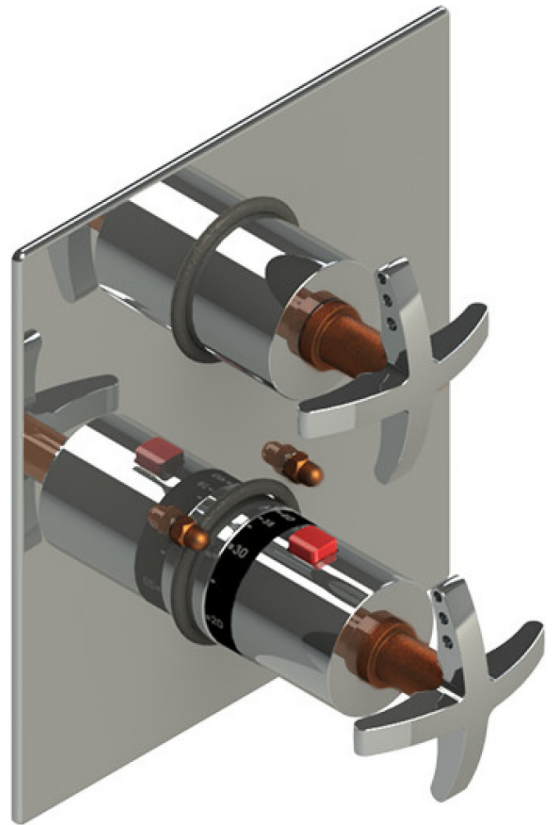

2RLACCHACM Specifications

TEMPERATURE CONTROL VALVE WITH STOPS & TWO WAY DIVERTER WITH SHUT-OFF TRIM ONLY

VOLUME CONTROL VALVE TRIM ONLY