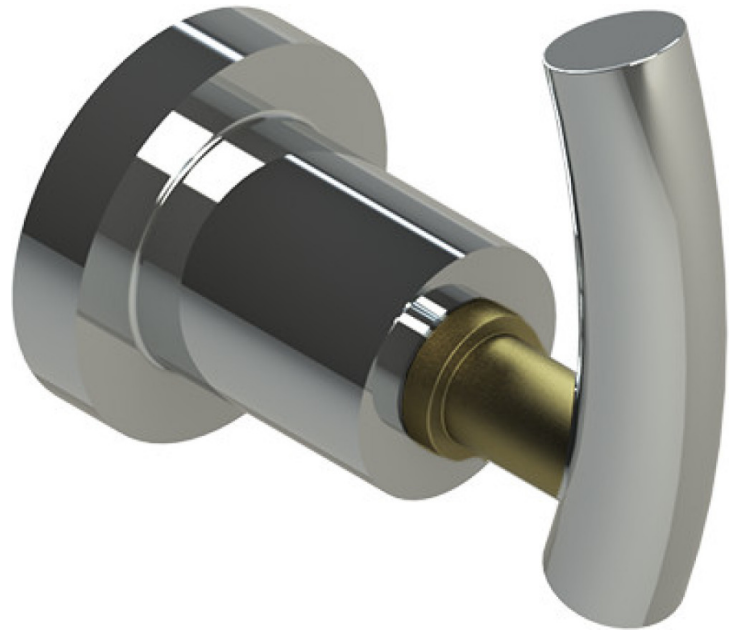

# 2RHOLCHABM Specifications

TEMPERATURE CONTROL VALVE WITH STOPS & TWO WAY DIVERTER WITH SHUT-OFF, TRIM ONLY

VOLUME CONTROL VALVE, TRIM ONLY