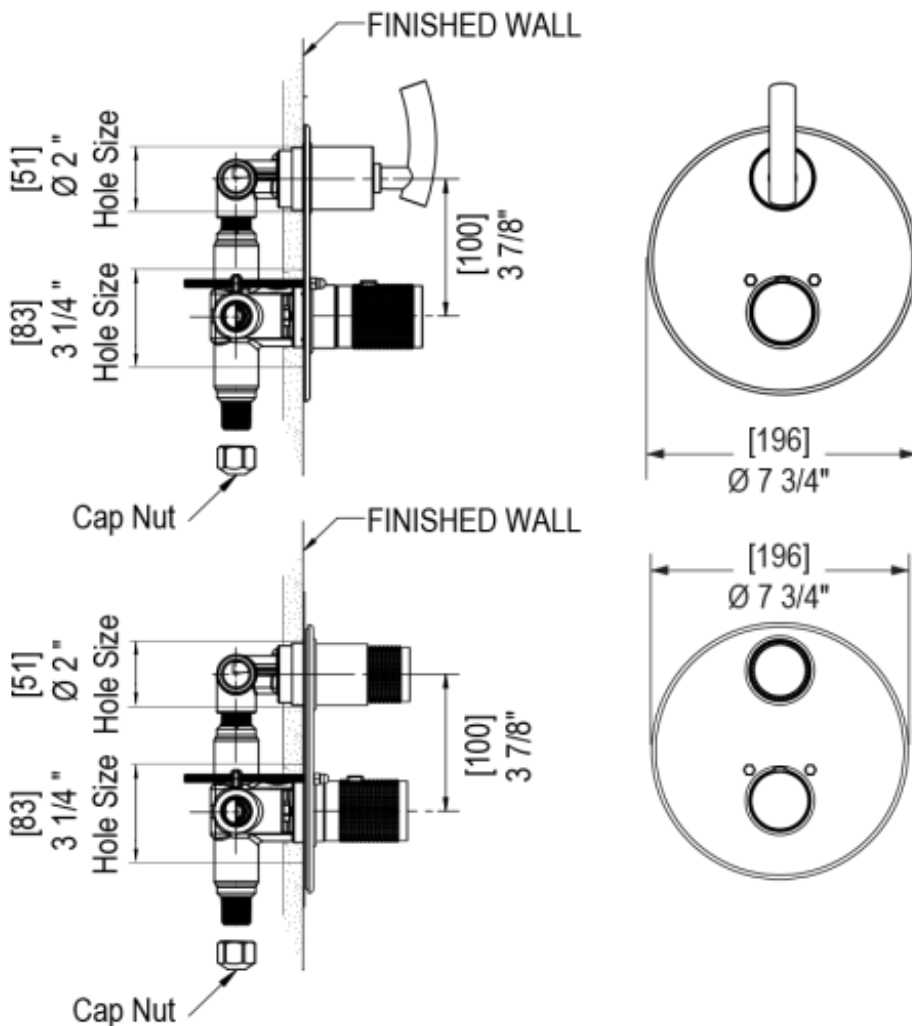

# 2RHOLCHABM Specifications

TEMPERATURE CONTROL VALVE WITH STOPS & TWO WAY DIVERTER WITH SHUT-OFF, TRIM ONLY

VOLUME CONTROL VALVE, TRIM ONLY