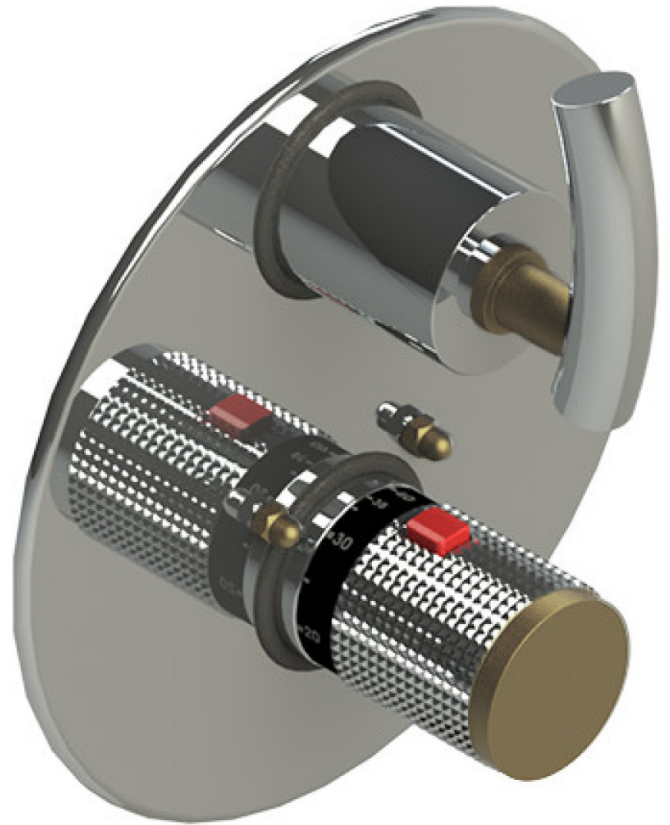

# 2RHOLCHABM Specifications

TEMPERATURE CONTROL VALVE WITH STOPS & TWO WAY DIVERTER WITH SHUT-OFF, TRIM ONLY

VOLUME CONTROL VALVE, TRIM ONLY