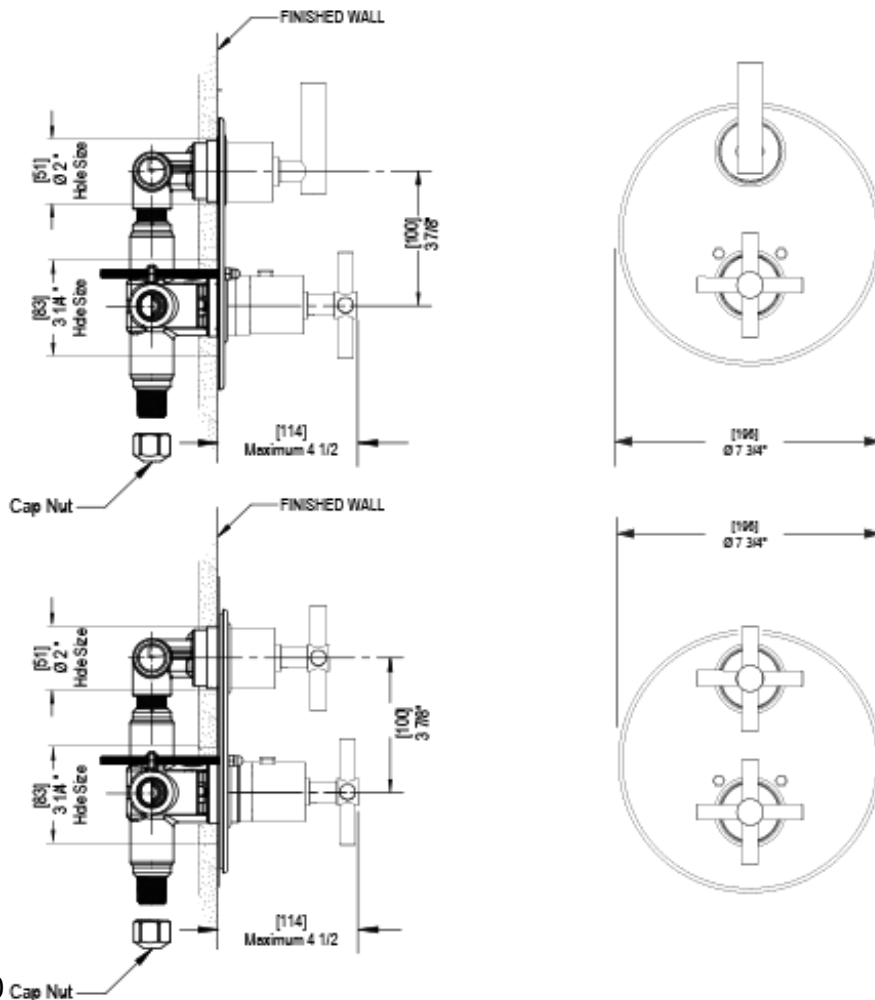

2RGNCCHABM Specifications

TEMPERATURE CONTROL VALVE WITH STOPS & TWO WAY DIVERTER WITH SHUT-OFF TRIM ONLY

VOLUME CONTROL VALVE TRIM ONLY

No Dimensions Image