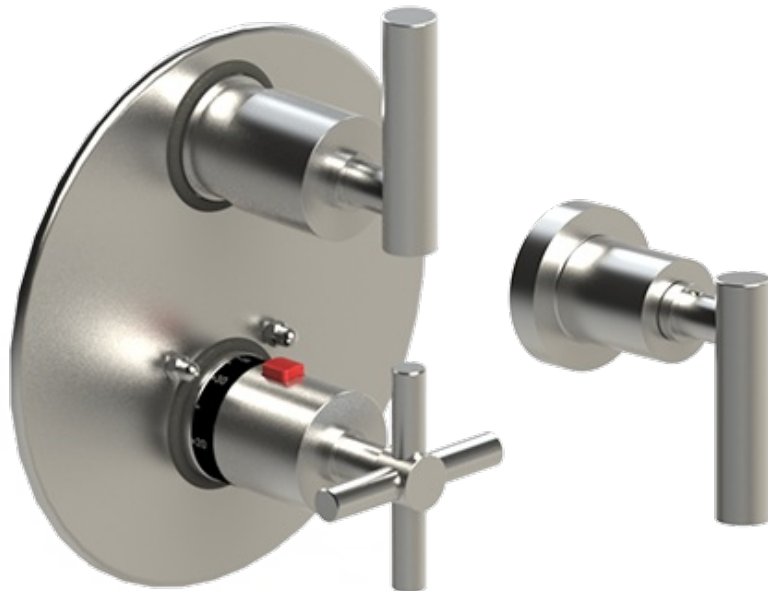

2RGNCCHABM Specifications

TEMPERATURE CONTROL VALVE WITH STOPS & TWO WAY DIVERTER WITH SHUT-OFF TRIM ONLY

VOLUME CONTROL VALVE TRIM ONLY

No Dimensions Image