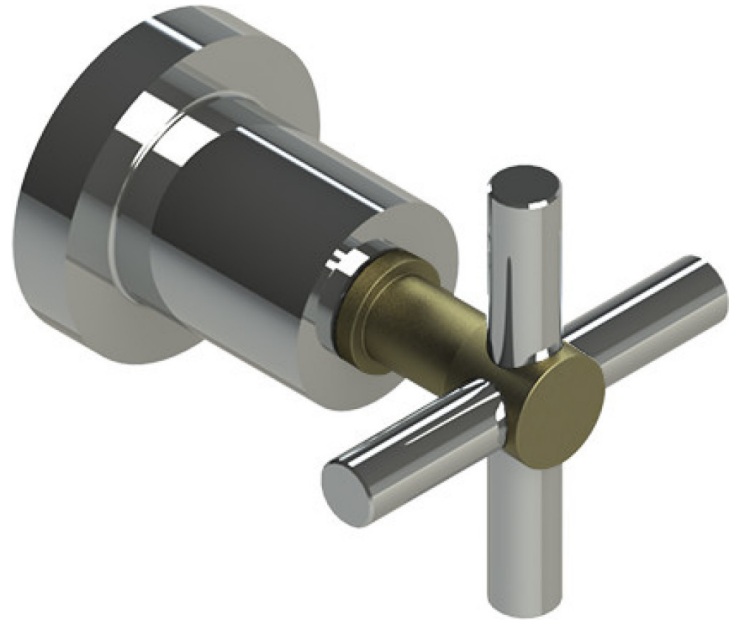

2RGNCCHABM Specifications

TEMPERATURE CONTROL VALVE WITH STOPS & TWO WAY DIVERTER WITH SHUT-OFF TRIM ONLY

VOLUME CONTROL VALVE TRIM ONLY

No Dimensions Image