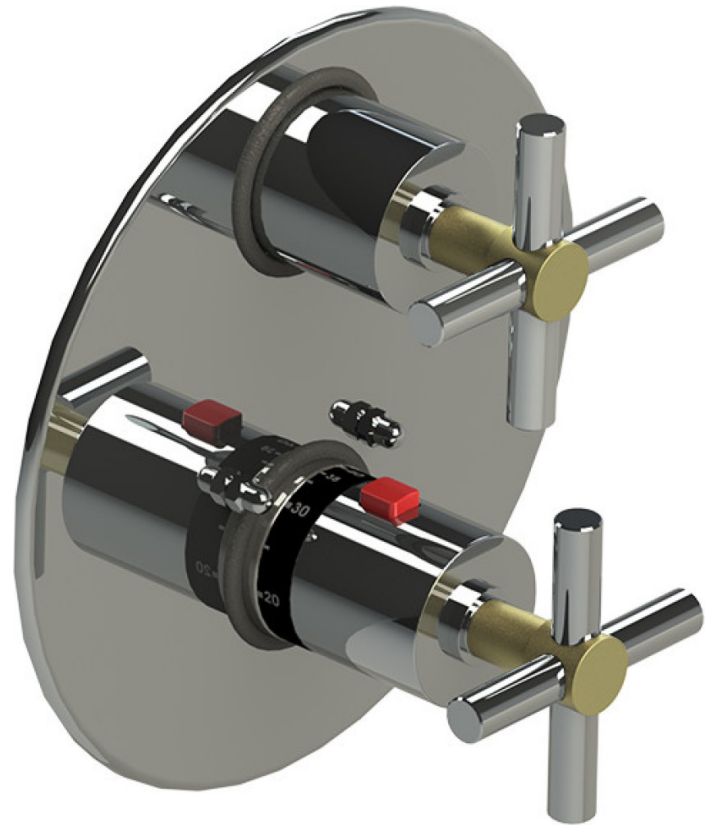

2RGNCCHABM Specifications

TEMPERATURE CONTROL VALVE WITH STOPS & TWO WAY DIVERTER WITH SHUT-OFF TRIM ONLY

VOLUME CONTROL VALVE TRIM ONLY

No Dimensions Image