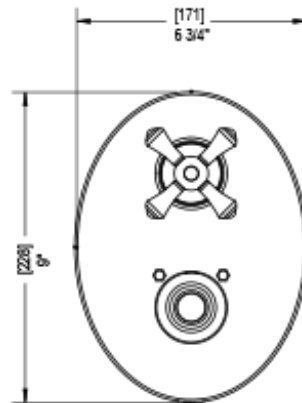

2RFMCCHCH Specifications

TEMPERATURE CONTROL VALVE WITH STOPS & TWO WAY DIVERTER WITH SHUT-OFF TRIM ONLY

VOLUME CONTROL VALVE TRIM ONLY