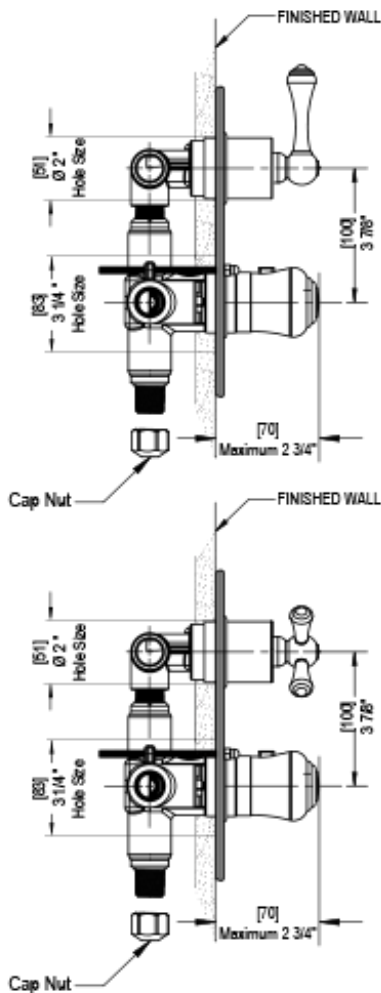

2RFMCCHCH Specifications

TEMPERATURE CONTROL VALVE WITH STOPS & TWO WAY DIVERTER WITH SHUT-OFF TRIM ONLY

VOLUME CONTROL VALVE TRIM ONLY