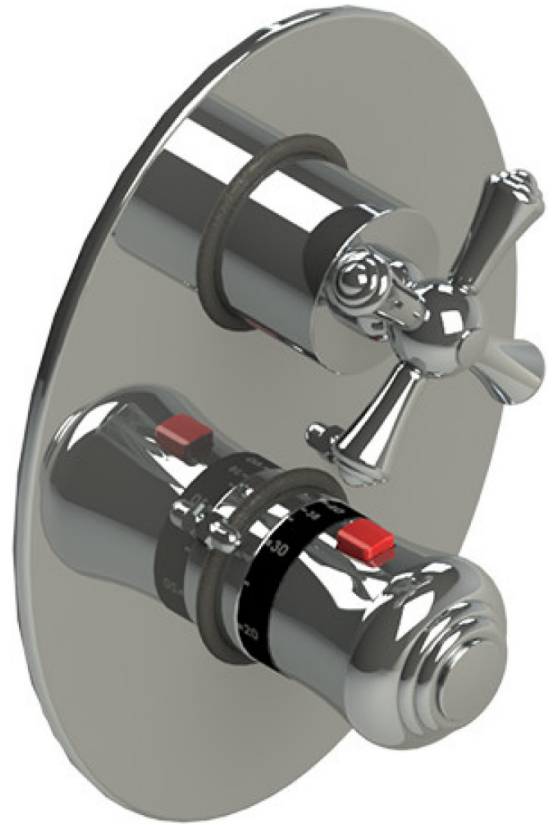

2RFMCCHCH Specifications

TEMPERATURE CONTROL VALVE WITH STOPS & TWO WAY DIVERTER WITH SHUT-OFF TRIM ONLY

VOLUME CONTROL VALVE TRIM ONLY