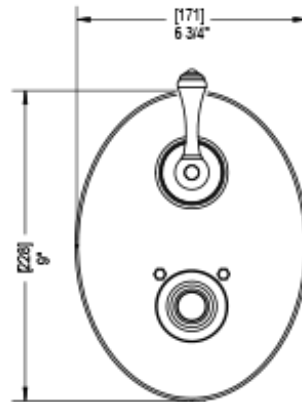

2RFMCCHCH Specifications

TEMPERATURE CONTROL VALVE WITH STOPS & TWO WAY DIVERTER WITH SHUT-OFF TRIM ONLY

VOLUME CONTROL VALVE TRIM ONLY