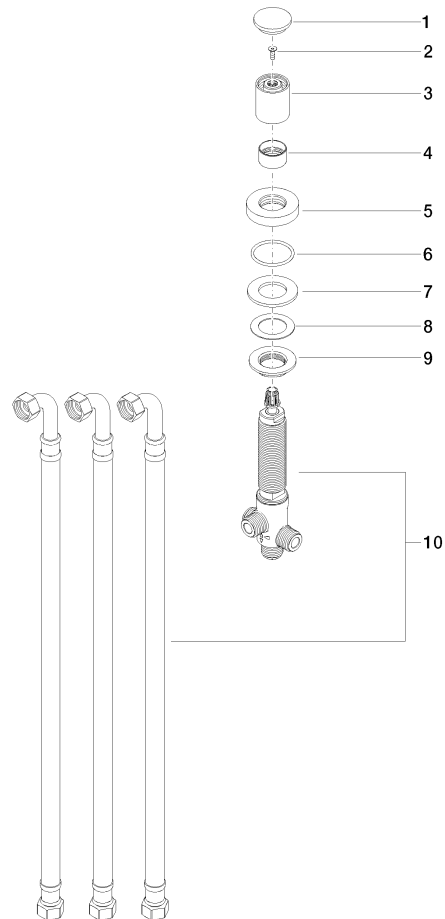

**Product specifications**

- Automatic pull diverter
- 1x 3/4" outlet
- 1x 1/2" outlet
- 1 1/4" hole diameter
- Flange diameter 2"
- 2 inlets 1/2"
- Deck mounted

**Surfaces**

- chrome 29140979-00
- matt platinum 29140979-06

**Exploded assembly drawing**

**Order quantity**

<b>No.</b>	<b>Article number</b>	<b>Name</b>	<b>Installation quantity</b>
<b>1</b>	092071003ff	handle	1
<b>2</b>	9030300140090	screw	1
<b>3</b>	092071002ff	handle	1
<b>4</b>	091601012ff	ring	1
<b>5</b>	092797013ff	rosette	1
<b>6</b>	09141003090	seal	1
<b>7</b>	09140501490	seal	1
<b>8</b>	09144000290	seal	1
<b>9</b>	09231000490	nut	1
<b>10</b>	9017090510090	diverter	1

Bath & Spa

**TARA .LOGIC Two-way diverter for deck-mounted tub installation**

Article number: 29140979