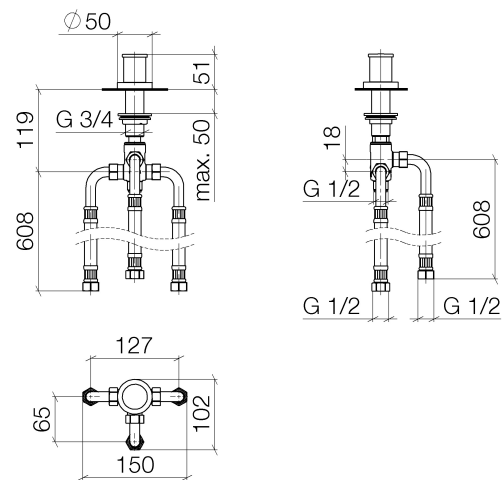

**Product specifications**

- Automatic pull diverter
- 1x 3/4" outlet
- 1x 1/2" outlet
- 1 1/4" hole diameter
- Flange diameter 2"
- 2 inlets 1/2"
- Deck mounted

**Surfaces**

- chrome 29140979-00
- matt platinum 29140979-06

**Exploded assembly drawing**

**Order quantity**

<b>No.</b>	<b>Article number</b>	<b>Name</b>	<b>Installation quantity</b>
<b>1</b>	092071003ff	handle	1
<b>2</b>	9030300140090	screw	1
<b>3</b>	092071002ff	handle	1
<b>4</b>	091601012ff	ring	1
<b>5</b>	092797013ff	rosette	1
<b>6</b>	09141003090	seal	1
<b>7</b>	09140501490	seal	1
<b>8</b>	09144000290	seal	1
<b>9</b>	09231000490	nut	1
<b>10</b>	9017090510090	diverter	1

Bath & Spa

**TARA .LOGIC Two-way diverter for deck-mounted tub installation**

Article number: 29140979