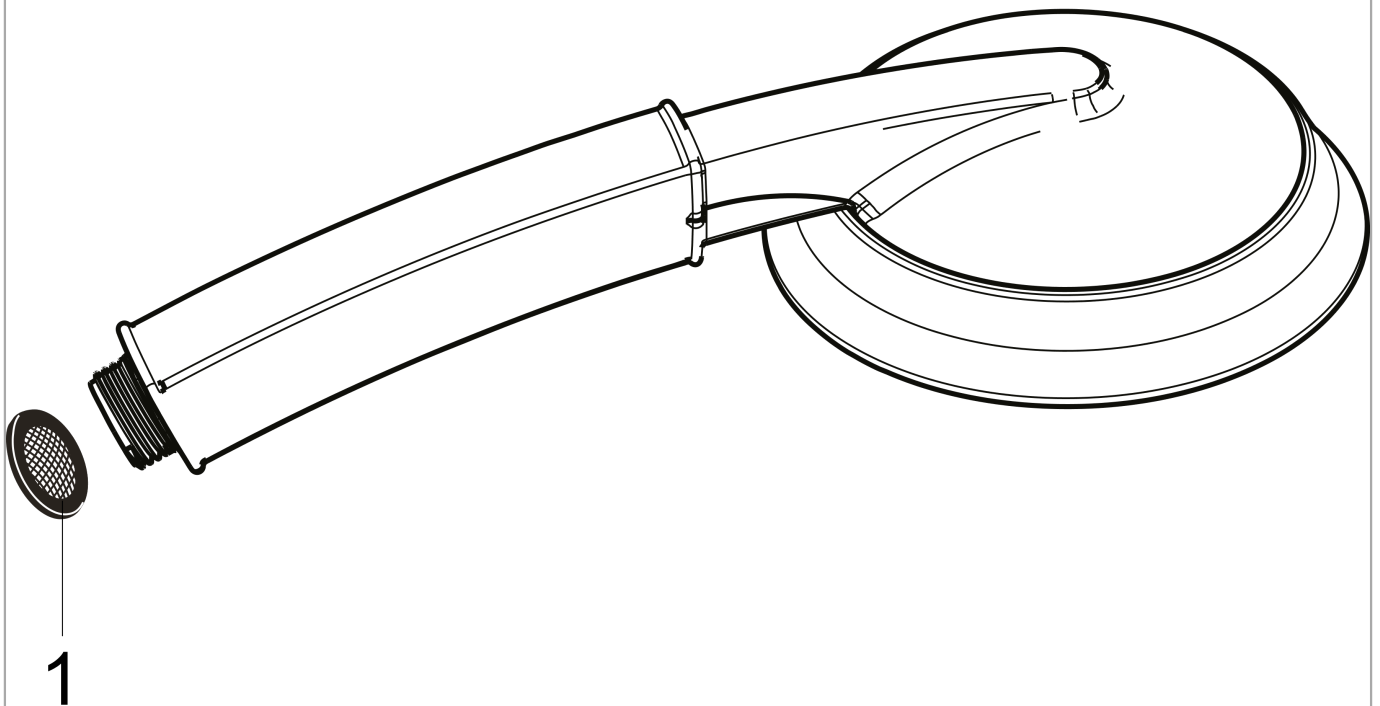

Raindance Classic
Handshower 100 3-Jet, 2.5 GPM
 Finish: **chrome** Part no. : **28548001**

Description

Features

- Spray modes: RainAir, BalanceAir, Whirl
- 65 no-clog spray channels
- Continuous spray mode adjustment
- Spray face finish: grey
- Flow: 2.5 GPM (9.5 L/Min)
- EPD Hand Showers

Item details

List Price \$ 268.00

Technology

Compliance / Sustainability

Product image

Scale drawing

Raindance Classic
Handshower 100 3-Jet, 2.5 GPM
Finish: **chrome** Part no. : **28548001**

Exploded drawing

Year of production: >06/09

Raindance Classic
Handshower 100 3-Jet, 2.5 GPM
 Finish: **chrome** Part no. : **28548001**

Spare parts list

Year of production: >06/09

Pos.	Description	Part no.	Price	PU
1	filter packing	94246000	-	1