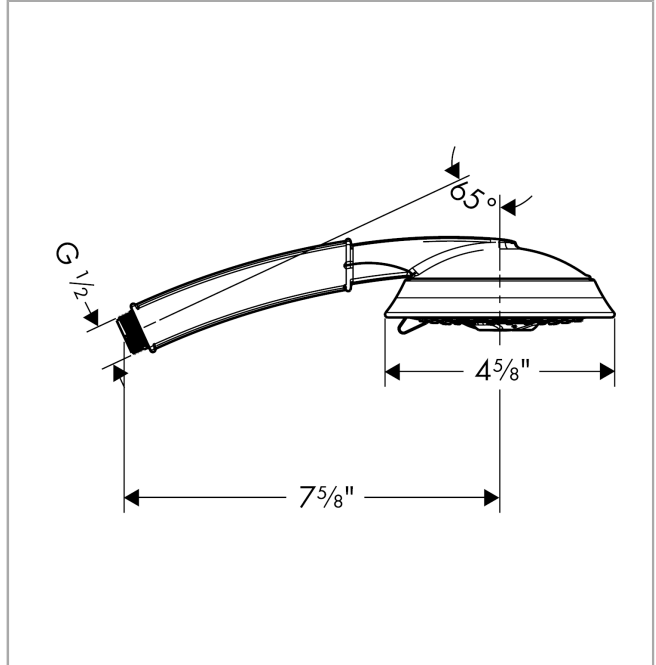

Raindance Classic
Handshower 100 3-Jet, 2.5 GPM
 Finish: **chrome** Part no. : **28548001**

Description

Features

- Spray modes: RainAir, BalanceAir, Whirl
- 65 no-clog spray channels
- Continuous spray mode adjustment
- Spray face finish: grey
- Flow: 2.5 GPM (9.5 L/Min)
- EPD Hand Showers

Item details

List Price \$ 268.00

Technology

Compliance / Sustainability

Product image

Scale drawing

Raindance Classic
Handshower 100 3-Jet, 2.5 GPM
Finish: **chrome** Part no. : **28548001**

Exploded drawing

Year of production: >06/09

Raindance Classic
Handshower 100 3-Jet, 2.5 GPM
 Finish: **chrome** Part no. : **28548001**

Spare parts list

Year of production: >06/09

Pos.	Description	Part no.	Price	PU
1	filter packing	94246000	-	1