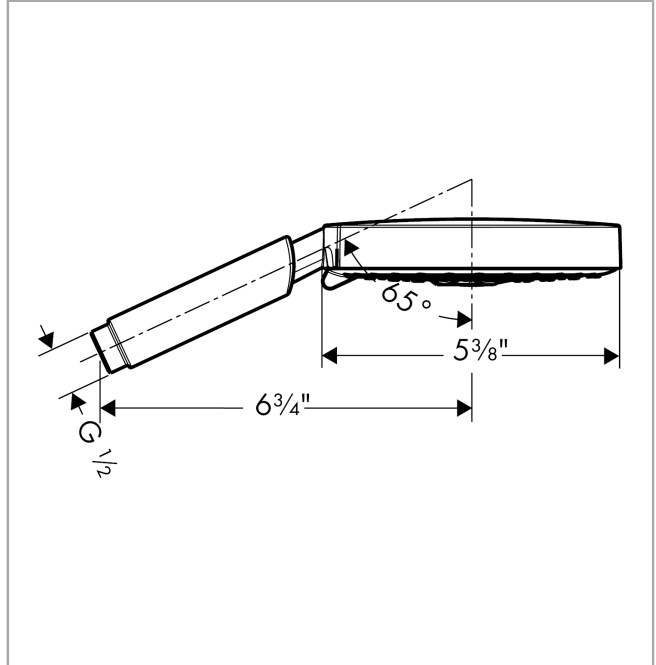

Raindance S
Handshower 150 3-Jet, 2.5 GPM
 Finish: **chrome** Part no. : **28519001**

Description

Features

- Spray modes: RainAir, BalanceAir, Whirl
- 86 no-clog spray channels
- Spray face finish: grey
- Flow: 2.5 GPM (9.5 L/Min)
- EPD Hand Showers

Item details

List Price \$ 323.00

Technology

Compliance / Sustainability

Product image

Scale drawing

Raindance S
Handshower 150 3-Jet, 2.5 GPM
Finish: **chrome** Part no. : **28519001**

Exploded drawing

Year of production: >07/06

Raindance S
Handshower 150 3-Jet, 2.5 GPM
 Finish: **chrome** Part no. : **28519001**

Spare parts list

Year of production: >07/06

Pos.	Description	Part no.	Price	PU
1	filter packing	94246000	-	1