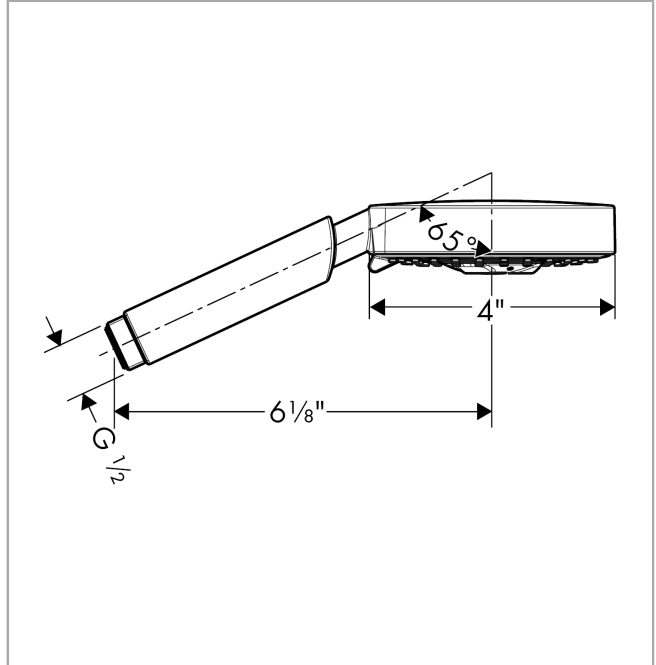

Raindance S
Handshower 100 3-Jet, 2.5 GPM
 Finish: **chrome** Part no. : **28504001**

Description

Features

- Spray modes: RainAir, BalanceAir, Whirl
- 65 no-clog spray channels
- Spray face finish: grey
- Flow: 2.5 GPM (9.5 L/Min)
- EPD Hand Showers

Item details

List Price \$ 239.00

Technology

Compliance / Sustainability

Product image

Scale drawing

Raindance S
Handshower 100 3-Jet, 2.5 GPM
Finish: **chrome** Part no. : **28504001**

Exploded drawing

Year of production: >07/06

Raindance S
Handshower 100 3-Jet, 2.5 GPM
 Finish: **chrome** Part no. : **28504001**

Spare parts list

Year of production: >07/06

Pos.	Description	Part no.	Price	PU
1	filter packing	94246000	-	1