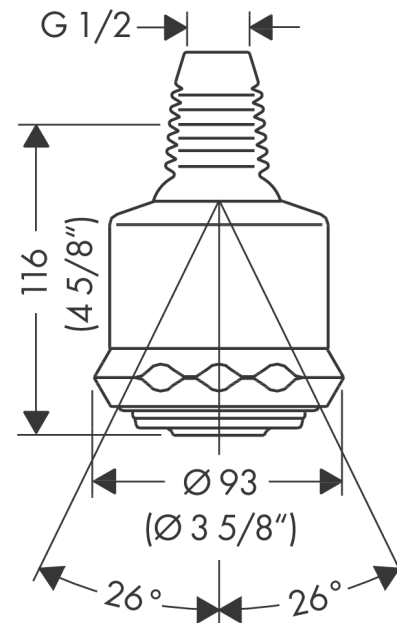

**Clubmaster**  
**Showerhead 3-Jet, 2.5 GPM**  
 Finish: **Chrome** Part no. : **28496001**

**Description**

**Features**

- showerhead size: 3 3/8"
- Spray pattern: Stream, Massage spray, Soft spray
- Maximum flow rate: 2.5 GPM
- adjustment with angle on showerhead
- 72 spray nozzles
- spray disc surface: grey

**Item details**

List Price \$ 286.00

**Technology**

**Compliance / Sustainability**

**Product image**

**Scale drawing**

**Clubmaster**  
**Showerhead 3-Jet, 2.5 GPM**  
Finish: **Chrome** Part no. : **28496001**

Exploded drawing

Year of production: >03/90

**Clubmaster**  
**Showerhead 3-Jet, 2.5 GPM**  
 Finish: **Chrome** Part no. : **28496001**

**Spare parts list**

Year of production: >**03/90**

<b>Pos.</b>	<b>Description</b>	<b>Part no.</b>	<b>Price</b>	<b>PU</b>
1	rubber boot	96425000	-	1
2	filter packing	88649000	-	1