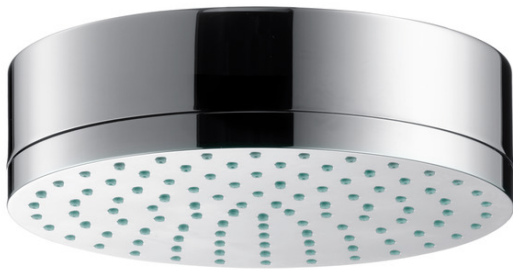

AXOR Citterio

Axor Citterio 1-Jet Showerhead, 2.5 GPM

Finishes : **chrome** Part no. : **28489001**

Description

Features

- 107 no-clog spray channels
- Spray modes: Full
- Fully-finished matching spray face

Item details

List Price \$ 931.00

Technology

Compliance

Product image

Scale drawing

AXOR Citterio
Axor Citterio 1-Jet Showerhead, 2.5 GPM
Finishes : **chrome** Part no. : **28489001**

Exploded drawing

Year of production: >11/03

AXOR Citterio
Axor Citterio 1-Jet Showerhead, 2.5 GPM
 Finishes : **chrome** Part no. : **28489001**

Spare parts list

Year of production: >11/03

Pos.	Description	Part no.	Price	PU
1	filter packing	88649000	-	1
2	ball joint	98941000	-	1
3	lever collar	97536000	-	1
4	ball joint	97552000	-	1
5	O-ring 23x3	98142000	-	1
6	O-ring 18x2	98181000	-	1
7	hollow set screw M4x6	97767000	-	1