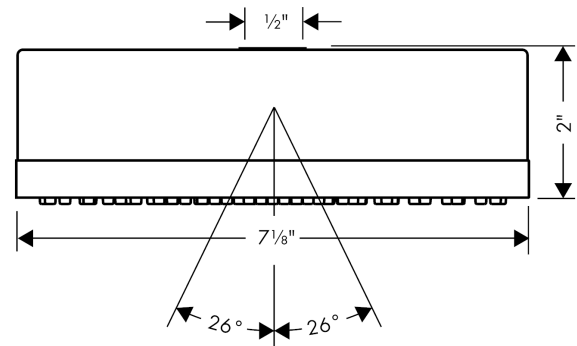

Item details

List Price \$ 931.00

Technology

Compliance

Product image

Scale drawing

AXOR Citterio
Axor Citterio 1-Jet Showerhead, 2.5 GPM
Finishes : **chrome** Part no. : **28489001**

Exploded drawing

Year of production: >11/03

AXOR Citterio
Axor Citterio 1-Jet Showerhead, 2.5 GPM
 Finishes : **chrome** Part no. : **28489001**

Spare parts list

Year of production: >11/03

Pos.	Description	Part no.	Price	PU
1	filter packing	88649000	-	1
2	ball joint	98941000	-	1
3	lever collar	97536000	-	1
4	ball joint	97552000	-	1
5	O-ring 23x3	98142000	-	1
6	O-ring 18x2	98181000	-	1
7	hollow set screw M4x6	97767000	-	1