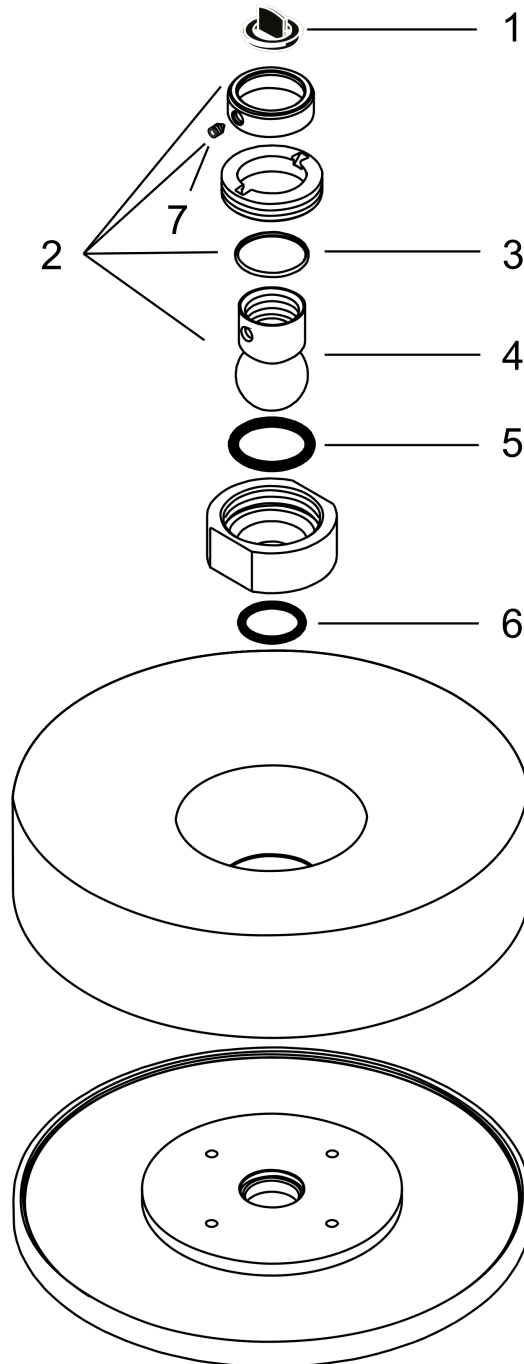

AXOR Citterio

Axor Citterio 1-Jet Showerhead, 2.5 GPM

Finishes : **chrome** Part no. : **28489001**

Description

Features

- 107 no-clog spray channels
- Spray modes: Full
- Fully-finished matching spray face

Item details

List Price \$ 931.00

Technology

Compliance

Product image

Scale drawing

AXOR Citterio
Axor Citterio 1-Jet Showerhead, 2.5 GPM
Finishes : **chrome** Part no. : **28489001**

Exploded drawing

Year of production: >11/03

AXOR Citterio
Axor Citterio 1-Jet Showerhead, 2.5 GPM
 Finishes : **chrome** Part no. : **28489001**

Spare parts list

Year of production: >11/03

Pos.	Description	Part no.	Price	PU
1	filter packing	88649000	-	1
2	ball joint	98941000	-	1
3	lever collar	97536000	-	1
4	ball joint	97552000	-	1
5	O-ring 23x3	98142000	-	1
6	O-ring 18x2	98181000	-	1
7	hollow set screw M4x6	97767000	-	1