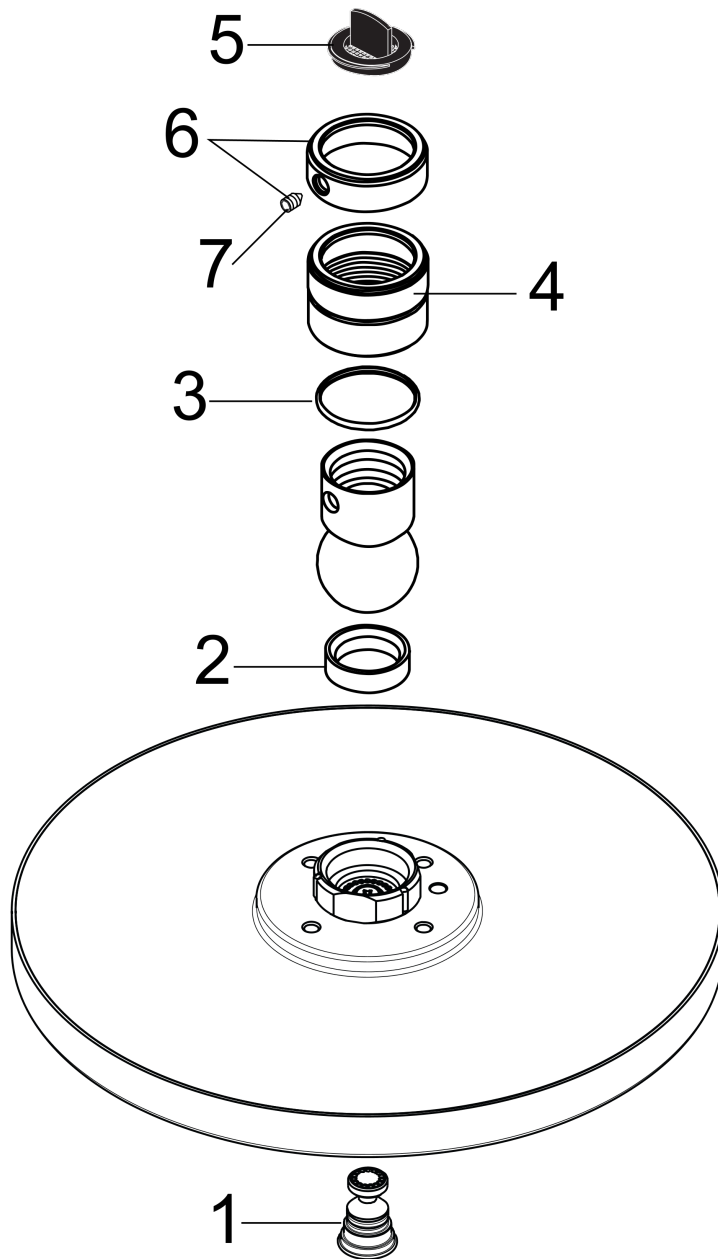

### Product image

### Scale drawing

**Axor Downpour 180 1-Jet Showerhead, 2.5 GPM**  
Finishes : **chrome**    Part no. : **28484001**

## Exploded drawing

Year of production: >09/04

### Spare parts list

Year of production: >09/04

Pos.	Description	Part no.	Price	PU
1	air jet	95794000	-	1
2	seal	97606000	-	1
3	lever collar	97536000	-	1
4	nut	97958000	-	1
5	filter packing	94246000	-	1
6	lock washer	98942000	-	1
7	hollow set screw M4x6	97767000	-	1
a	flow limiter (9 l/min)	98894000	-	1