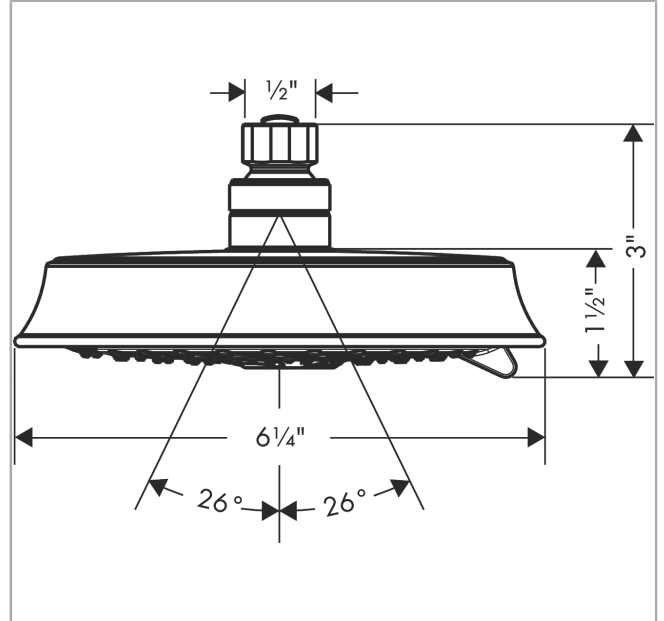

**Raindance Classic**  
**Showerhead 150 3-Jet, 2.5 GPM**  
 Finish: **Chrome** Part no. : **28471001**

**Description**

**Features**

- showerhead size: 6"
- Spray pattern: RainAir, BalanceAir, Whirl
- Maximum flow rate: 2.5 GPM
- 86 spray nozzles
- spray disc surface: fully finished matching spray face

**Item details**

List Price \$ 362.00

**Technology**

**Compliance / Sustainability**

**Product image**

**Scale drawing**

**Raindance Classic**  
**Showerhead 150 3-Jet, 2.5 GPM**  
Finish: **Chrome** Part no. : **28471001**

Exploded drawing

Year of production: >06/12

**Raindance Classic**  
**Showerhead 150 3-Jet, 2.5 GPM**  
 Finish: **Chrome** Part no. : **28471001**

**Spare parts list**

Year of production: >06/12

Pos.	Description	Part no.	Price	PU
1	filter packing	88649000	-	1