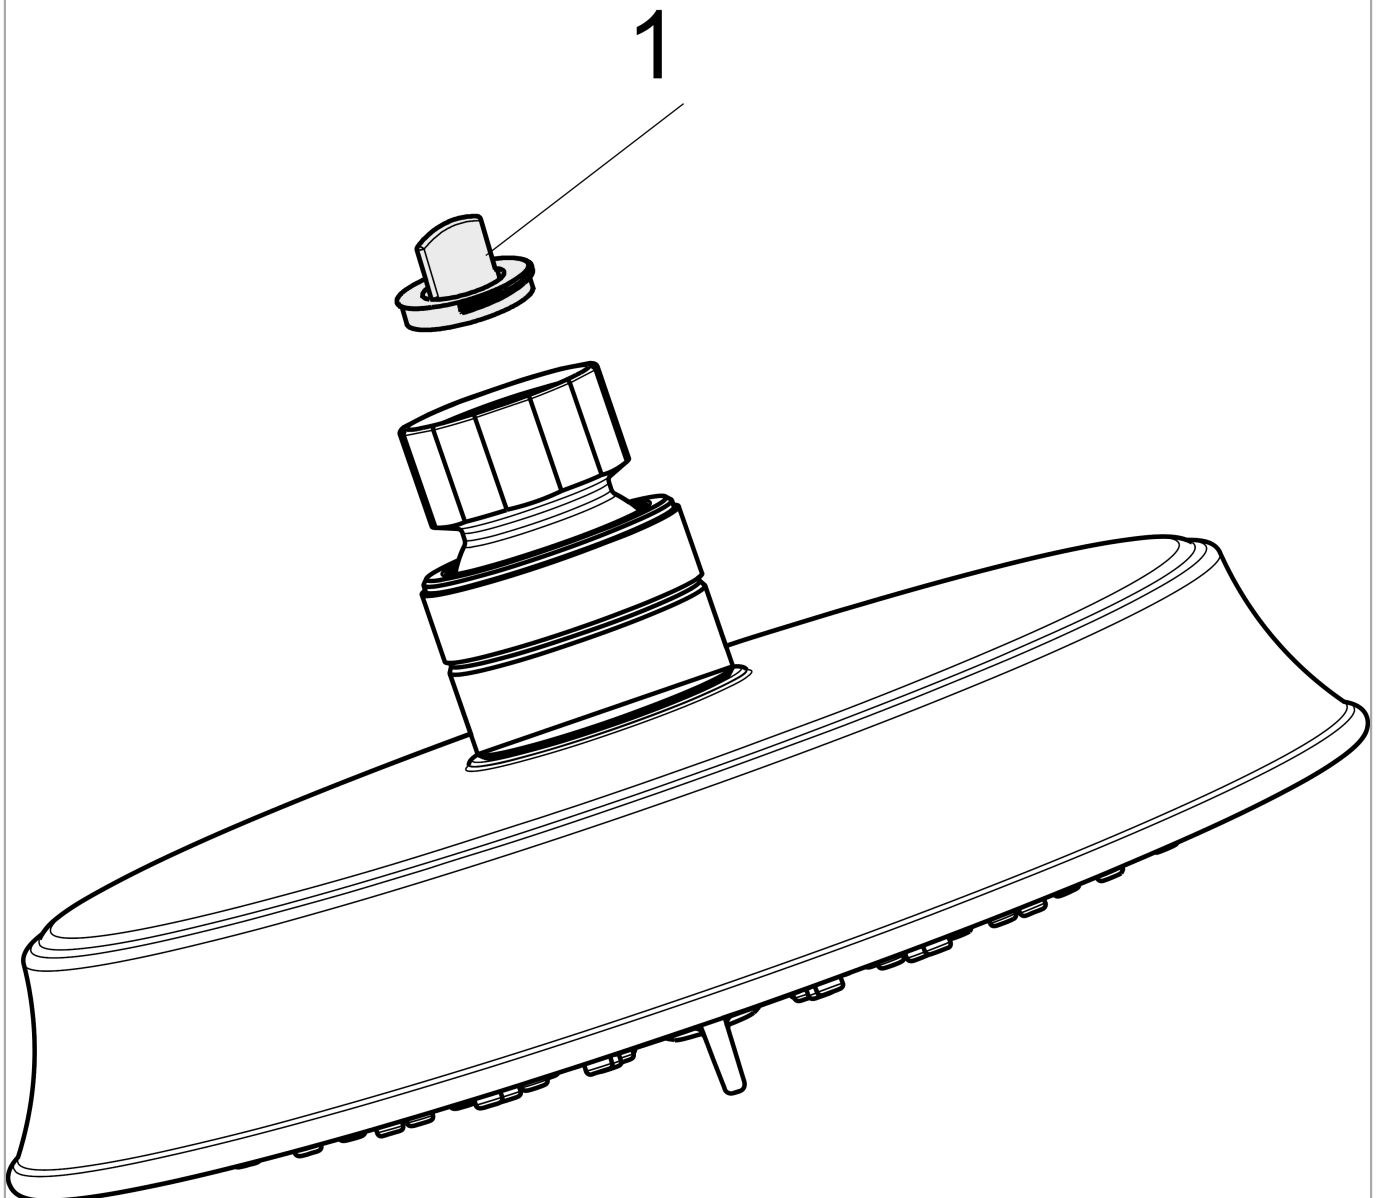

**Raindance Classic**  
**Showerhead 150 3-Jet, 2.5 GPM**  
 Finish: **Chrome** Part no. : **28471001**

**Description**

**Features**

- showerhead size: 6"
- Spray pattern: RainAir, BalanceAir, Whirl
- Maximum flow rate: 2.5 GPM
- 86 spray nozzles
- spray disc surface: fully finished matching spray face

**Item details**

List Price \$ 362.00

**Technology**

**Compliance / Sustainability**

**Product image**

**Scale drawing**

**Raindance Classic**  
**Showerhead 150 3-Jet, 2.5 GPM**  
Finish: **Chrome** Part no. : **28471001**

Exploded drawing

Year of production: >06/12

**Raindance Classic**  
**Showerhead 150 3-Jet, 2.5 GPM**  
 Finish: **Chrome** Part no. : **28471001**

**Spare parts list**

Year of production: >06/12

Pos.	Description	Part no.	Price	PU
1	filter packing	88649000	-	1