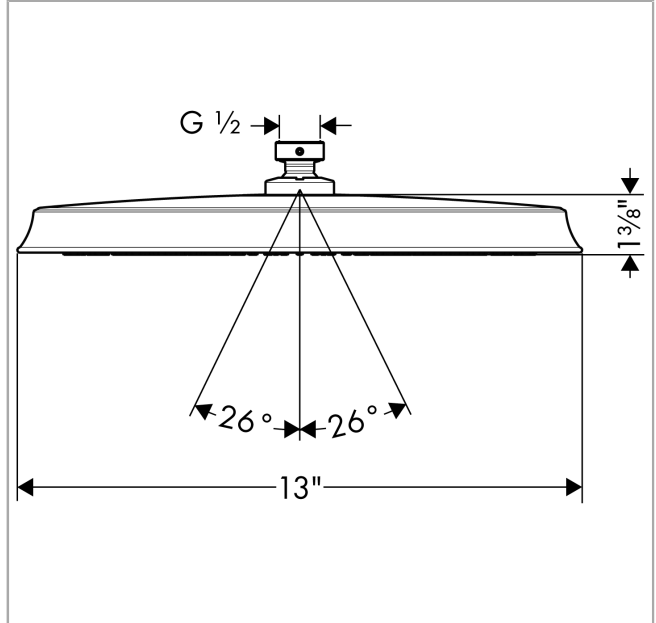

**Raindance Classic**  
**Showerhead 300 1-Jet, 2.5 GPM**  
 Finish: **Chrome** Part no. : **28428001**

**Description**

**Features**

- showerhead size: 11 7/8"
- Spray pattern: RainAir
- Maximum flow rate: 2.5 GPM
- 225 spray nozzles
- spray disc surface: fully finished matching spray face

**Item details**

List Price \$ 1,239.00

**Technology**

**Compliance / Sustainability**

**Product image**

**Scale drawing**

**Raindance Classic**  
**Showerhead 300 1-Jet, 2.5 GPM**  
Finish: **Chrome** Part no. : **28428001**

Exploded drawing

Year of production: >06/09

**Raindance Classic**  
**Showerhead 300 1-Jet, 2.5 GPM**  
 Finish: **Chrome** Part no. : **28428001**

**Spare parts list**

Year of production: >06/09

Pos.	Description	Part no.	Price	PU
1	filter packing	88649000	-	1