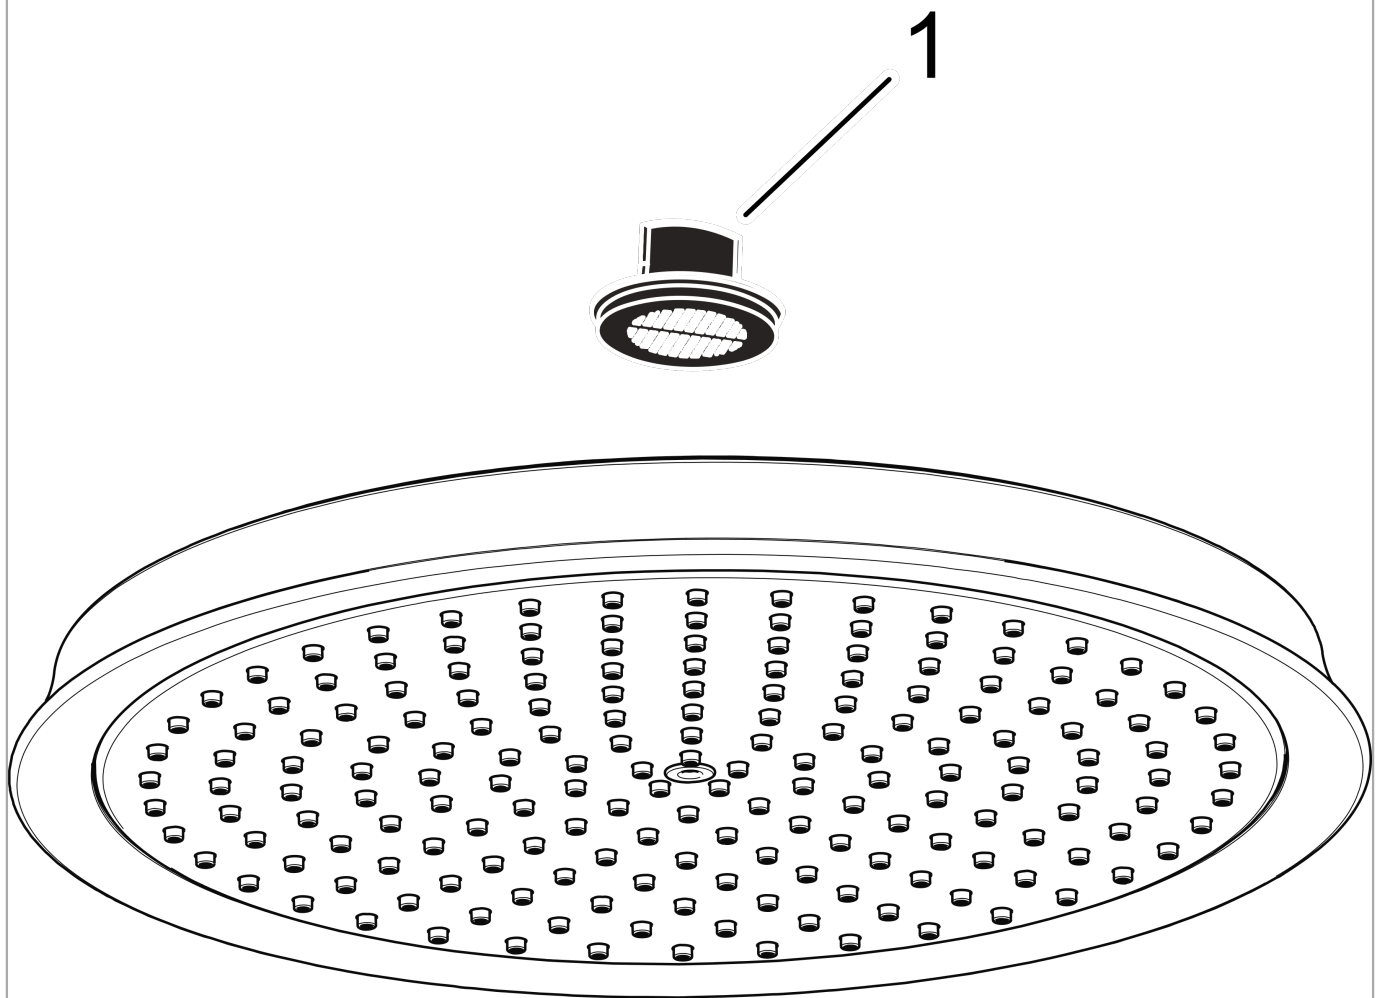

**Raindance Classic**  
**Showerhead 300 1-Jet, 2.5 GPM**  
 Finish: **Chrome** Part no. : **28428001**

**Description**

**Features**

- showerhead size: 11 7/8"
- Spray pattern: RainAir
- Maximum flow rate: 2.5 GPM
- 225 spray nozzles
- spray disc surface: fully finished matching spray face

**Item details**

List Price \$ 1,239.00

**Technology**

**Compliance / Sustainability**

**Product image**

**Scale drawing**

**Raindance Classic**  
**Showerhead 300 1-Jet, 2.5 GPM**  
Finish: **Chrome** Part no. : **28428001**

Exploded drawing

Year of production: >06/09

**Raindance Classic**  
**Showerhead 300 1-Jet, 2.5 GPM**  
 Finish: **Chrome** Part no. : **28428001**

**Spare parts list**

Year of production: >06/09

Pos.	Description	Part no.	Price	PU
1	filter packing	88649000	-	1