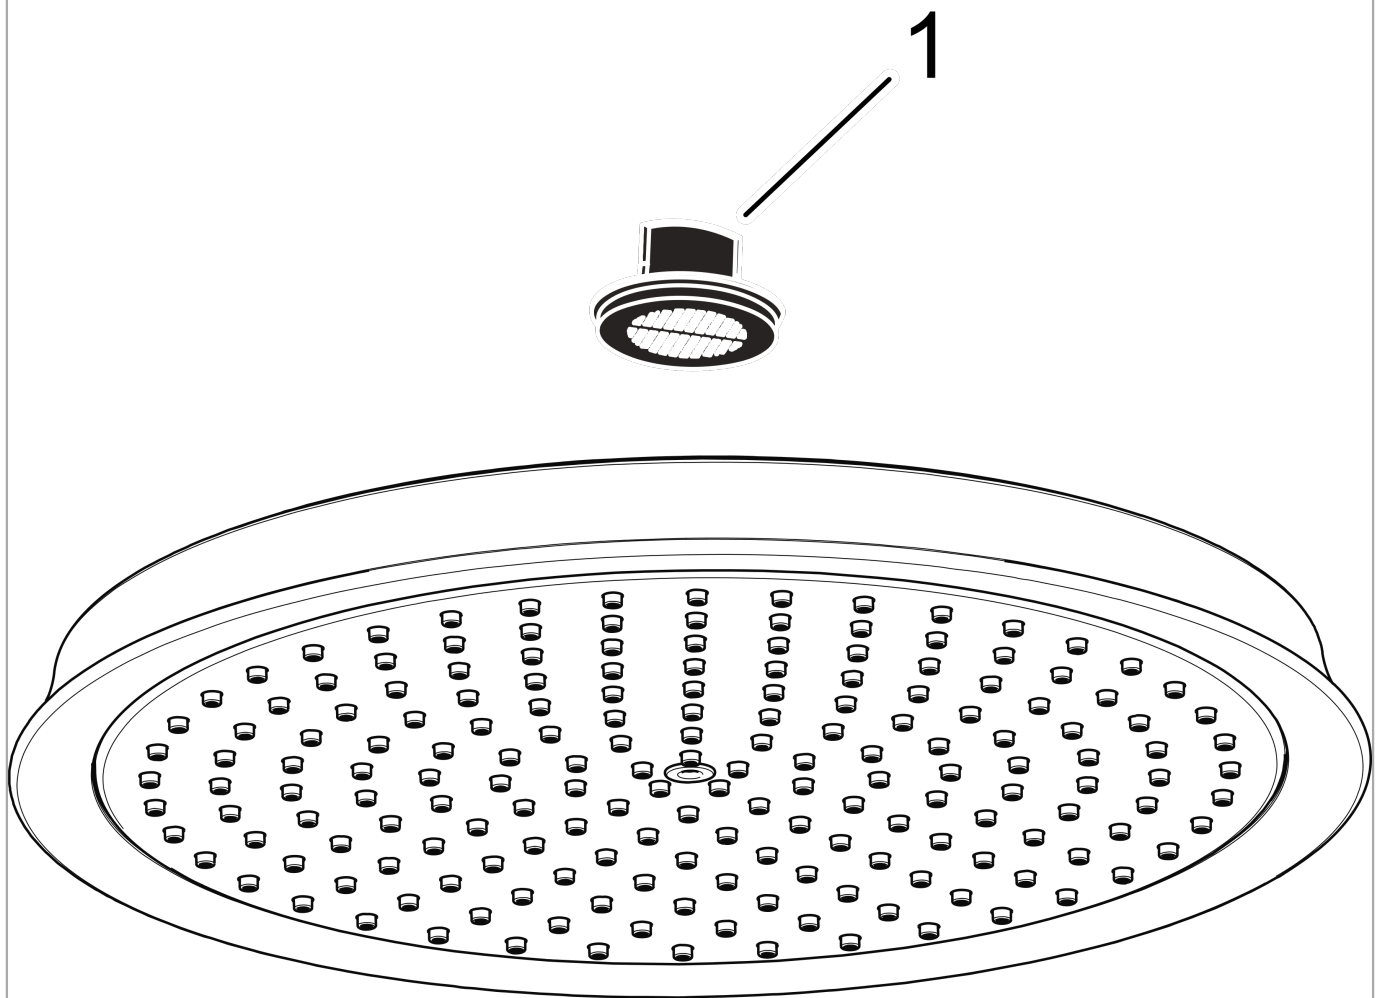

Raindance Classic
Showerhead 240 1-Jet, 2.5 GPM
 Finish: **Chrome** Part no. : **28427001**

Description

Features

- showerhead size: 9 1/2" in
- Spray pattern: RainAir
- Maximum flow rate: 2.5 GPM
- 180 spray nozzles
- spray disc surface: fully finished matching spray face
- spray disc removable for cleaning
- EcoAir Technology

Item details

List Price \$ 923.00

Technology

Compliance / Sustainability

Product image

Scale drawing

Raindance Classic
Showerhead 240 1-Jet, 2.5 GPM
Finish: **Chrome** Part no. : **28427001**

Exploded drawing

Year of production: >06/09

Raindance Classic
Showerhead 240 1-Jet, 2.5 GPM
 Finish: **Chrome** Part no. : **28427001**

Spare parts list

Year of production: >**06/09**

Pos.	Description	Part no.	Price	PU
1	filter packing	88649000	-	1