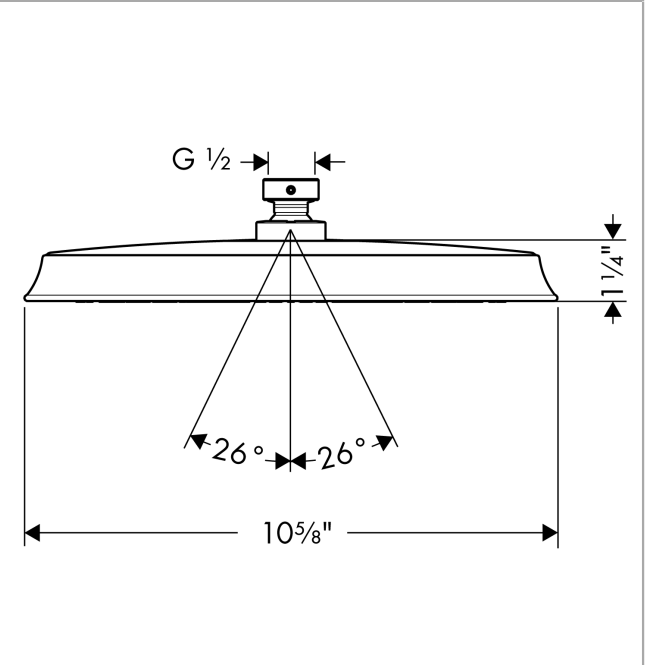

Raindance Classic
Showerhead 240 1-Jet, 2.5 GPM
 Finish: **Chrome** Part no. : **28427001**

Description

Features

- showerhead size: 9 1/2" in
- Spray pattern: RainAir
- Maximum flow rate: 2.5 GPM
- 180 spray nozzles
- spray disc surface: fully finished matching spray face
- spray disc removable for cleaning
- EcoAir Technology

Item details

List Price \$ 923.00

Technology

Compliance / Sustainability

Product image

Scale drawing

Raindance Classic
Showerhead 240 1-Jet, 2.5 GPM
Finish: **Chrome** Part no. : **28427001**

Exploded drawing

Year of production: >06/09

Raindance Classic
Showerhead 240 1-Jet, 2.5 GPM
 Finish: **Chrome** Part no. : **28427001**

Spare parts list

Year of production: >**06/09**

Pos.	Description	Part no.	Price	PU
1	filter packing	88649000	-	1