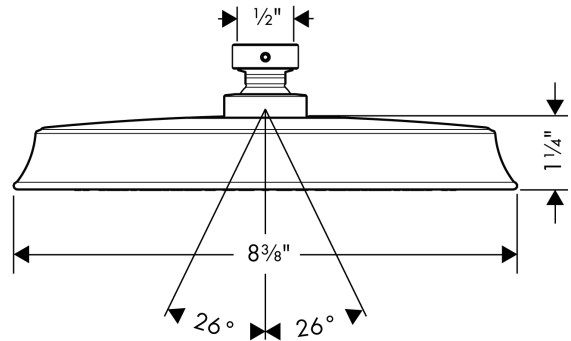

**Raindance Classic**  
**Showerhead 180 1-Jet, 2.5 GPM**  
 Finish: **Chrome** Part no. : **28421001**

**Description**

**Features**

- showerhead size: 7"
- Spray pattern: RainAir
- Maximum flow rate: 2.5 GPM
- 107 spray nozzles
- spray disc surface: fully finished matching spray face

**Item details**

List Price \$ 675.00

**Technology**

**Compliance / Sustainability**

**Product image**

**Scale drawing**

**Raindance Classic**  
**Showerhead 180 1-Jet, 2.5 GPM**  
Finish: **Chrome** Part no. : **28421001**

Exploded drawing

Year of production: >06/12

**Raindance Classic**  
**Showerhead 180 1-Jet, 2.5 GPM**  
 Finish: **Chrome** Part no. : **28421001**

**Spare parts list**

Year of production: >06/12

Pos.	Description	Part no.	Price	PU
1	filter packing	88649000	-	1