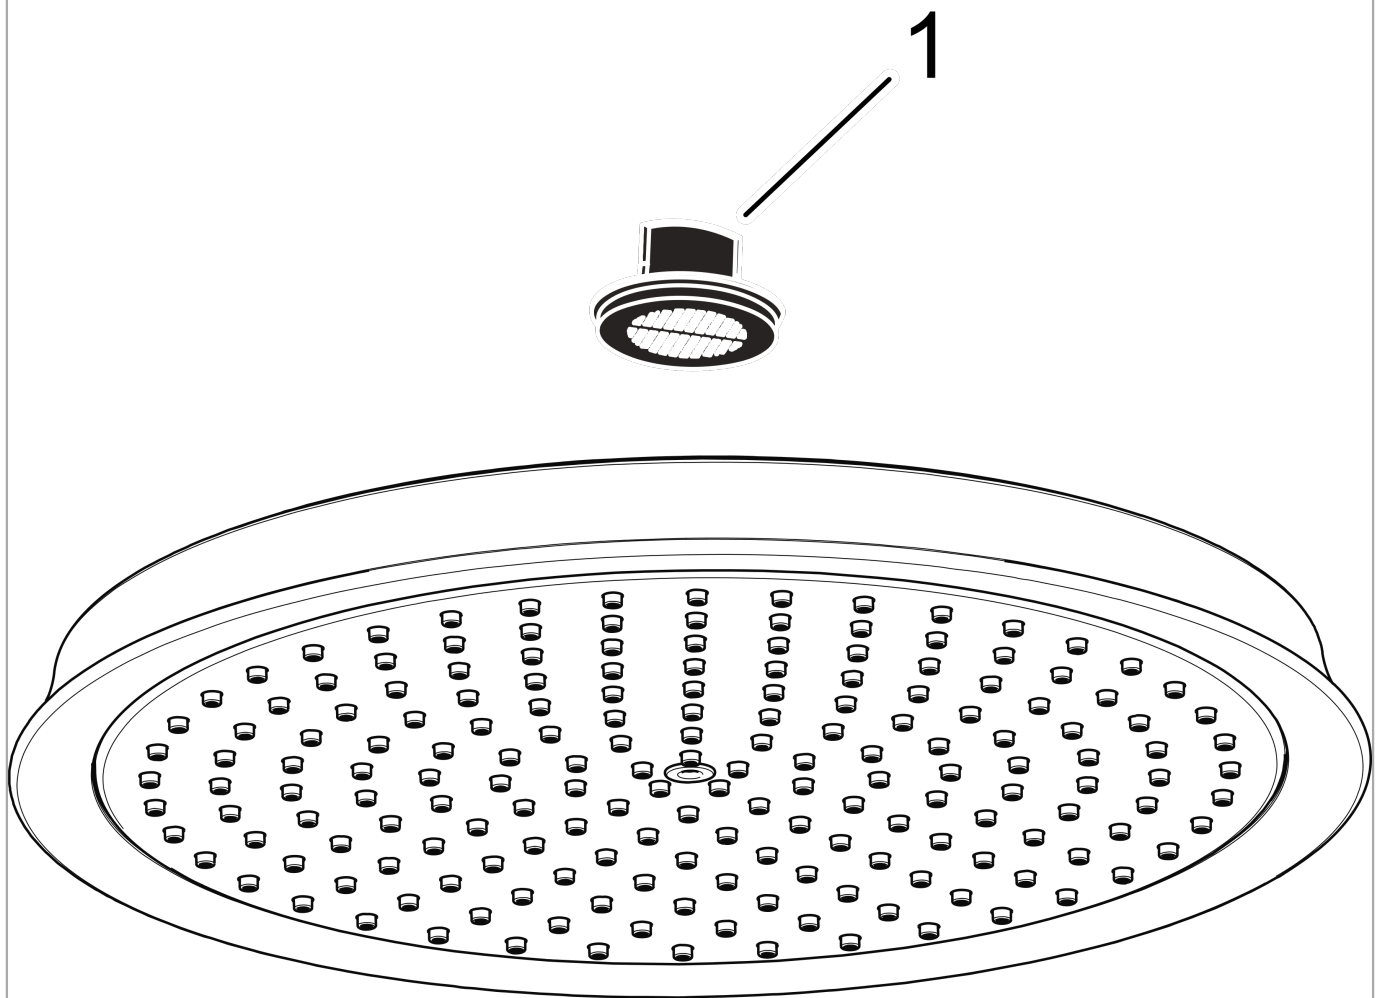

**Raindance Classic**  
**Showerhead 180 1-Jet, 2.5 GPM**  
 Finish: **Chrome** Part no. : **28421001**

**Description**

**Features**

- showerhead size: 7"
- Spray pattern: RainAir
- Maximum flow rate: 2.5 GPM
- 107 spray nozzles
- spray disc surface: fully finished matching spray face

**Item details**

List Price \$ 675.00

**Technology**

**Compliance / Sustainability**

**Product image**

**Scale drawing**

**Raindance Classic**  
**Showerhead 180 1-Jet, 2.5 GPM**  
Finish: **Chrome** Part no. : **28421001**

Exploded drawing

Year of production: >06/12

**Raindance Classic**  
**Showerhead 180 1-Jet, 2.5 GPM**  
 Finish: **Chrome** Part no. : **28421001**

**Spare parts list**

Year of production: >06/12

Pos.	Description	Part no.	Price	PU
1	filter packing	88649000	-	1