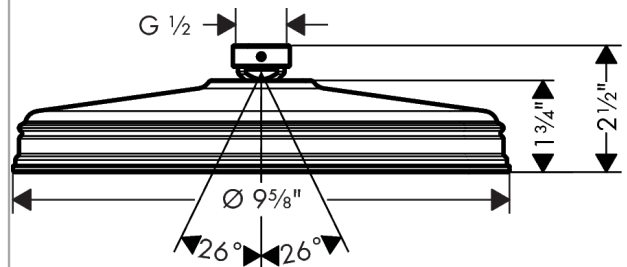

AXOR Montreux
Showerhead 240 1-Jet, 1.75 GPM
 Finishes : **chrome** Part no. : **28374001**

Features

- shower head size: 240 mm
- Spray modes: Rain
- 140 no-clog spray channels
- Fully-finished matching spray face
- Flow: 1.75 GPM (6.6 L/Min)
- Spray face removable for cleaning

Item details

List Price \$ 858.00

Technology

Compliance

Product image

Scale drawing

AXOR Montreux
Showerhead 240 1-Jet, 1.75 GPM
Finishes : **chrome** Part no. : **28374001**

Exploded drawing

Year of production: >01/18

AXOR Montreux
Showerhead 240 1-Jet, 1.75 GPM
 Finishes : **chrome** Part no. : **28374001**

Spare parts list

Year of production: >01/18

Pos.		Part no.	Price	PU
1	lock washer	98942000	-	1
2	hollow set screw M4x6	97767000	-	1
3	filter packing	94246000	-	1
4	lever collar	97536000	-	1
5	seal	97606000	-	1
6	air jet (Eco)	95795000	-	1