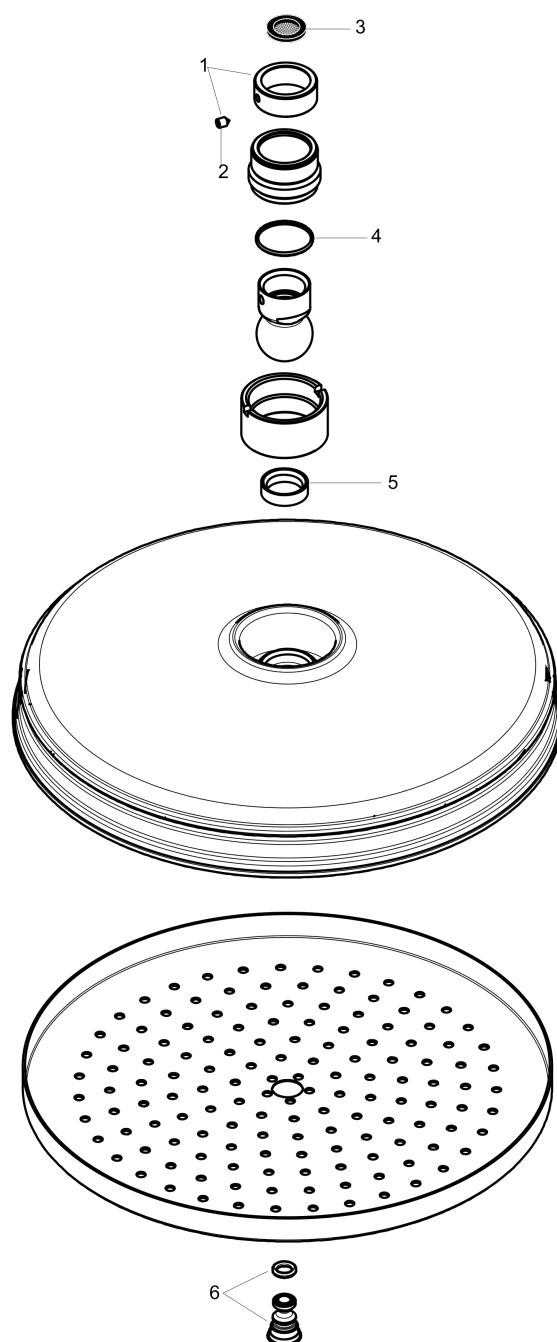

AXOR Montreux
Showerhead 240 1-Jet, 1.75 GPM
 Finishes : **chrome** Part no. : **28374001**

Features

- shower head size: 240 mm
- Spray modes: Rain
- 140 no-clog spray channels
- Fully-finished matching spray face
- Flow: 1.75 GPM (6.6 L/Min)
- Spray face removable for cleaning

Item details

List Price \$ 858.00

Technology

Compliance

Product image

Scale drawing

AXOR Montreux
Showerhead 240 1-Jet, 1.75 GPM
Finishes : **chrome** Part no. : **28374001**

Exploded drawing

Year of production: >01/18

AXOR Montreux
Showerhead 240 1-Jet, 1.75 GPM
 Finishes : **chrome** Part no. : **28374001**

Spare parts list

Year of production: >01/18

Pos.		Part no.	Price	PU
1	lock washer	98942000	-	1
2	hollow set screw M4x6	97767000	-	1
3	filter packing	94246000	-	1
4	lever collar	97536000	-	1
5	seal	97606000	-	1
6	air jet (Eco)	95795000	-	1