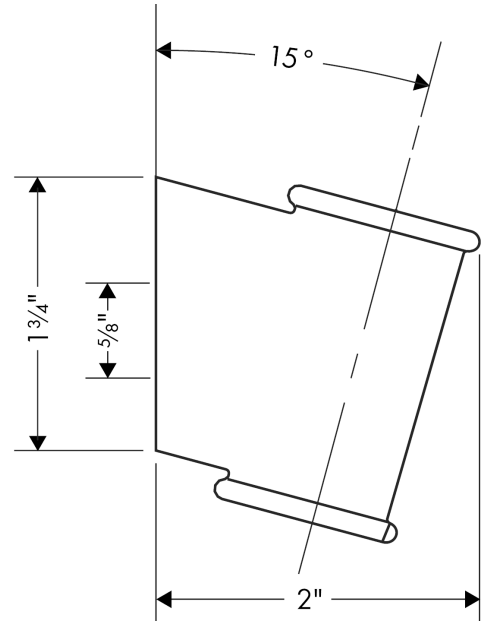

**Handshower Holder Classic**

Finish: **chrome** Part no. : **28324000**

**Description**

**Features**

- Hose with conical nut
- Wall-mounted

**Item details**

List Price \$ 55.00

**Product image**

**Scale drawing**

**Handshower Holder Classic**  
Finish: **chrome** Part no. : **28324000**

Exploded drawing

Year of production: >04/08

**Handshower Holder Classic**  
 Finish: **chrome** Part no. : **28324000**

**Spare parts list**

Year of production: >**04/08**

<b>Pos.</b>	<b>Description</b>	<b>Part no.</b>	<b>Price</b>	<b>PU</b>
1	guide	98918000	-	1