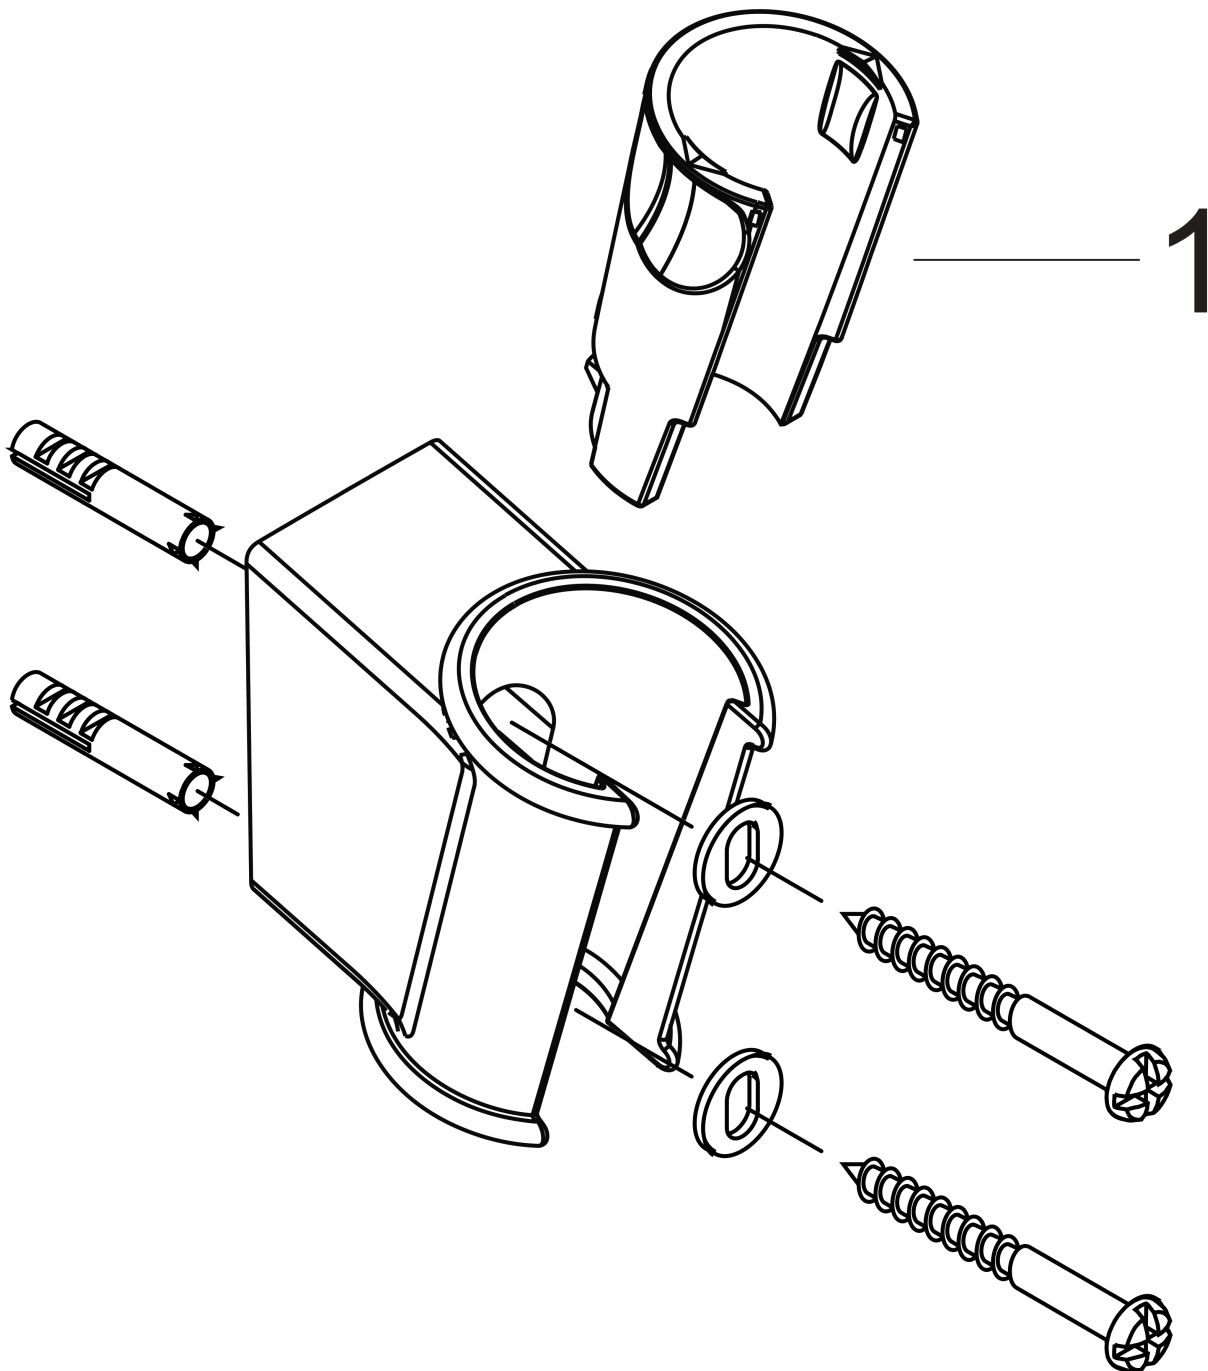

**Handshower Holder Classic**

Finish: **chrome** Part no. : **28324000**

**Description**

**Features**

- Hose with conical nut
- Wall-mounted

**Item details**

List Price \$ 55.00

**Product image**

**Scale drawing**

**Handshower Holder Classic**  
Finish: **chrome** Part no. : **28324000**

Exploded drawing

Year of production: >04/08

**Handshower Holder Classic**  
 Finish: **chrome** Part no. : **28324000**

**Spare parts list**

Year of production: >**04/08**

<b>Pos.</b>	<b>Description</b>	<b>Part no.</b>	<b>Price</b>	<b>PU</b>
1	guide	98918000	-	1