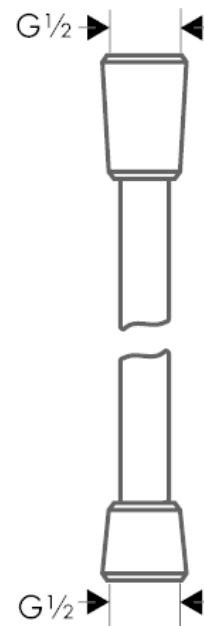

Techniflex
Handshower Hose Techniflex, 80"
 Finish: **chrome** Part no. : **28274000**

Description

Features

- High-quality shower hose
- Pivot connector prevents hose from tangling
- Kink-protected
- Connection thread: G ½
- EPD Shower Hoses

Item details

List Price \$ 94.00

Compliance / Sustainability

Product image

Scale drawing

Techniflex
Handshower Hose Techniflex, 80"
Finish: **chrome** Part no. : **28274000**

Exploded drawing

Year of production: >12/00

Techniflex
Handshower Hose Techniflex, 80"
 Finish: **chrome** Part no. : **28274000**

Spare parts list

Year of production: >12/00

Pos.	Description	Part no.	Price	PU
1	seal	98058000	-	1