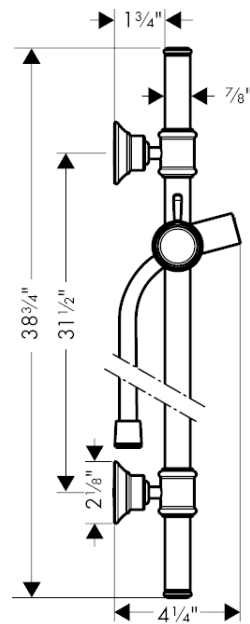

AXOR Montreux
AXOR Montreux Wallbar, 36"
 Finishes : **chrome** Part no. : **27982001**

Description

Features

- Angle-adjustable holder pivots left and right, slides easily and locks in place

Item details

List Price \$ 530.00

Compliance

Product image

Scale drawing

AXOR Montreux
AXOR Montreux Wallbar, 36"
Finishes : **chrome** Part no. : **27982001**

Exploded drawing

Year of production: >06/06

AXOR Montreux
AXOR Montreux Wallbar, 36"
 Finishes : **chrome** Part no. : **27982001**

Spare parts list

Year of production: >06/06

Pos.	Description	Part no.	Price	PU
1	mounting set	96179000	-	1
2	support, assy	98723000	-	1
3	support element	96341000	-	1
4	pin	97546000	-	1
5	shower hose 1,60 m	28276003	-	1
6	guide	98918000	-	1
7	tile-matching-disk	95538000	-	1
a	seal	98058000	-	1