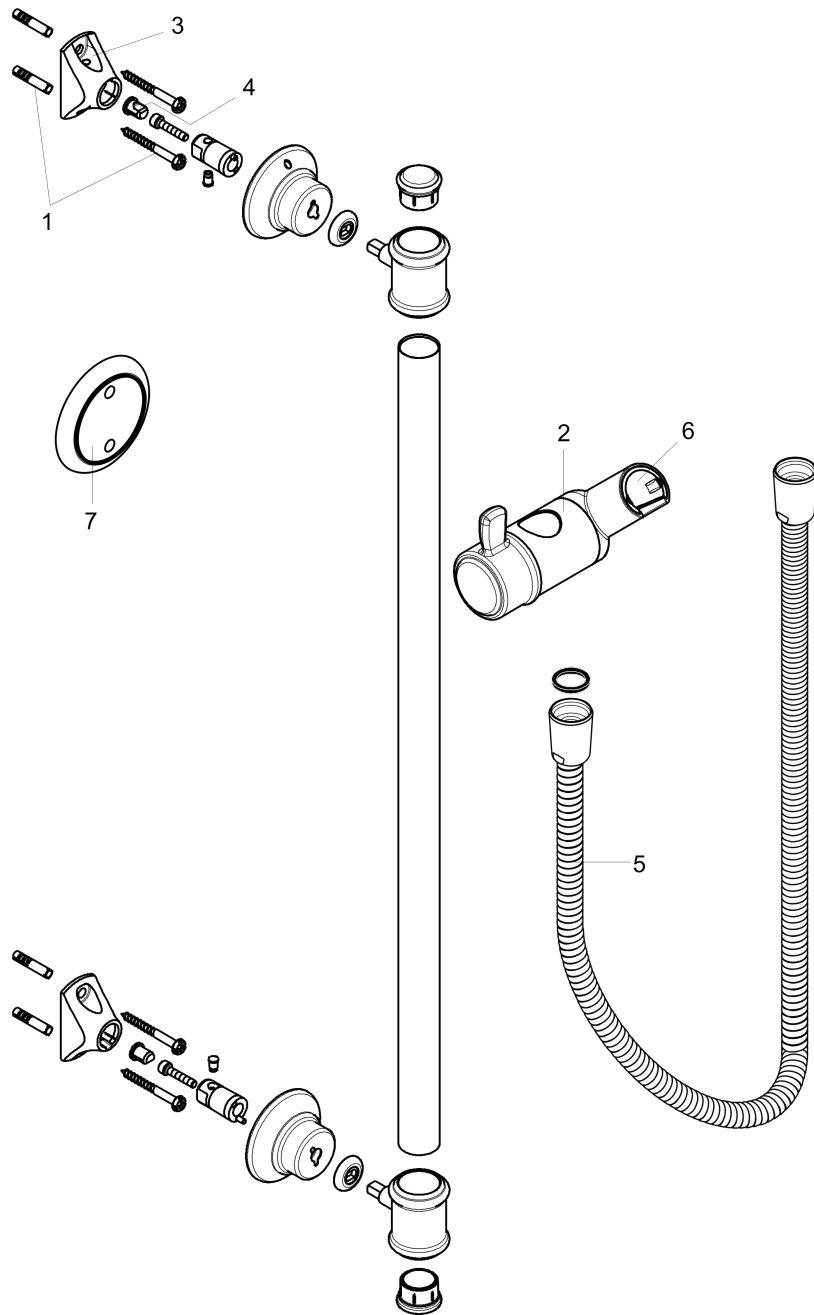

AXOR Montreux
AXOR Montreux Wallbar, 36"
 Finishes : **chrome** Part no. : **27982001**

Description

Features

- Angle-adjustable holder pivots left and right, slides easily and locks in place

Item details

List Price \$ 530.00

Compliance

Product image

Scale drawing

AXOR Montreux
AXOR Montreux Wallbar, 36"
Finishes : **chrome** Part no. : **27982001**

Exploded drawing

Year of production: >06/06

AXOR Montreux
AXOR Montreux Wallbar, 36"
 Finishes : **chrome** Part no. : **27982001**

Spare parts list

Year of production: >06/06

Pos.	Description	Part no.	Price	PU
1	mounting set	96179000	-	1
2	support, assy	98723000	-	1
3	support element	96341000	-	1
4	pin	97546000	-	1
5	shower hose 1,60 m	28276003	-	1
6	guide	98918000	-	1
7	tile-matching-disk	95538000	-	1
a	seal	98058000	-	1