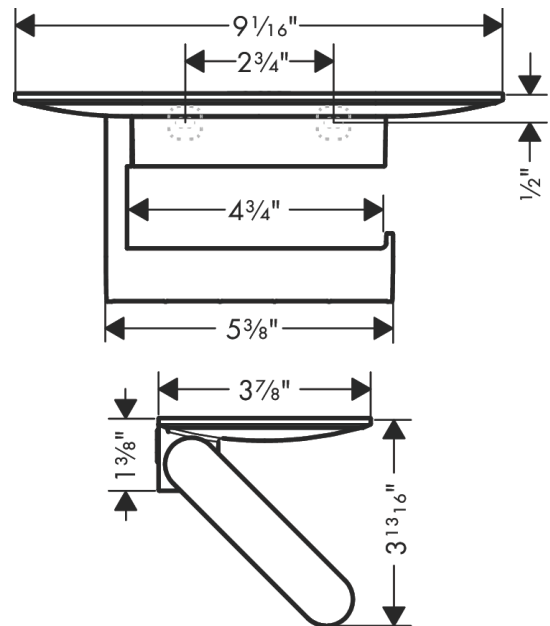

**WallStoris**

**Toilet Paper Holder with Shelf**

Finish: **Matte Black** Part no. : **27928670**

**Description**

**Features**

- Wall-mounted
- Plastic dyed through
- With mounting material
- Concealed fastening
- Open form - toilet paper can easily be hung
- suitable for roll widths up to 4.8"
- with storage space
- application - drill

**Item details**

List Price \$ 66.00

**Design awards**

reddot winner 2021

**Product image**

**Scale drawing**

WallStoris

Toilet Paper Holder with Shelf

Finish: **Matte Black** Part no. : 27928670

Exploded drawing

Year of production: >10/21

**WallStoris**

**Toilet Paper Holder with Shelf**

Finish: **Matte Black** Part no. : **27928670**

**Spare parts list**

Year of production: >10/21

Pos.	Description	Part no.	Price	PU
1	-	94799000	-	1
2	mounting set	96179000	-	1
3	mounting kit	94450000	-	1