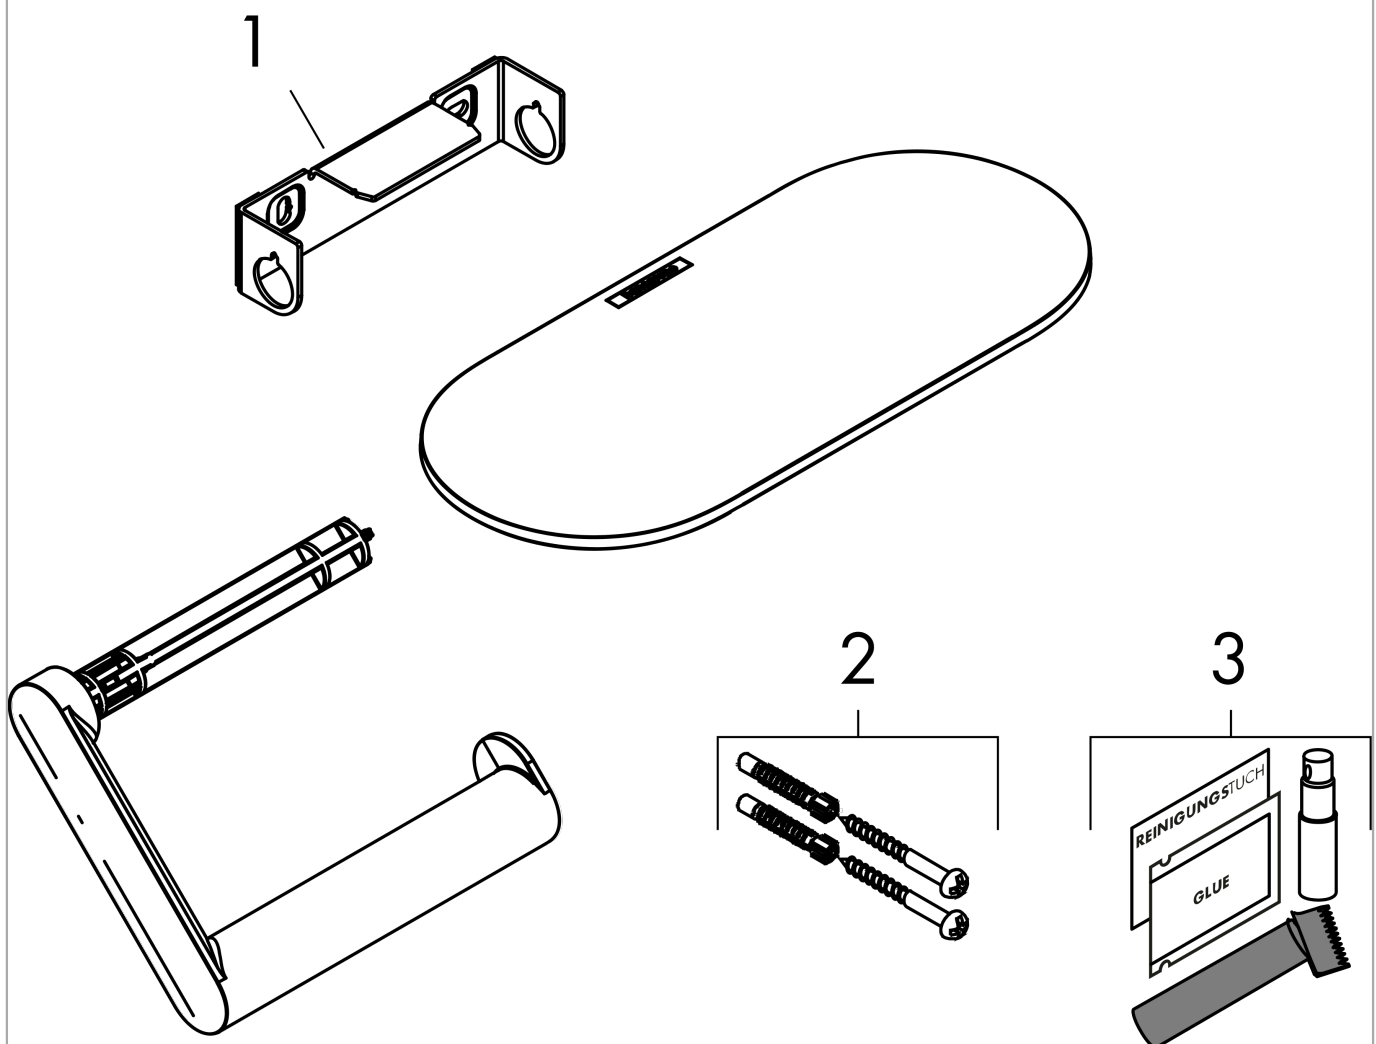

**WallStoris**

**Toilet Paper Holder with Shelf**

Finish: **Matte Black** Part no. : **27928670**

**Description**

**Features**

- Wall-mounted
- Plastic dyed through
- With mounting material
- Concealed fastening
- Open form - toilet paper can easily be hung
- suitable for roll widths up to 4.8"
- with storage space
- application - drill

**Item details**

List Price \$ 66.00

**Design awards**

reddot winner 2021

**Product image**

**Scale drawing**

WallStoris

Toilet Paper Holder with Shelf

Finish: **Matte Black** Part no. : 27928670

Exploded drawing

Year of production: >10/21

**WallStoris**

**Toilet Paper Holder with Shelf**

Finish: **Matte Black** Part no. : **27928670**

**Spare parts list**