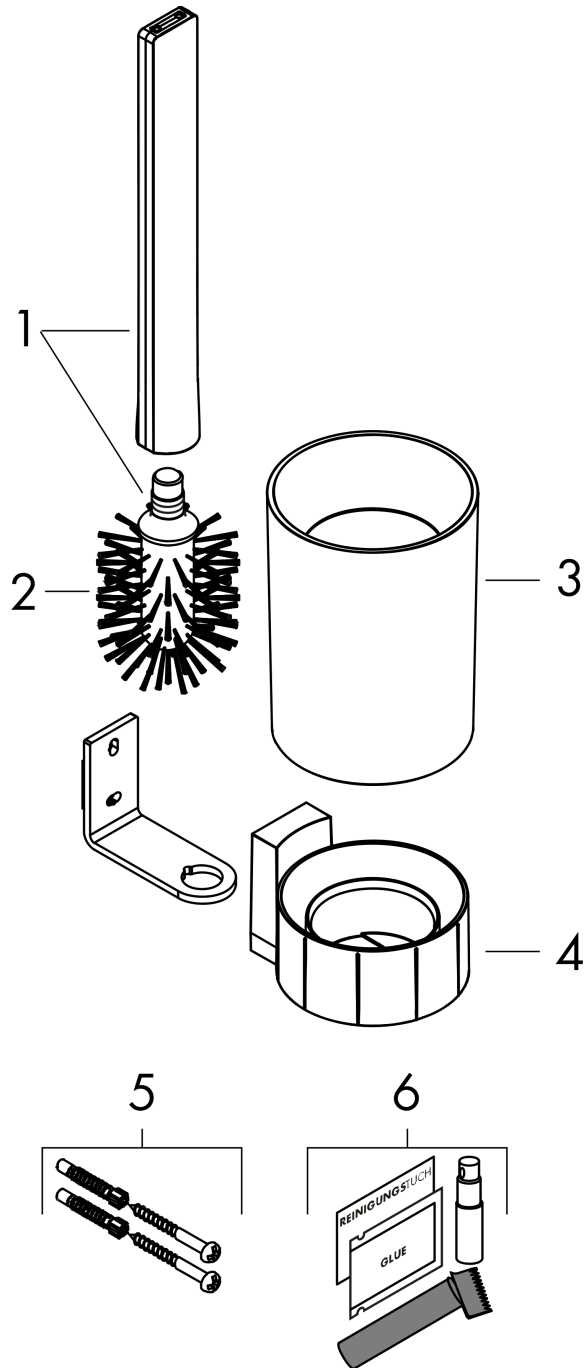

**WallStoris**  
**Toilet Brush Holder**  
 Finish: **Matte Black** Part no. : **27927670**

**Description**

**Features**

- Wall-mounted
- Plastic dyed through
- Material recess: matt plastic
- With removable insert
- Concealed fastening
- Removable container and easy to clean
- including toilet brush
- brush head black
- application - drill
- ergonomic handle

**Item details**

List Price \$ 83.00

**Design awards**

reddot winner 2021

**Product image**

**Scale drawing**

WallStoris  
Toilet Brush Holder  
Finish: **Matte Black**

Part no. : 27927670

Exploded drawing

Year of production: >10/21

**WallStoris**  
**Toilet Brush Holder**  
 Finish: **Matte Black** Part no. : **27927670**

**Spare parts list**

Year of production: >10/21

Pos.	Description	Part no.	Price	PU
1	stick with brush	94796670	-	1
2	WC-brush black Ø 66 mm	40068000	-	1
3	plastic bottle	94797670	-	1
4	support cpl.	94798670	-	1
5	mounting set	96179000	-	1
6	mounting kit	94450000	-	1