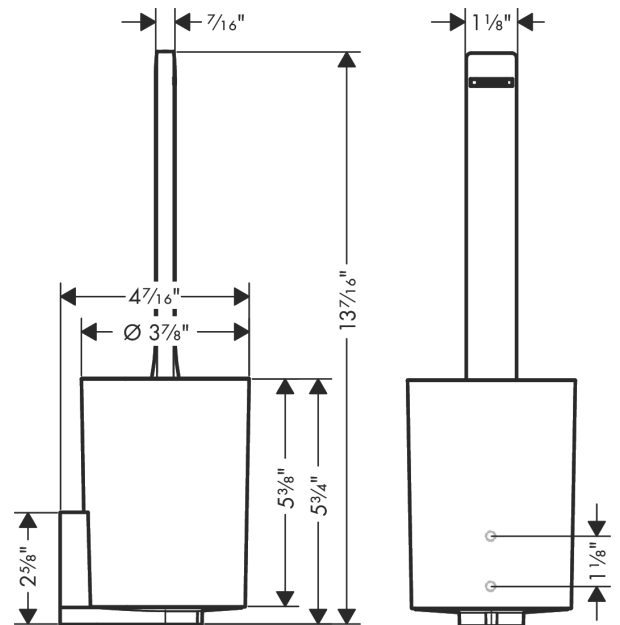

**WallStoris**  
**Toilet Brush Holder**  
 Finish: **Matte Black** Part no. : **27927670**

**Description**

**Features**

- Wall-mounted
- Plastic dyed through
- Material recess: matt plastic
- With removable insert
- Concealed fastening
- Removable container and easy to clean
- including toilet brush
- brush head black
- application - drill
- ergonomic handle

**Item details**

List Price \$ 83.00

**Design awards**

reddot winner 2021

**Product image**

**Scale drawing**

WallStoris  
Toilet Brush Holder  
Finish: **Matte Black**

Part no. : 27927670

Exploded drawing

Year of production: >10/21

**WallStoris**  
**Toilet Brush Holder**  
 Finish: **Matte Black** Part no. : **27927670**

**Spare parts list**

Year of production: >10/21

Pos.	Description	Part no.	Price	PU
1	stick with brush	94796670	-	1
2	WC-brush black Ø 66 mm	40068000	-	1
3	plastic bottle	94797670	-	1
4	support cpl.	94798670	-	1
5	mounting set	96179000	-	1
6	mounting kit	94450000	-	1