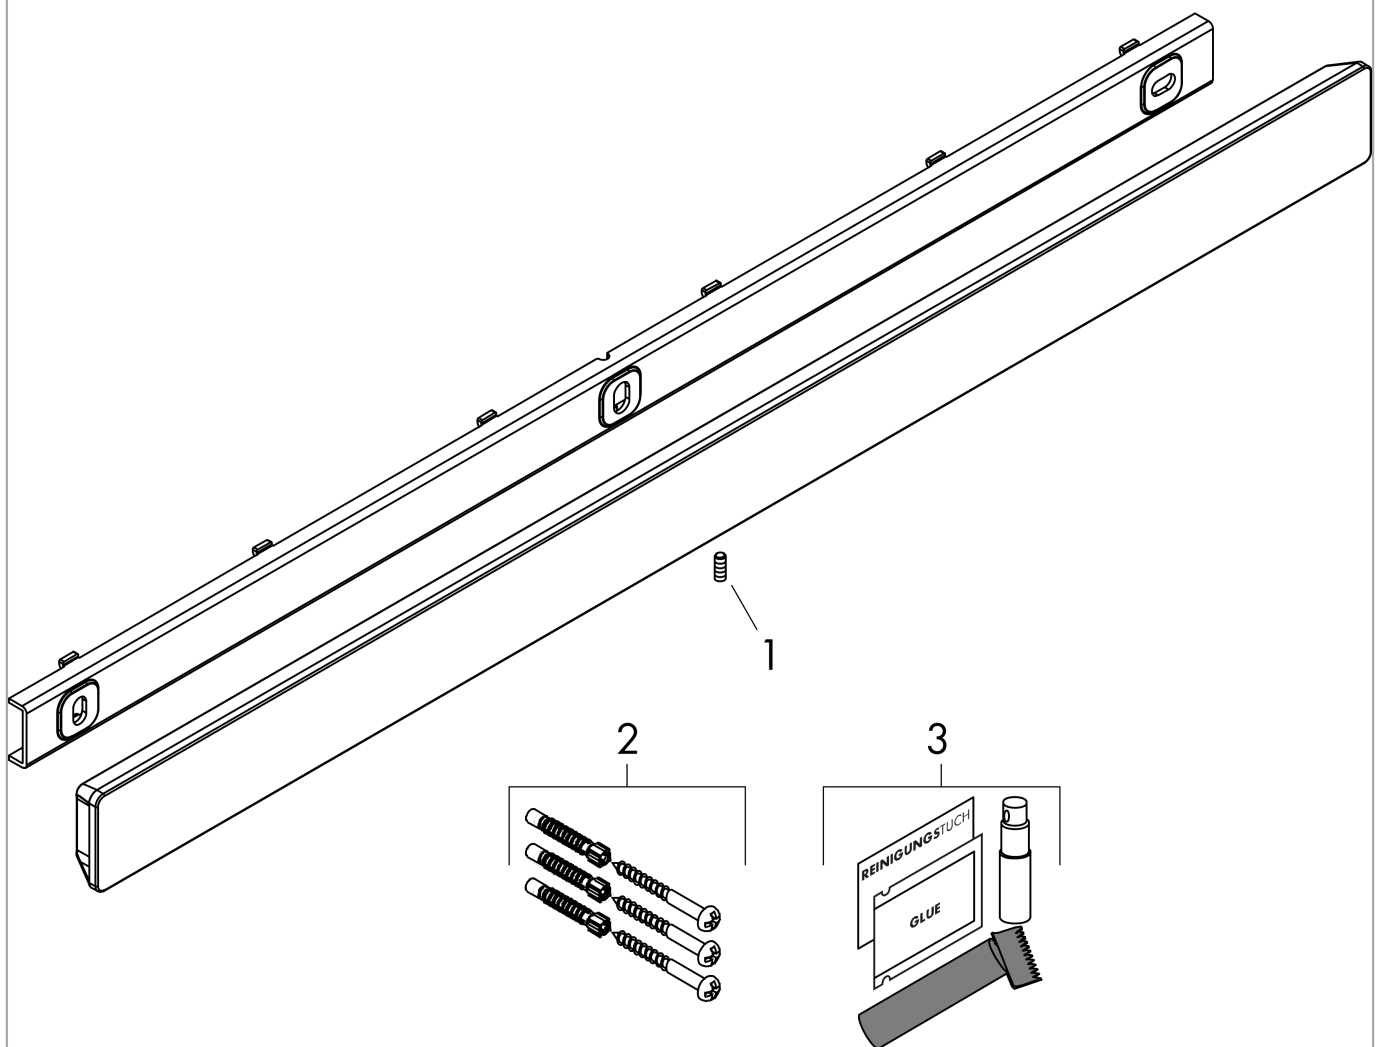

WallStoris
Wall bar, 20"
 Finish: **Matte Black** Part no. : **27902670**

Description

Features

- Wall-mounted
- suitable for horizontal and vertical installation
- horizontal installation suitable for wall bar
- ideal for tiles, glass, metal
- application - drill
- holding force: 5 kg
- Material carrier bar: Metal
- Material decorative bar: Plastic
- Concealed fastening

Item details

List Price \$ 55.00

Design awards

reddot winner 2021

Product image

Scale drawing

WallStoris
 Wall bar, 20"
 Finish: **Matte Black** Part no. : 27902670

Exploded drawing

Year of production: >10/21

WallStoris
Wall bar, 20"
 Finish: **Matte Black** Part no. : **27902670**

Spare parts list

Year of production: >10/21

Pos.	Description	Part no.	Price	PU
1	hollow set screw M3x8	94793000	-	1
2	mounting set	94268000	-	1
3	mounting kit	94450000	-	1