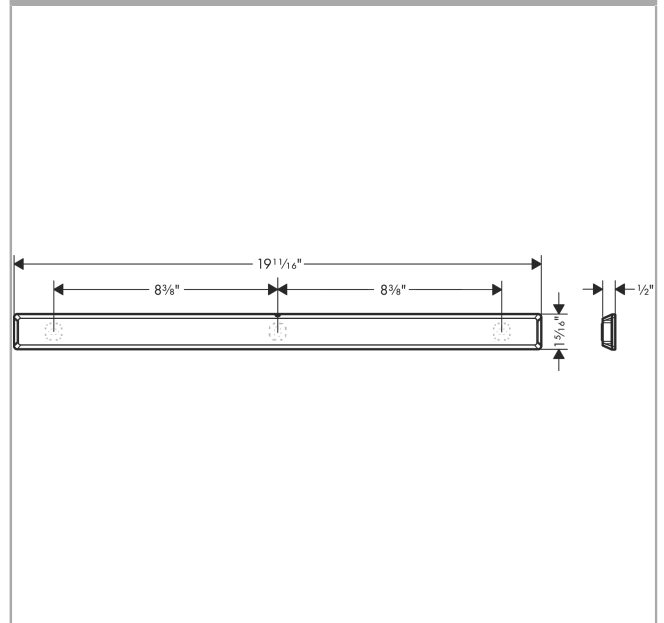

WallStoris
Wall bar, 20"
 Finish: **Matte Black** Part no. : **27902670**

Description

Features

- Wall-mounted
- suitable for horizontal and vertical installation
- horizontal installation suitable for wall bar
- ideal for tiles, glass, metal
- application - drill
- holding force: 5 kg
- Material carrier bar: Metal
- Material decorative bar: Plastic
- Concealed fastening

Item details

List Price \$ 55.00

Design awards

reddot winner 2021

Product image

Scale drawing

WallStoris
 Wall bar, 20"
 Finish: **Matte Black** Part no. : 27902670

Exploded drawing

Year of production: >10/21

WallStoris
Wall bar, 20"
 Finish: **Matte Black** Part no. : **27902670**

Spare parts list

Year of production: >10/21

Pos.	Description	Part no.	Price	PU
1	hollow set screw M3x8	94793000	-	1
2	mounting set	94268000	-	1
3	mounting kit	94450000	-	1