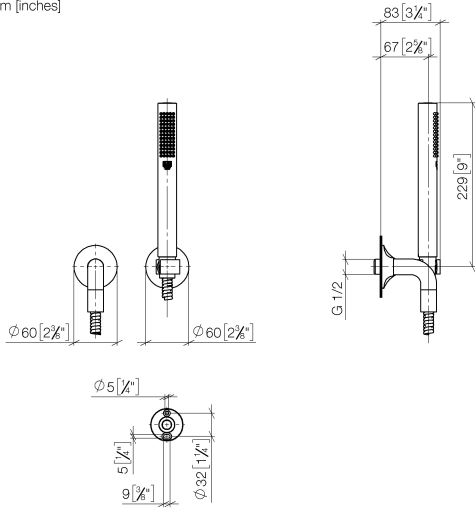

**VAIA Hand shower set with individual rosettes FlowReduce - Brushed Champagne (22kt Gold)**

VAIA

27 808 809 Product version from 4/1/2024

- COMPACT RAIN, max. flow rate 6.8 l/min (at 3 bar)
- 3/8" shower outlet
- metal shower hose 1250mm with integrated anti-twist protection
- with anti-scale system

**Technical data:**

- rosette for wall elbow Ø 60mm
- rosette for shower holder Ø 60mm
- 1/2" wall elbow

**Notes:**

- WRAS  
**Intrinsic protection against back flow.**

Intrinsic protection against back flow.

# VAIA Hand shower set with individual rosettes FlowReduce - Brushed Champagne (22kt Gold)

VAIA

27 808 809 Product version from 4/1/2024  
mm [inches]

### Spare parts list

No.	Item Number	Name	Quantity used	Delivery time
5	90 30 02 072 00-46	Metal shower hose 1/2" x 3/8" x 1250 mm - Brushed Champagne (22kt Gold)	1.00	30
2	28 450 809-46	VAIA Wall elbow - Brushed Champagne (22kt Gold)	1.00	30
3	28 050 809-46	VAIA Wall bracket - Brushed Champagne (22kt Gold)	1.00	30
4	90 14 20 026 00 90	Washer 14 x 8 x 2 mm Centellen WS 3820 -	1.00	2
1	90 12 11 140 41-46	Bar-type hand shower 6,8 l/min - Brushed Champagne (22kt Gold)	1.00	30