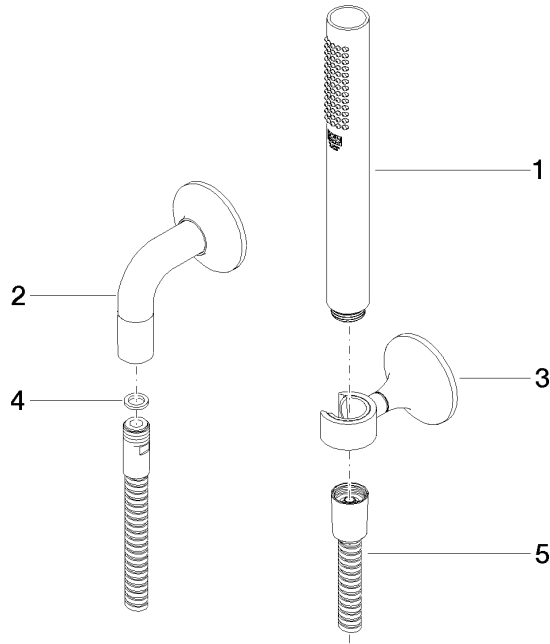

**Technical data:**

- rosette for wall elbow Ø 60mm
- rosette for shower holder Ø 60mm
- 1/2" wall elbow

**Notes:**

- WRAS  
**Intrinsic protection against back flow.**

Intrinsic protection against back flow.

# VAIA Hand shower set with individual rosettes FlowReduce - Brushed Champagne (22kt Gold)

VAIA

27 808 809 Product version from 4/1/2024  
mm [inches]

### Spare parts list

No.	Item Number	Name	Quantity used	Delivery time
5	90 30 02 072 00-46	Metal shower hose 1/2" x 3/8" x 1250 mm - Brushed Champagne (22kt Gold)	1.00	30
2	28 450 809-46	VAIA Wall elbow - Brushed Champagne (22kt Gold)	1.00	30
3	28 050 809-46	VAIA Wall bracket - Brushed Champagne (22kt Gold)	1.00	30
4	90 14 20 026 00 90	Washer 14 x 8 x 2 mm Centellen WS 3820 -	1.00	2
1	90 12 11 140 41-46	Bar-type hand shower 6,8 l/min - Brushed Champagne (22kt Gold)	1.00	30